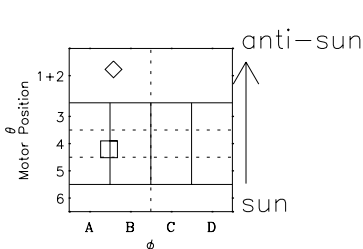

Galileo EPD Real-Time Six-Sector 02352

Software Version: RTLINE_R6 V 1.20
Data Production: 18-11-02
Plot Production: Wed Dec 18 03:15:57 2002

- ◇ = Jupiter look direction
- = Corotation look direction