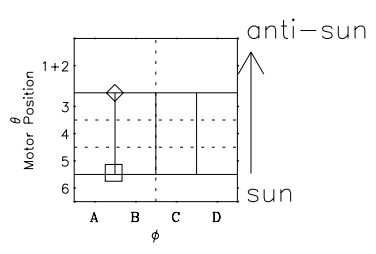

# Galileo EPD Real Time Omni Spectrum 02308

Software Version: RTSPEC\_OMNI V 1.20  
 Data Production: 08-00-03  
 Plot Production: Wed Jan 8 04:05:28 2003  
 Color File: wondr3  
 Geofactor File: 1.1

◇ = Jupiter look direction  
 □ = Corotation look direction