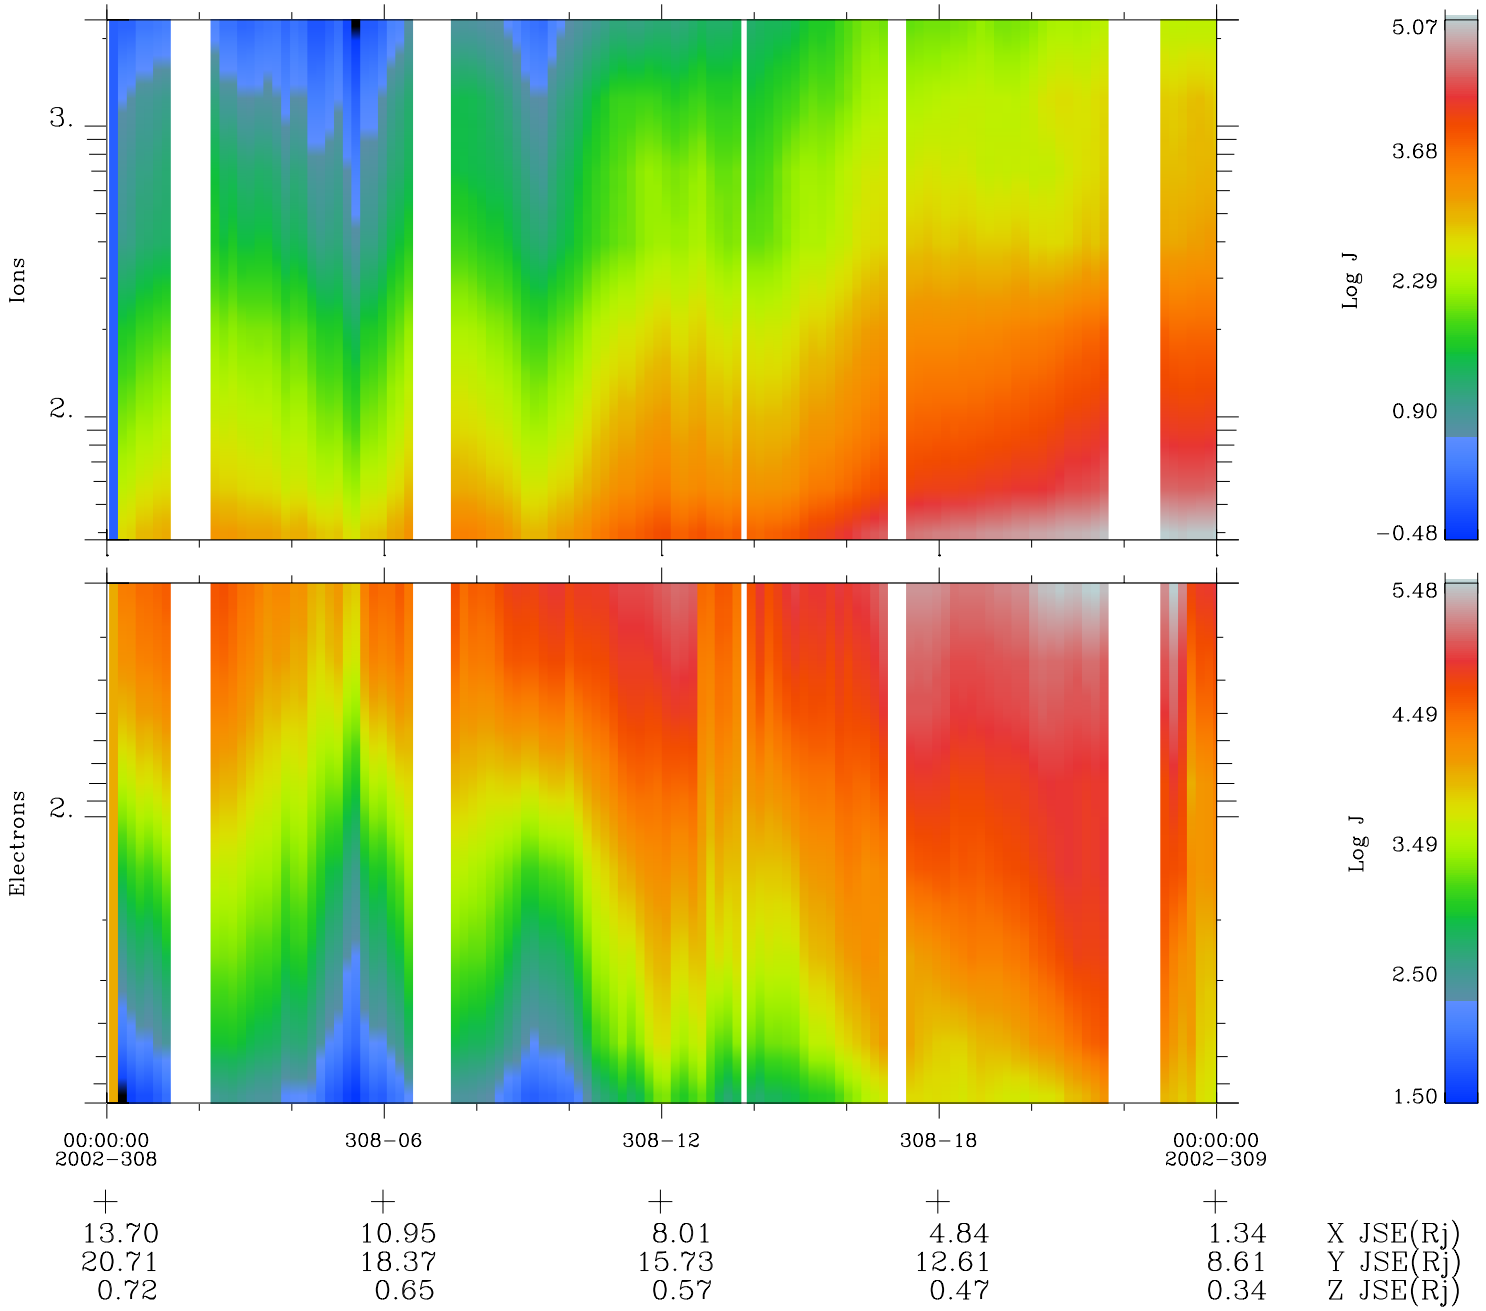

# Galileo EPD Real Time Omni Spectrum 02308

Software Version: RTSPEC\_OMNI V 1.20  
 Data Production: 08-00-03  
 Plot Production: Wed Jan 8 04:05:28 2003  
 Color File: wondr3  
 Geofactor File: 1.1

◇ = Jupiter look direction  
 □ = Corotation look direction