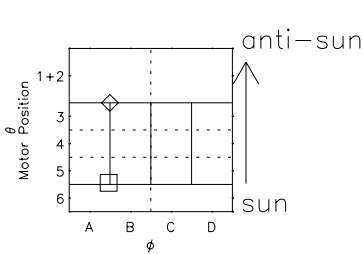

Galileo EPD Real Time R6 Electrons Spectra 02308

Software Version: RTSPEC_R6 V 1.20
 Data Production: 08-00-03
 Plot Production: Wed Jan 8 04:05:23 2003
 Color File: wondr3
 Geofactor File: 1.1

- ◇ = Jupiter look direction
- = Corotation look direction