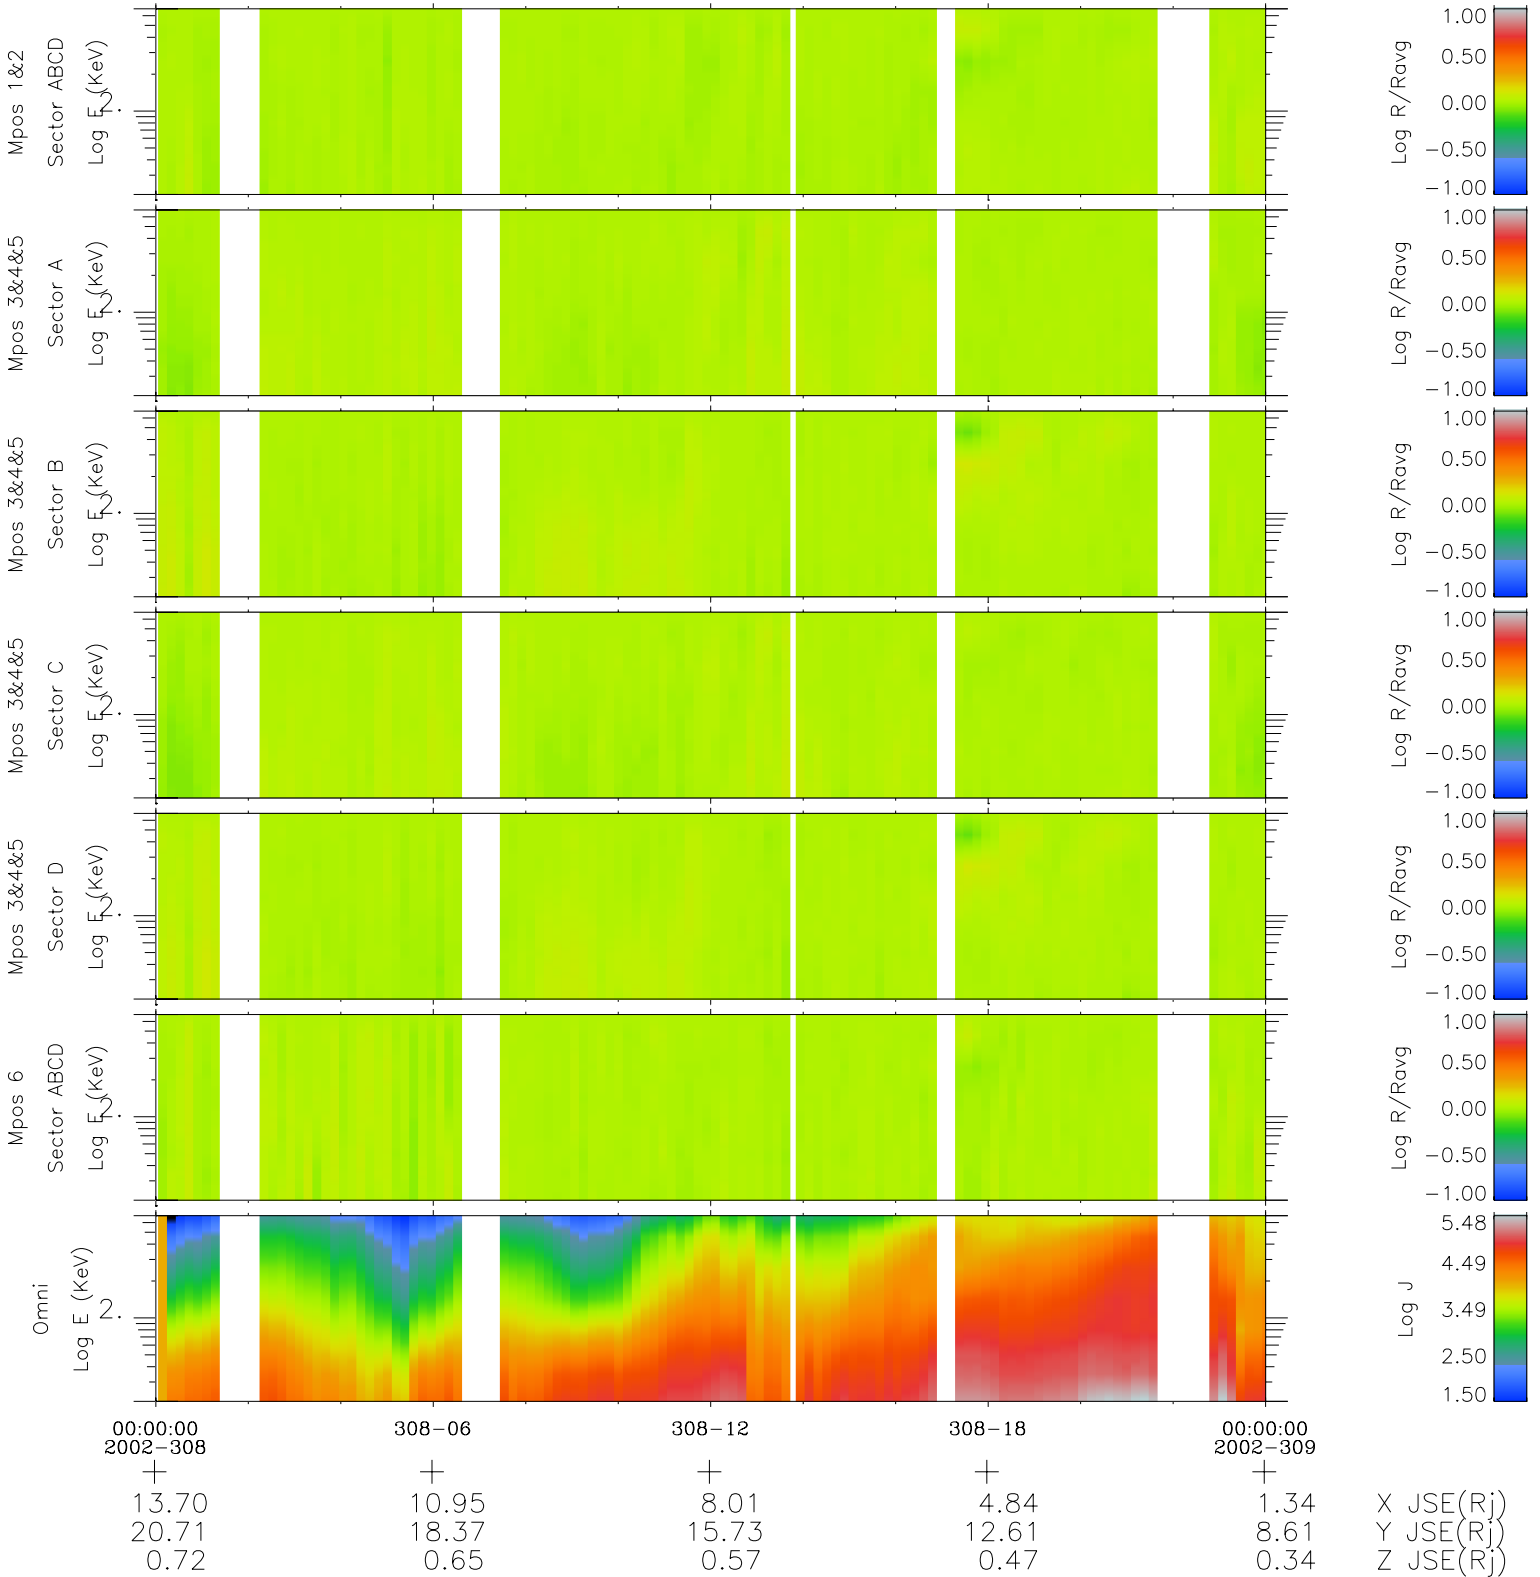

Galileo EPD Real Time R6 Electrons Spectra 02308

Software Version: RTSPEC_R6 V 1.20
 Data Production: 08-00-03
 Plot Production: Wed Jan 8 04:05:23 2003
 Color File: wondr3
 Geofactor File: 1.1

- ◇ = Jupiter look direction
- = Corotation look direction