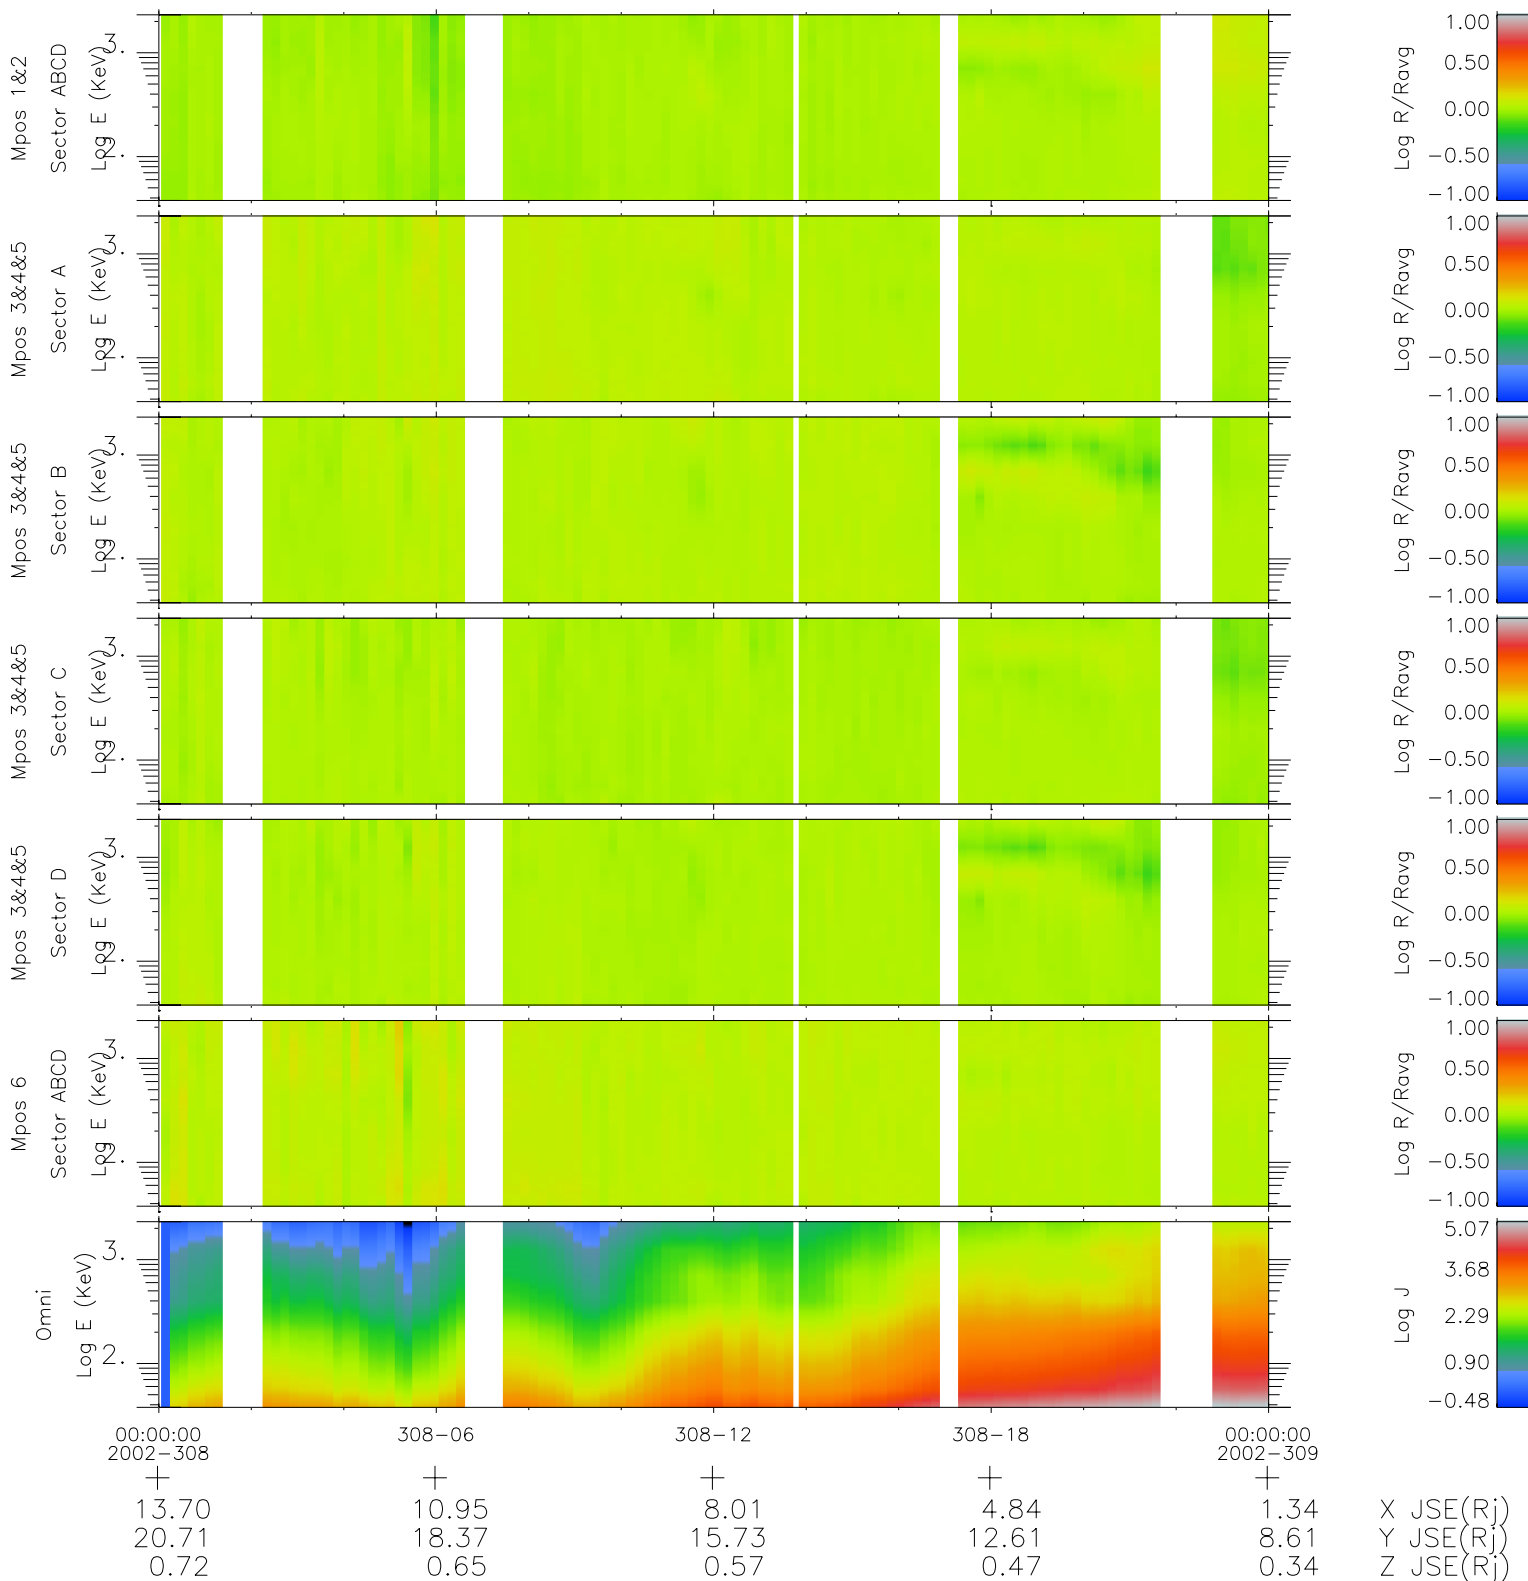

Galileo EPD Real Time R6 Ions Spectra 02308

Software Version: RTSPEC_R6 V 1.20
 Data Production: 08-00-03
 Plot Production: Wed Jan 8 04:05:17 2003
 Color File: wondr3
 Geofactor File: 1.1

◇ = Jupiter look direction
 □ = Corotation look direction