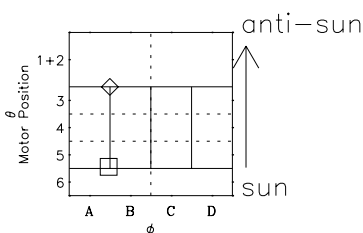

# Galileo EPD Real-Time Six-Sector 02308

Software Version: RTLINE\_R6 V 1.20  
Data Production: 08-00-03  
Plot Production: Wed Jan 8 04:07:11 2003

◇ = Jupiter look direction  
□ = Corotation look direction