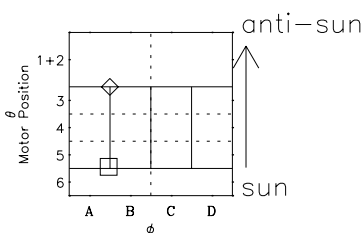

# Galileo EPD Real-Time Six-Sector 02308

Software Version: RTLINE\_R6 V 1.20  
Data Production: 08-00-03  
Plot Production: Wed Jan 8 04:07:10 2003

◇ = Jupiter look direction  
□ = Corotation look direction