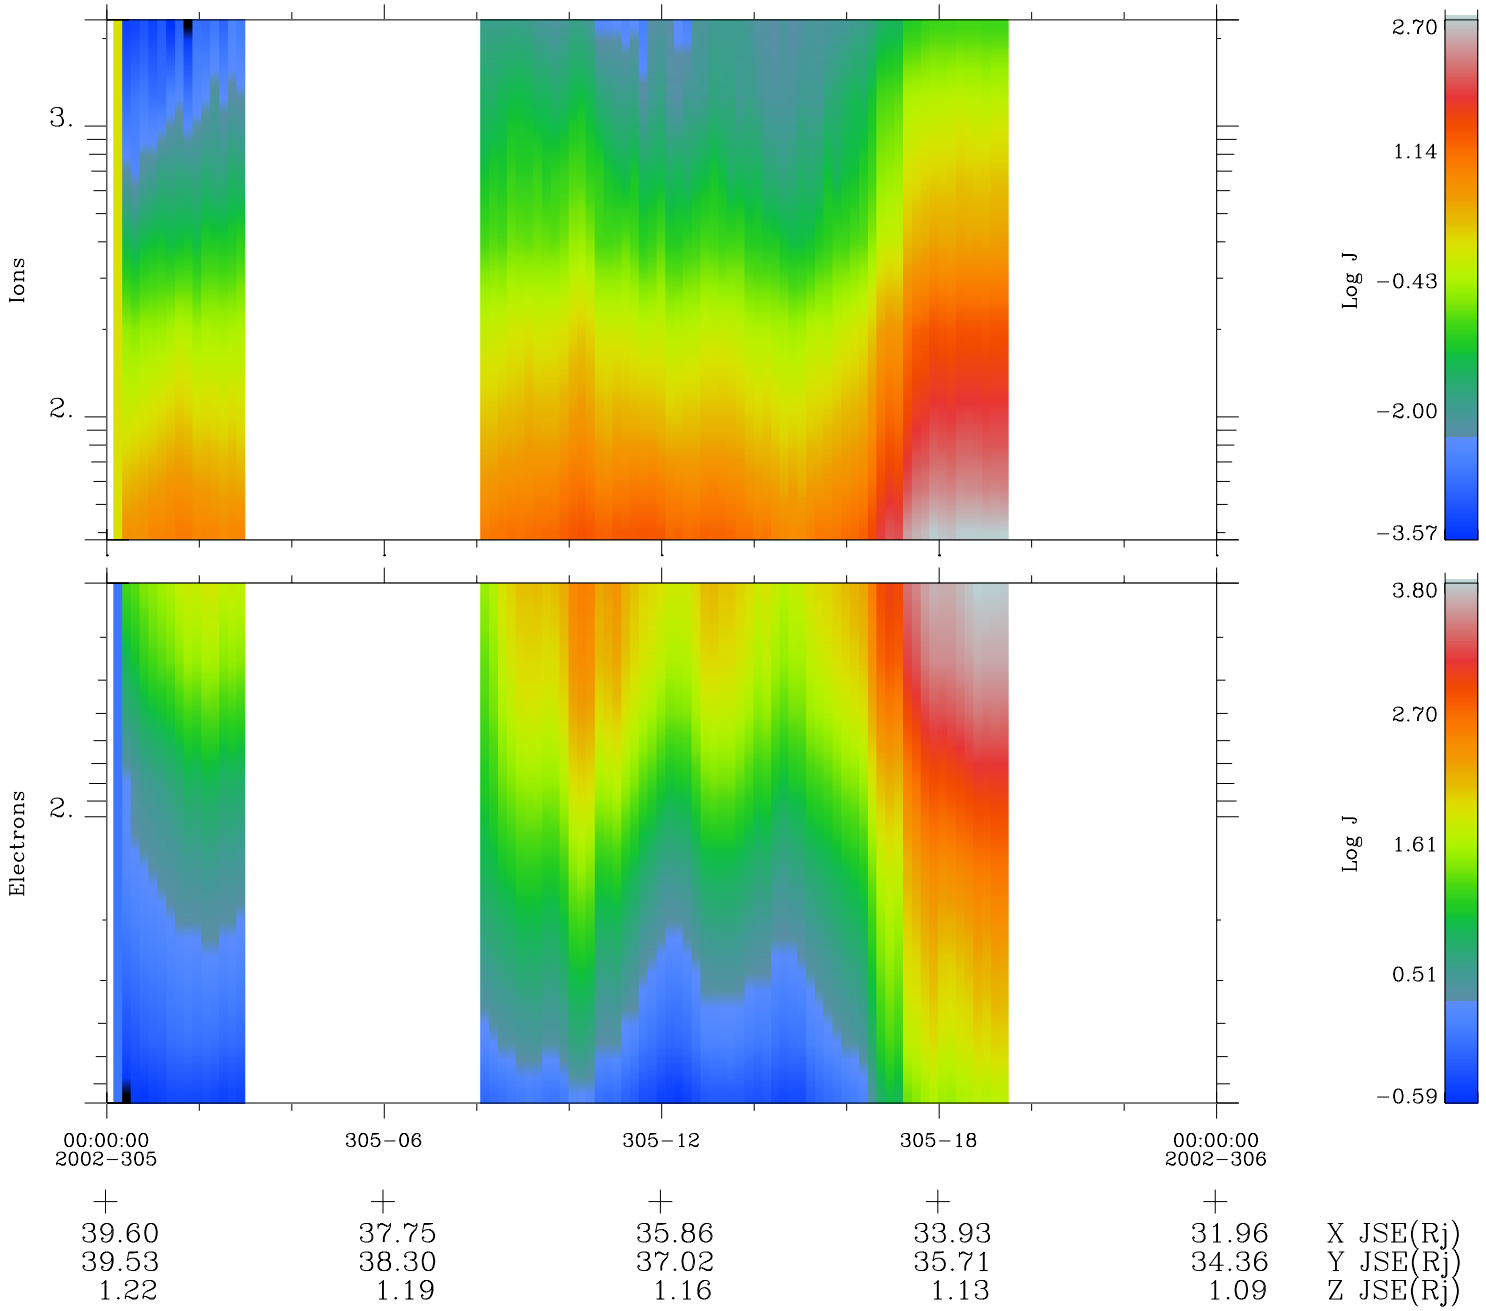

Galileo EPD Real Time Omni Spectrum 02305

Software Version: RTSPEC_OMNI V 1.20
 Data Production: 08-00-03
 Plot Production: Wed Jan 8 03:43:22 2003
 Color File: wondr3
 Geofactor File: 1.1

◇ = Jupiter look direction
 □ = Corotation look direction