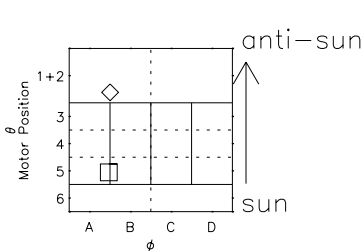

Galileo EPD Real Time R6 Electrons Spectra 02305

Software Version: RTSPEC_R6 V 1.20
 Data Production: 08-00-03
 Plot Production: Wed Jan 8 03:43:17 2003
 Color File: wondr3
 Geofactor File: 1.1

- ◇ = Jupiter look direction
- = Corotation look direction