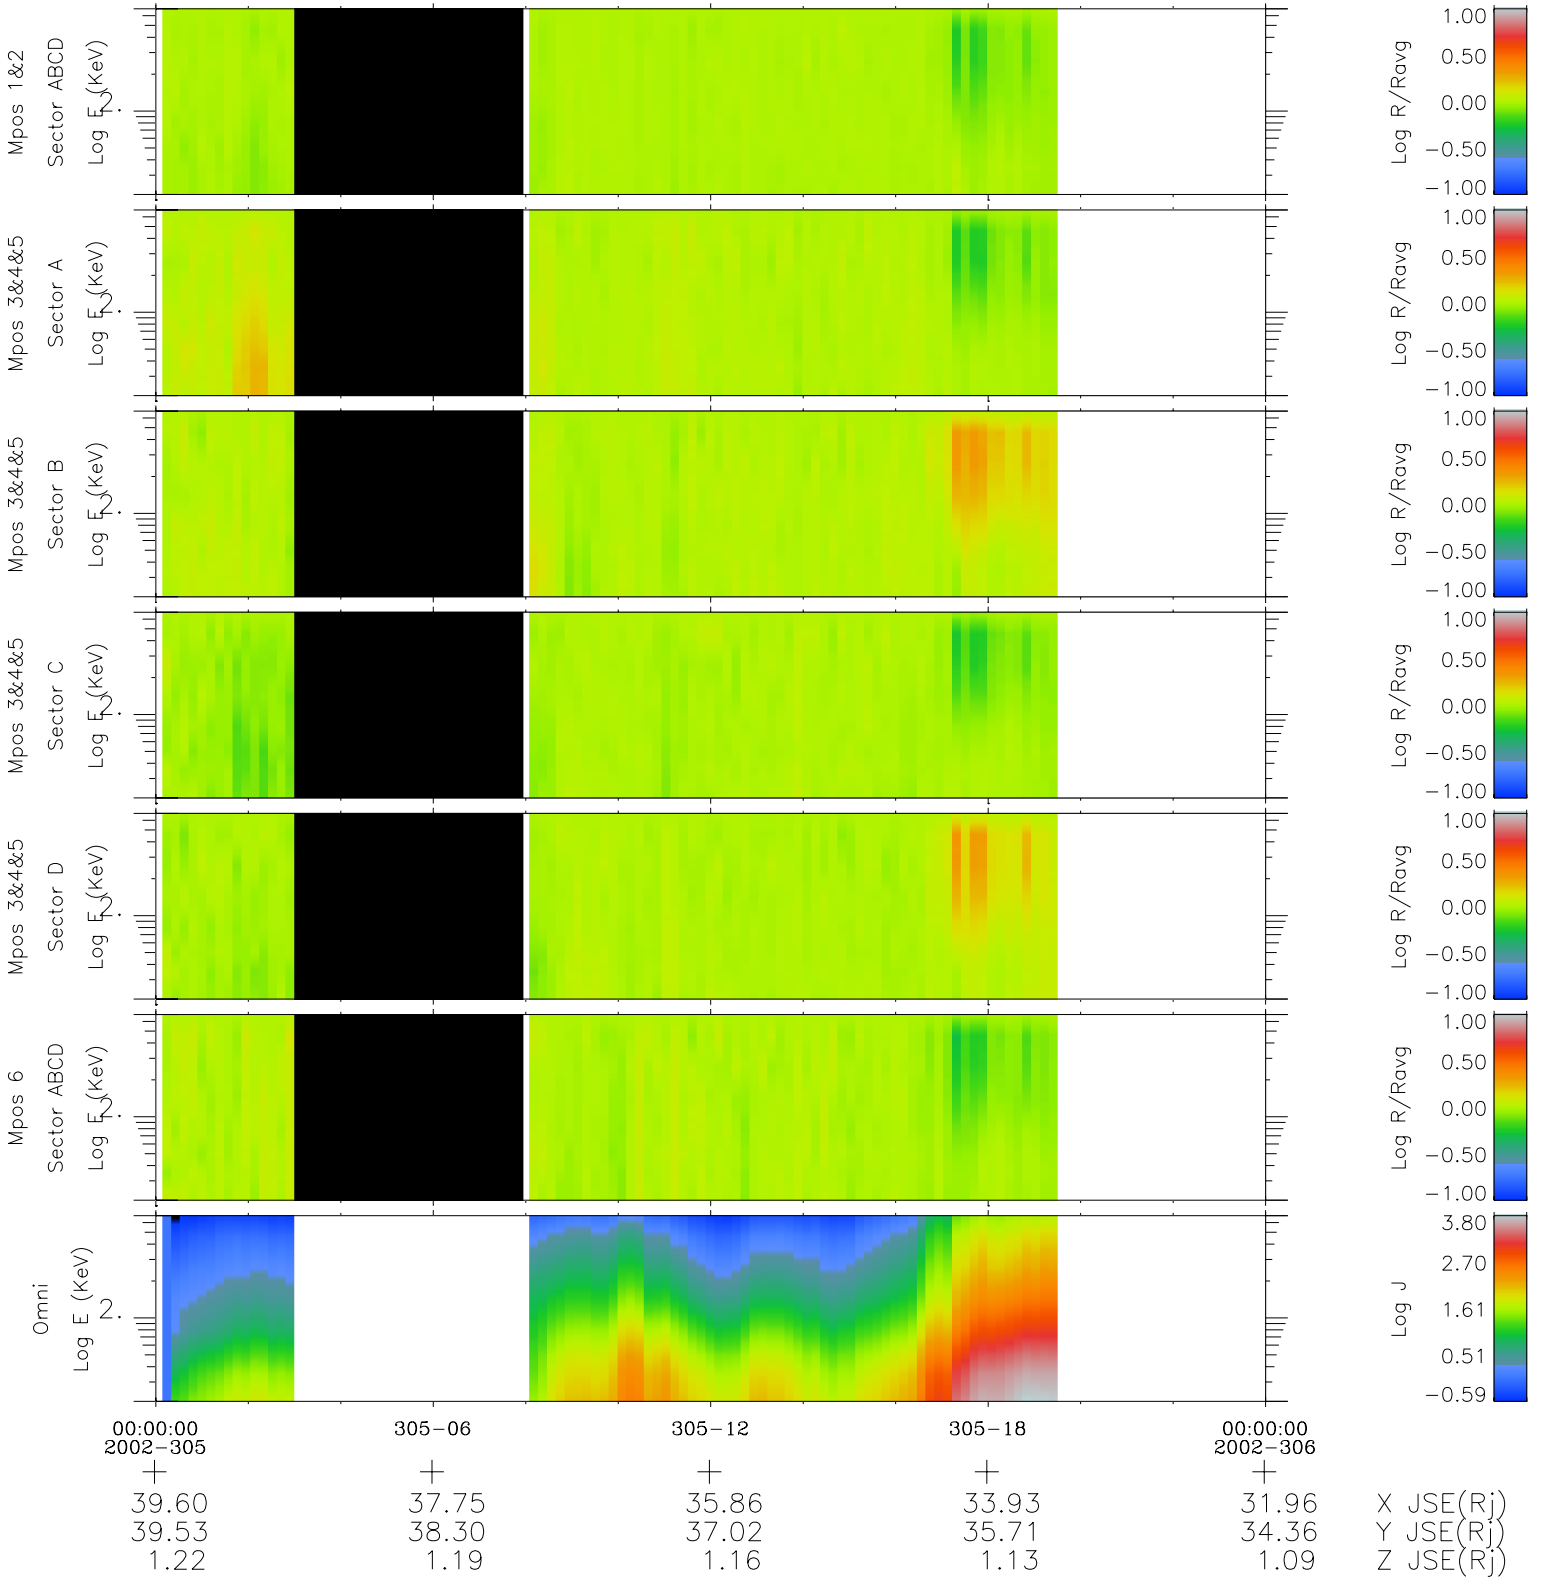

Galileo EPD Real Time R6 Electrons Spectra 02305

Software Version: RTSPEC_R6 V 1.20
 Data Production: 08-00-03
 Plot Production: Wed Jan 8 03:43:17 2003
 Color File: wondr3
 Geofactor File: 1.1

- ◇ = Jupiter look direction
- = Corotation look direction