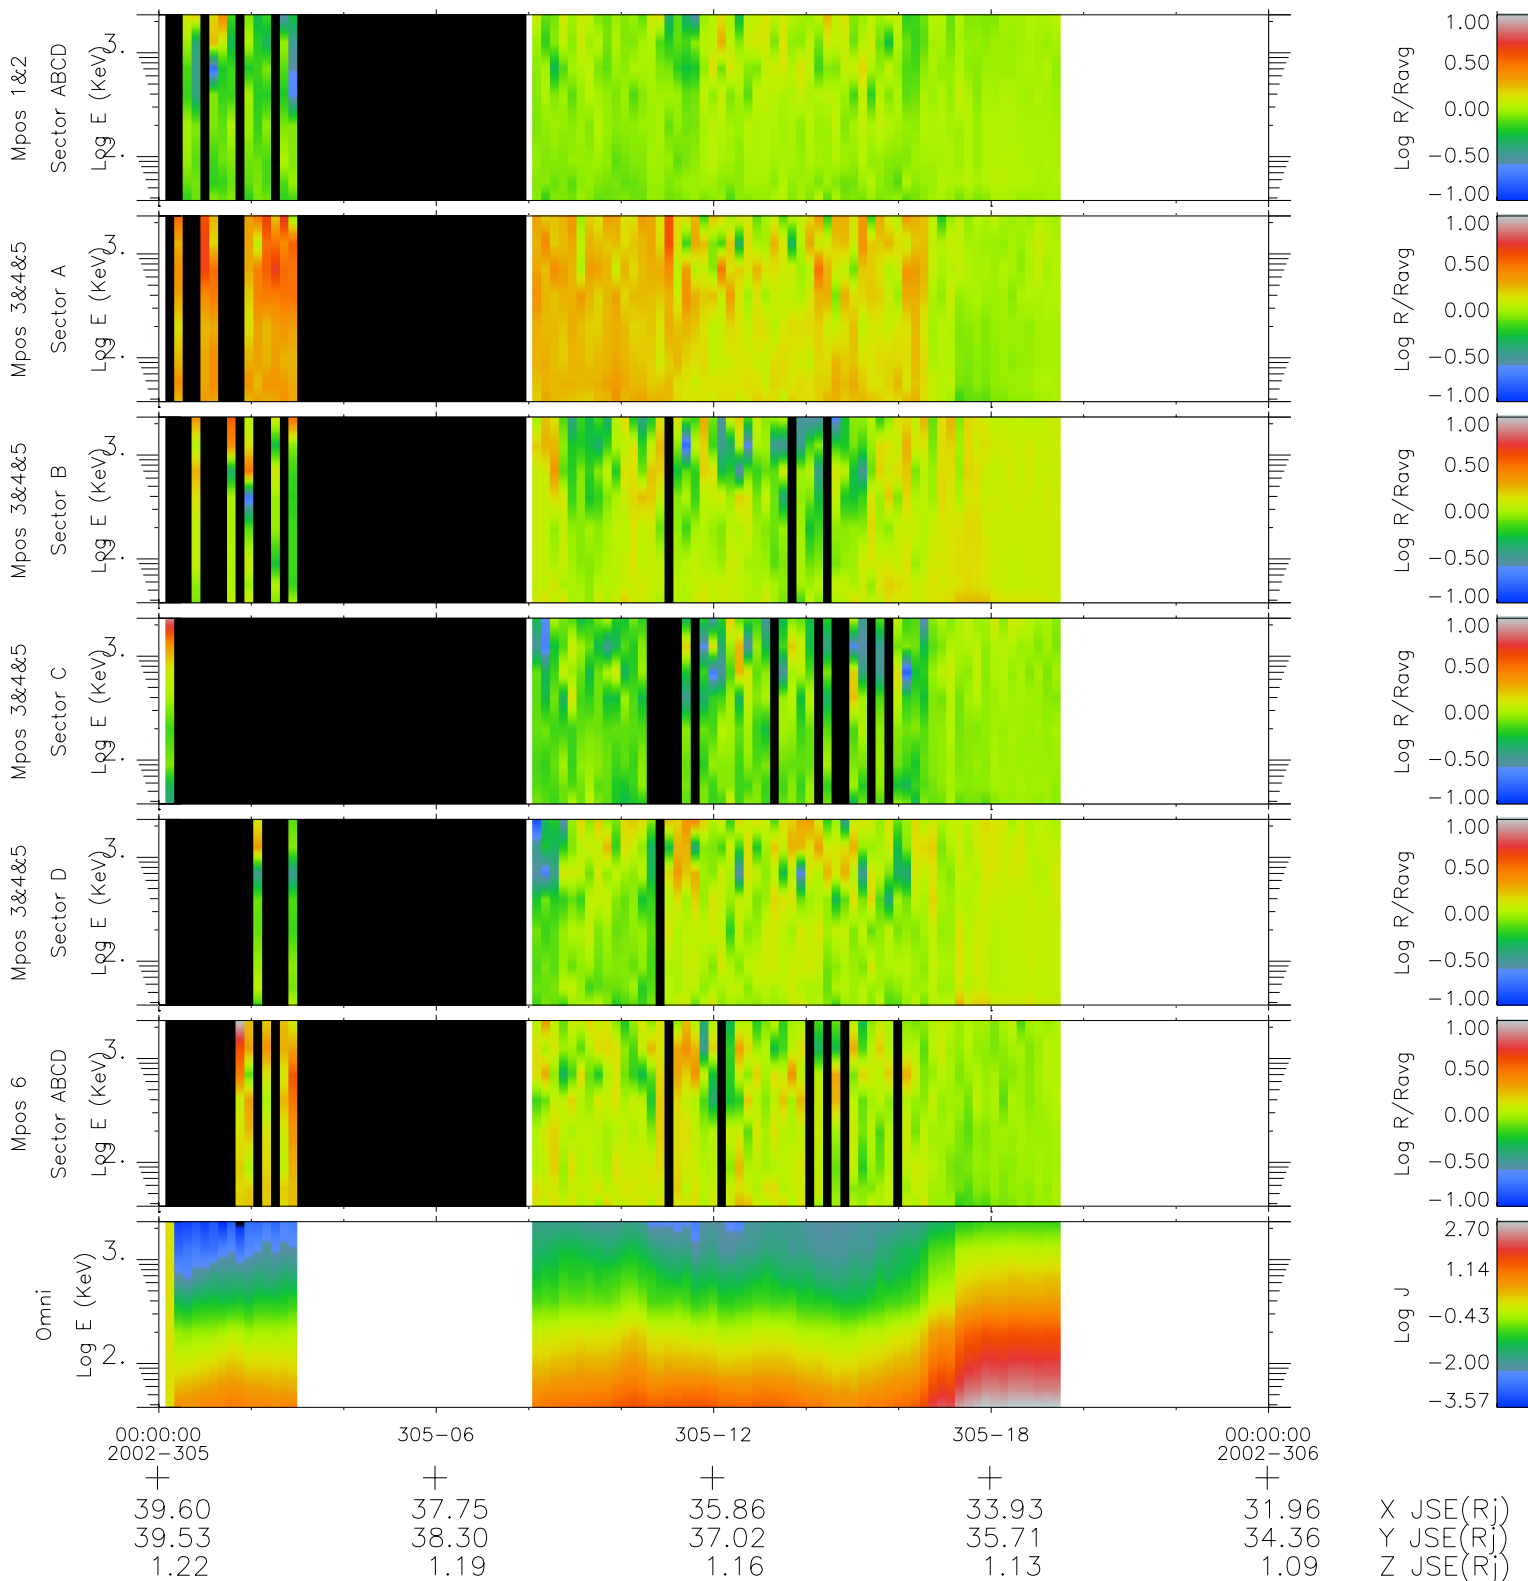

Galileo EPD Real Time R6 Ions Spectra 02305

Software Version: RTSPEC_R6 V 1.20
 Data Production: 08-00-03
 Plot Production: Wed Jan 8 03:43:12 2003
 Color File: wondr3
 Geofactor File: 1.1

◇ = Jupiter look direction
 □ = Corotation look direction