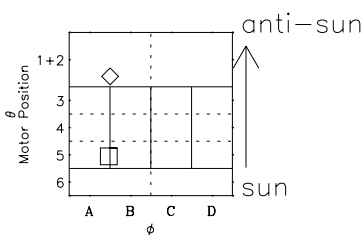

Galileo EPD Real-Time Six-Sector 02305

Software Version: RTLINE_R6 V 1.20
Data Production: 08-00-03
Plot Production: Wed Jan 8 03:45:00 2003

◇ = Jupiter look direction
□ = Corotation look direction