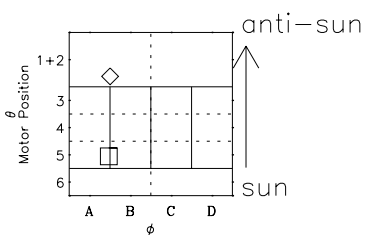

Galileo EPD Real-Time Six-Sector 02305

Software Version: RTLINE_R6 V 1.20
Data Production: 08-00-03
Plot Production: Wed Jan 8 03:44:59 2003

◇ = Jupiter look direction
□ = Corotation look direction