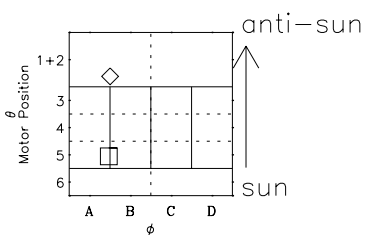

Galileo EPD Real-Time Six-Sector 02305

Software Version: RTLINE_R6 V 1.20
Data Production: 08-00-03
Plot Production: Wed Jan 8 03:44:58 2003

◇ = Jupiter look direction
□ = Corotation look direction