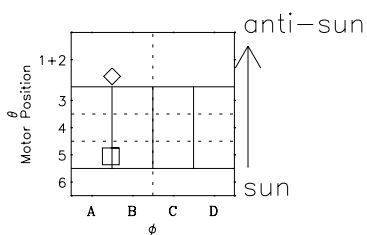

# Galileo EPD Real-Time Six-Sector 02305

Software Version: RTLINE\_R6 V 1.20  
Data Production: 08-00-03  
Plot Production: Wed Jan 8 03:44:58 2003

◇ = Jupiter look direction  
□ = Corotation look direction