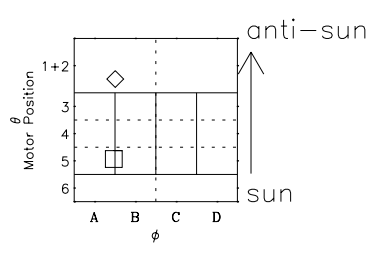

# Galileo EPD Real Time Omni Spectrum 02302

Software Version: RTSPEC\_OMNI V 1.20  
 Data Production: 08-00-03  
 Plot Production: Wed Jan 8 03:22:07 2003  
 Color File: wondr3  
 Geofactor File: 1.1

◇ = Jupiter look direction  
 □ = Corotation look direction