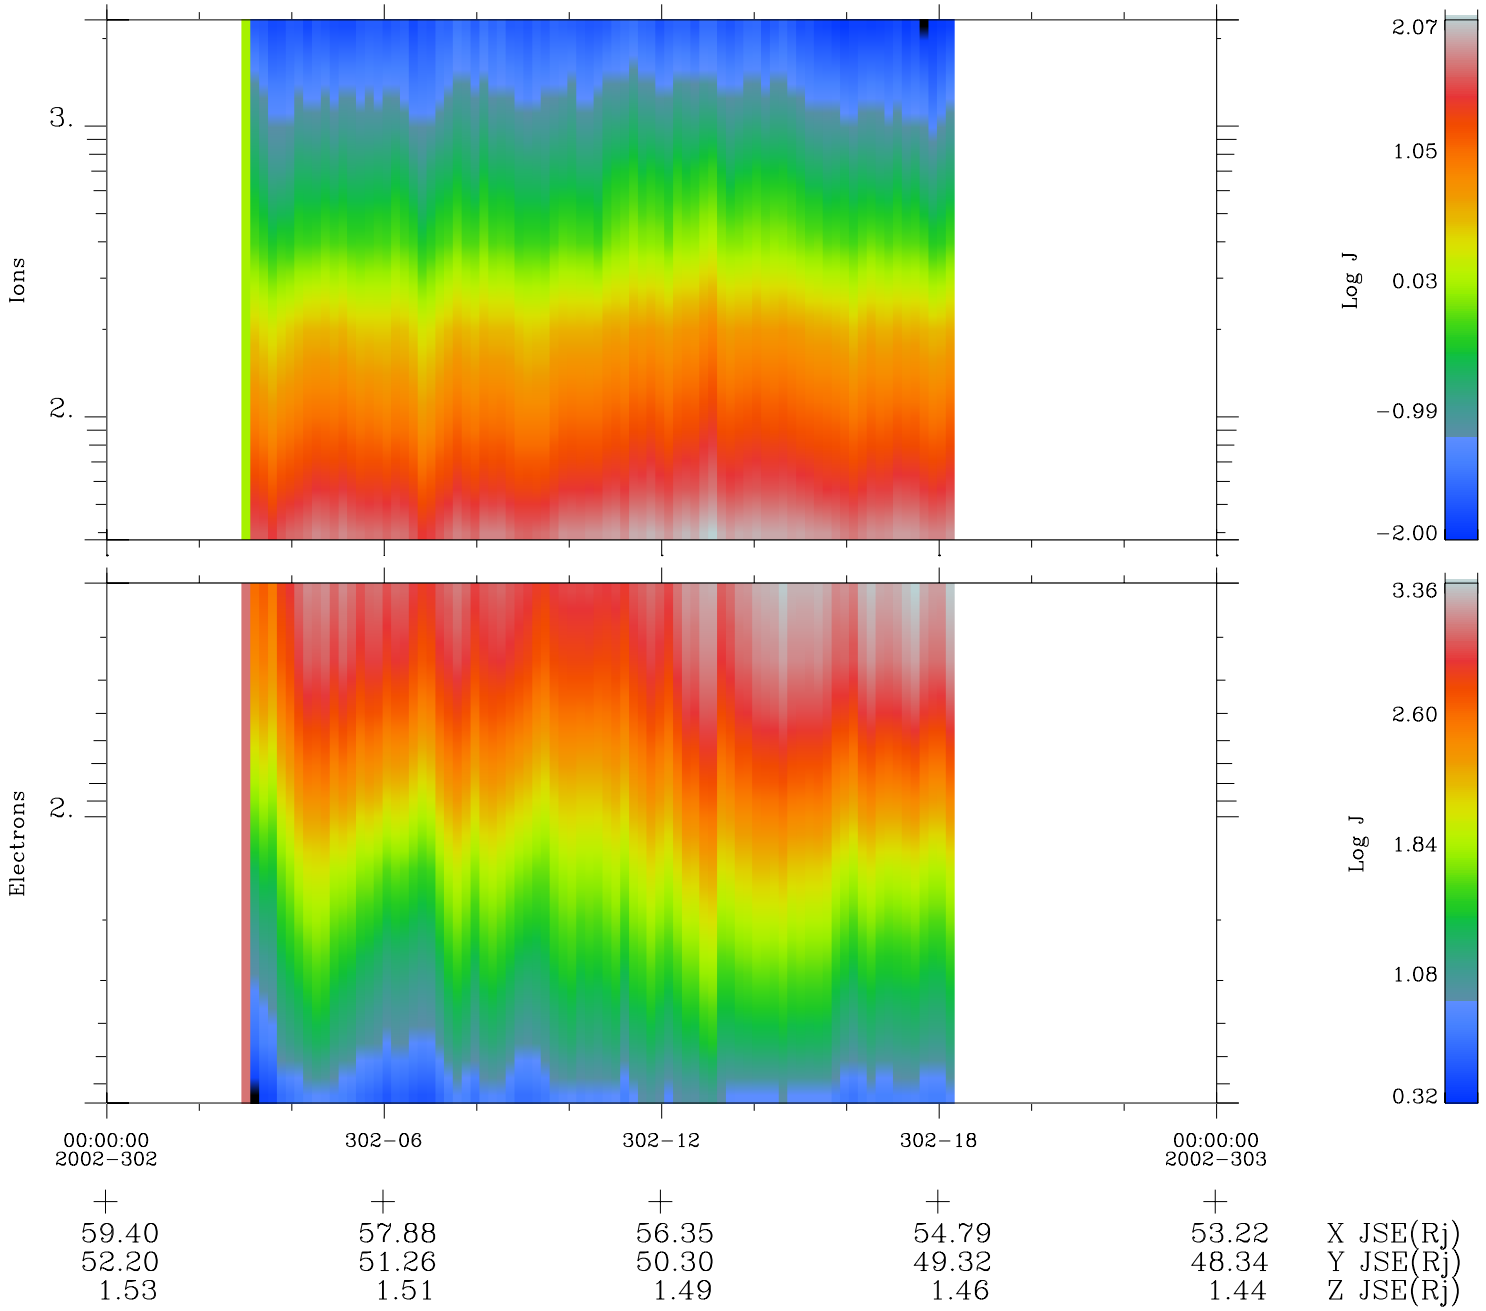

# Galileo EPD Real Time Omni Spectrum 02302

Software Version: RTSPEC\_OMNI V 1.20  
 Data Production: 08-00-03  
 Plot Production: Wed Jan 8 03:22:07 2003  
 Color File: wondr3  
 Geofactor File: 1.1

◇ = Jupiter look direction  
 □ = Corotation look direction