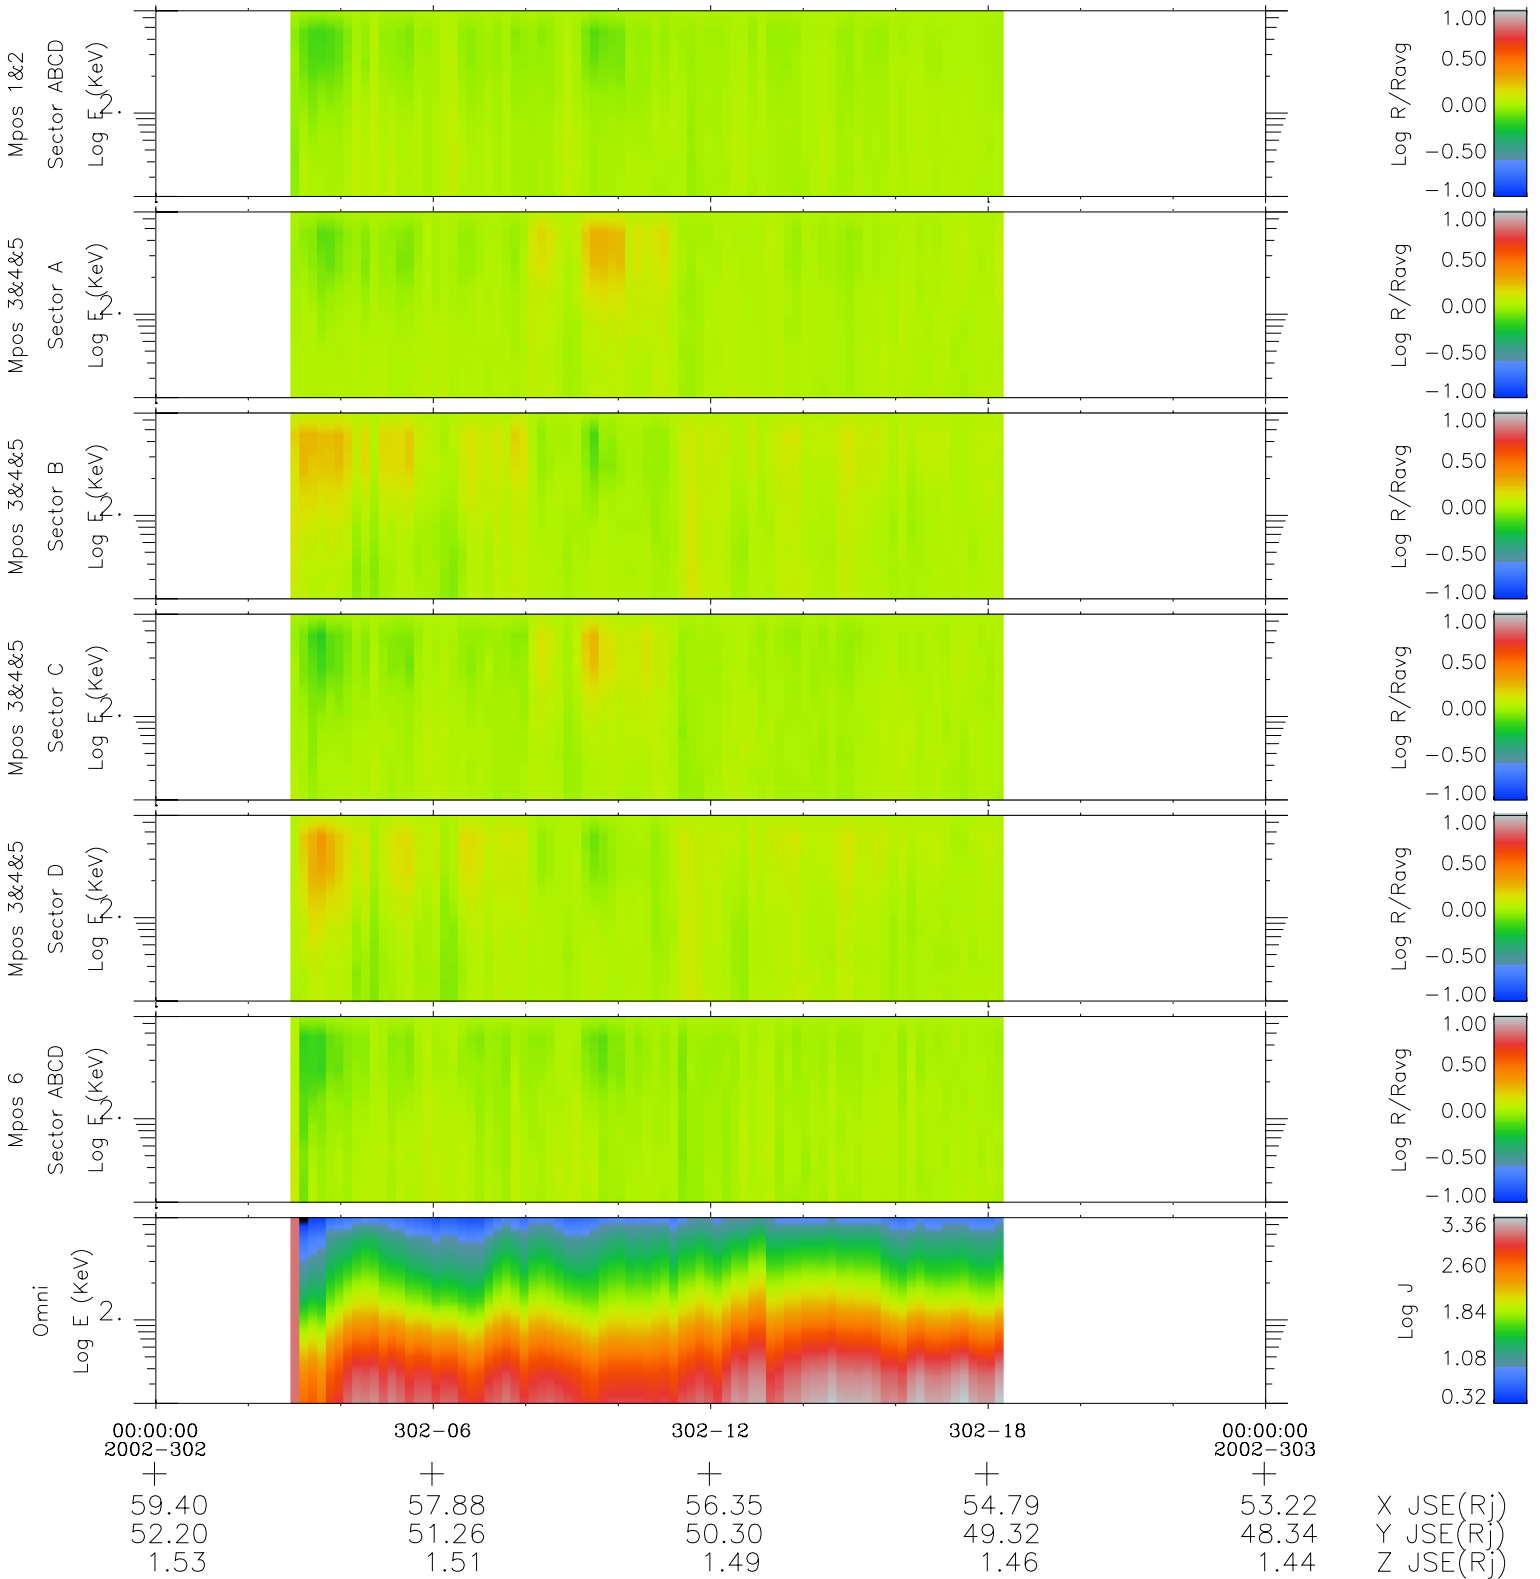

Galileo EPD Real Time R6 Electrons Spectra 02302

Software Version: RTSPEC_R6 V 1.20
 Data Production: 08-00-03
 Plot Production: Wed Jan 8 03:22:03 2003
 Color File: wondr3
 Geofactor File: 1.1

- ◇ = Jupiter look direction
- = Corotation look direction