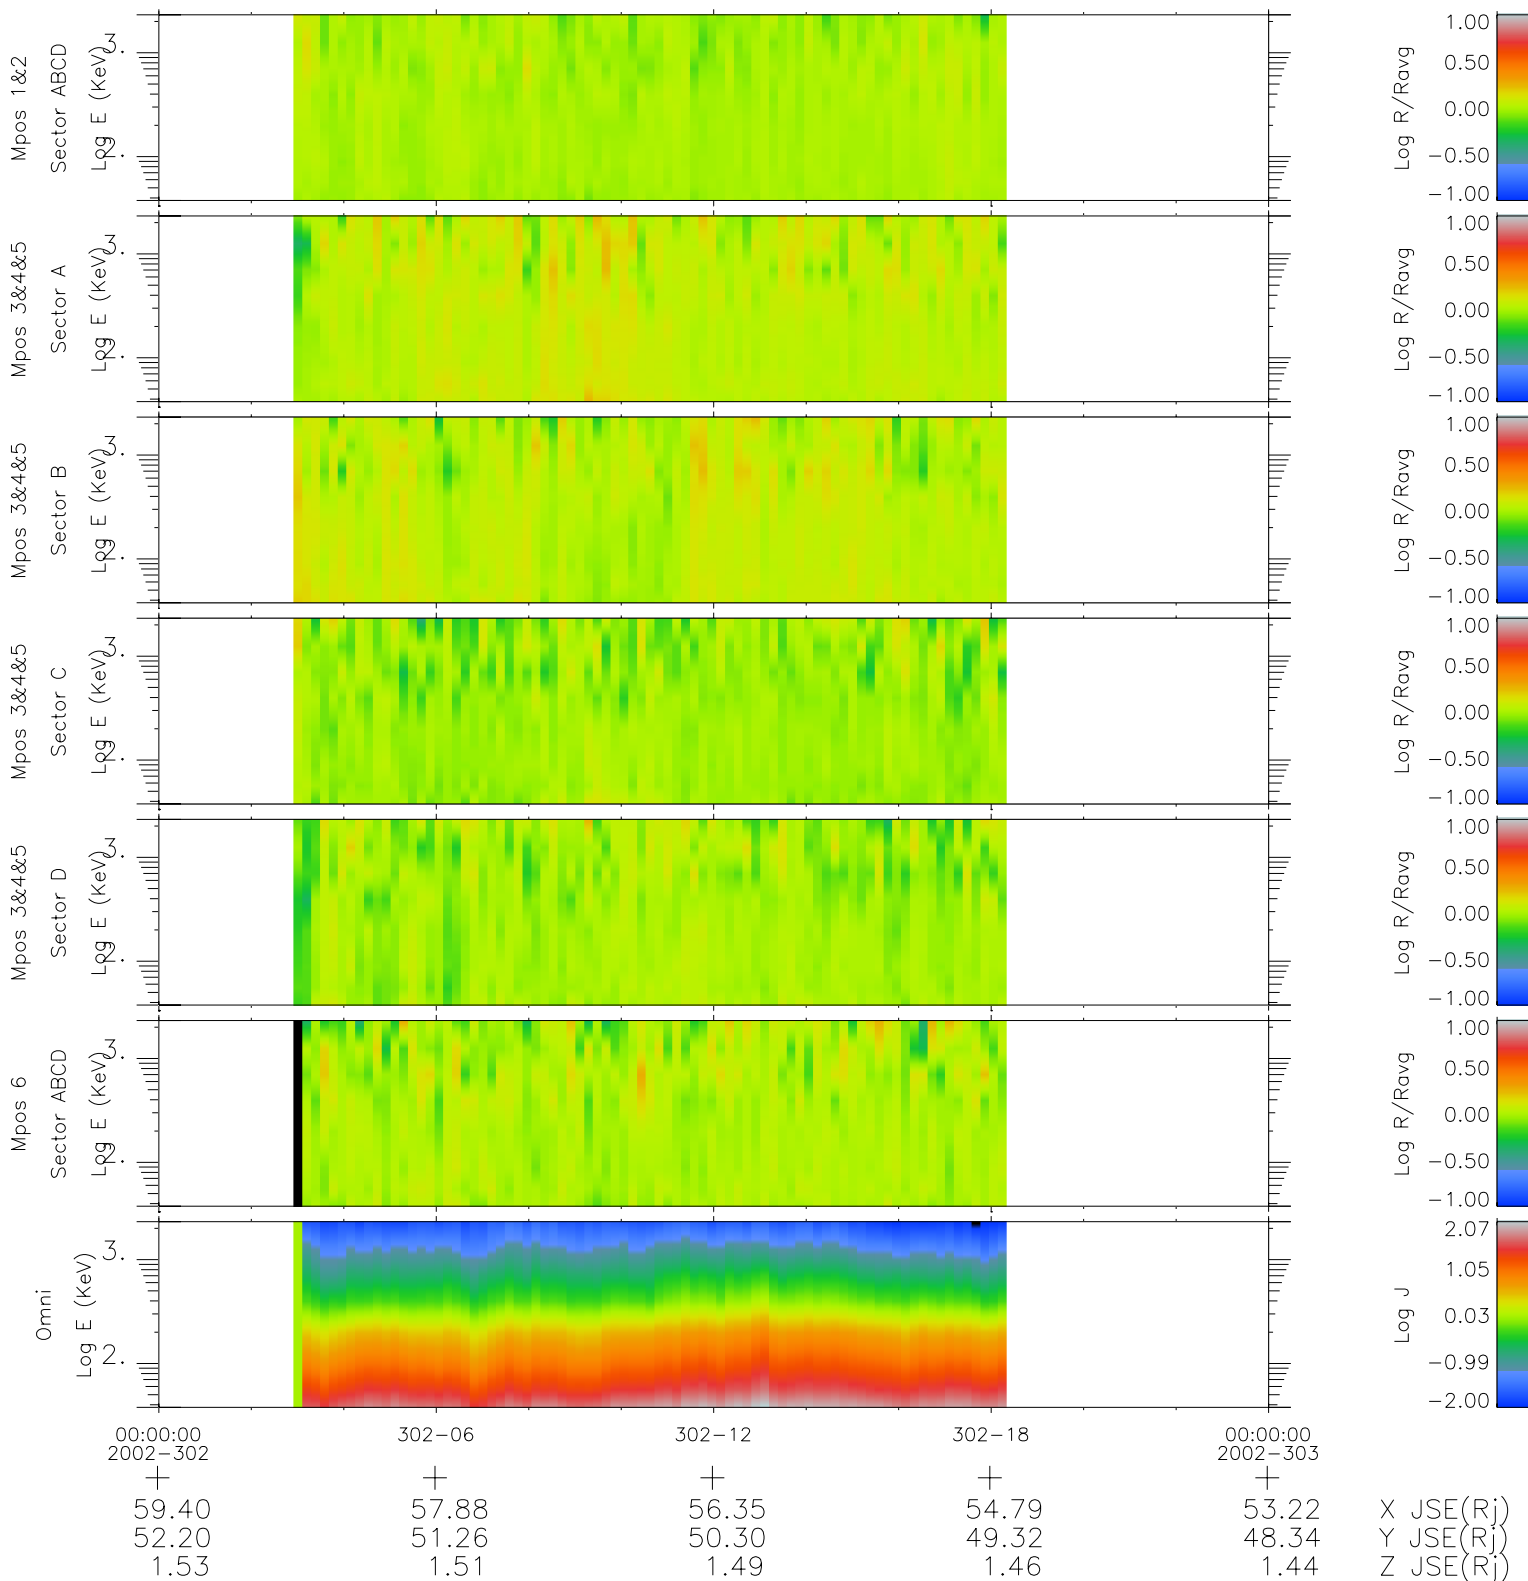

Galileo EPD Real Time R6 Ions Spectra 02302

Software Version: RTSPEC_R6 V 1.20
 Data Production: 08-00-03
 Plot Production: Wed Jan 8 03:21:58 2003
 Color File: wondr3
 Geofactor File: 1.1

- ◇ = Jupiter look direction
- = Corotation look direction