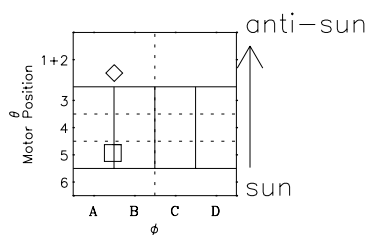

# Galileo EPD Real-Time Omni 02302

Software Version: RTLINE\_OMNI V 1.20  
Data Production: 08-00-03  
Plot Production: Wed Jan 8 03:23:26 2003

◇ = Jupiter look direction  
□ = Corotation look direction