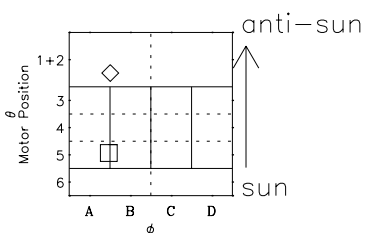

# Galileo EPD Real-Time Six-Sector 02302

Software Version: RTLINE\_R6 V 1.20  
Data Production: 08-00-03  
Plot Production: Wed Jan 8 03:23:31 2003

◇ = Jupiter look direction  
□ = Corotation look direction