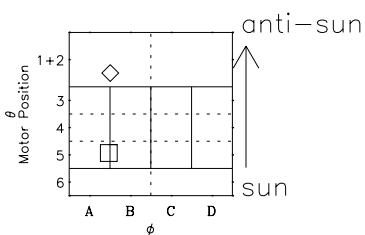

# Galileo EPD Real-Time Six-Sector 02302

Software Version: RTLINE\_R6 V 1.20  
Data Production: 08-00-03  
Plot Production: Wed Jan 8 03:23:30 2003

◇ = Jupiter look direction  
□ = Corotation look direction