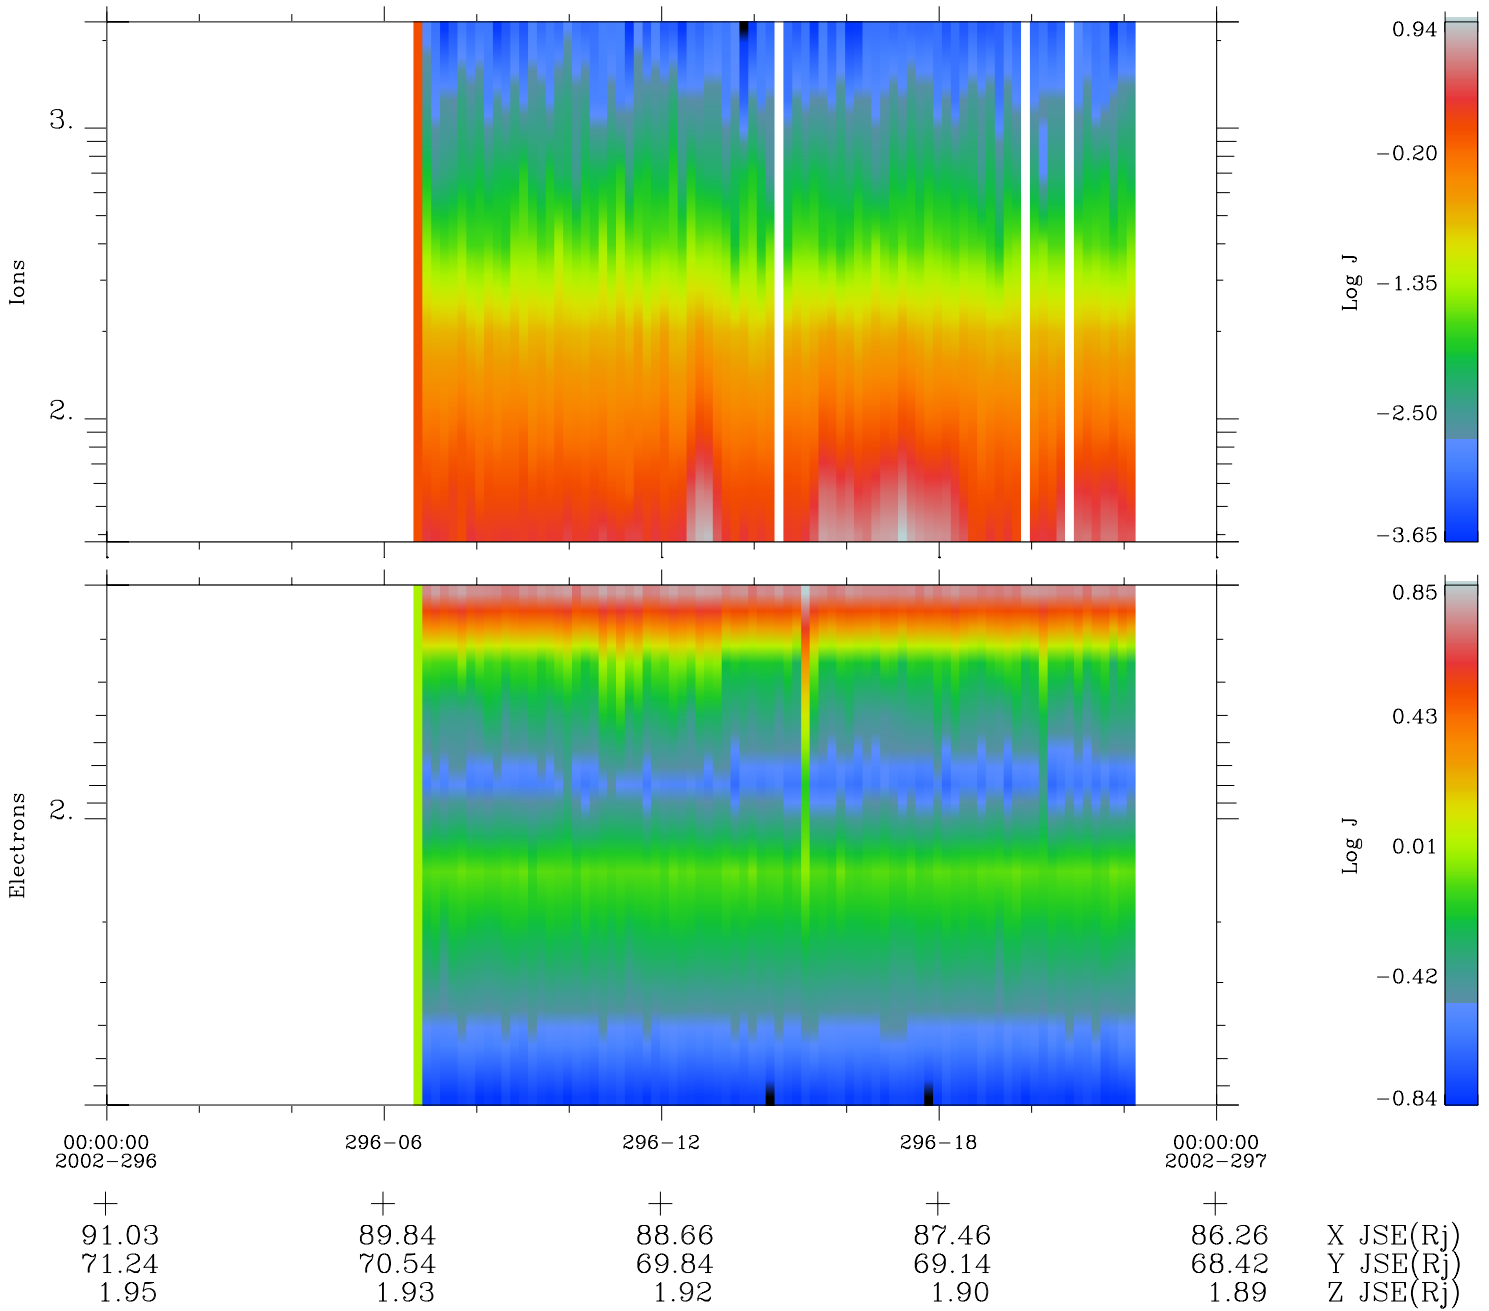

Galileo EPD Real Time Omni Spectrum 02296

Software Version: RTSPEC_OMNI V 1.20
 Data Production: 08-00-03
 Plot Production: Wed Jan 8 02:42:05 2003
 Color File: wondr3
 Geofactor File: 1.1

- ◇ = Jupiter look direction
- = Corotation look direction