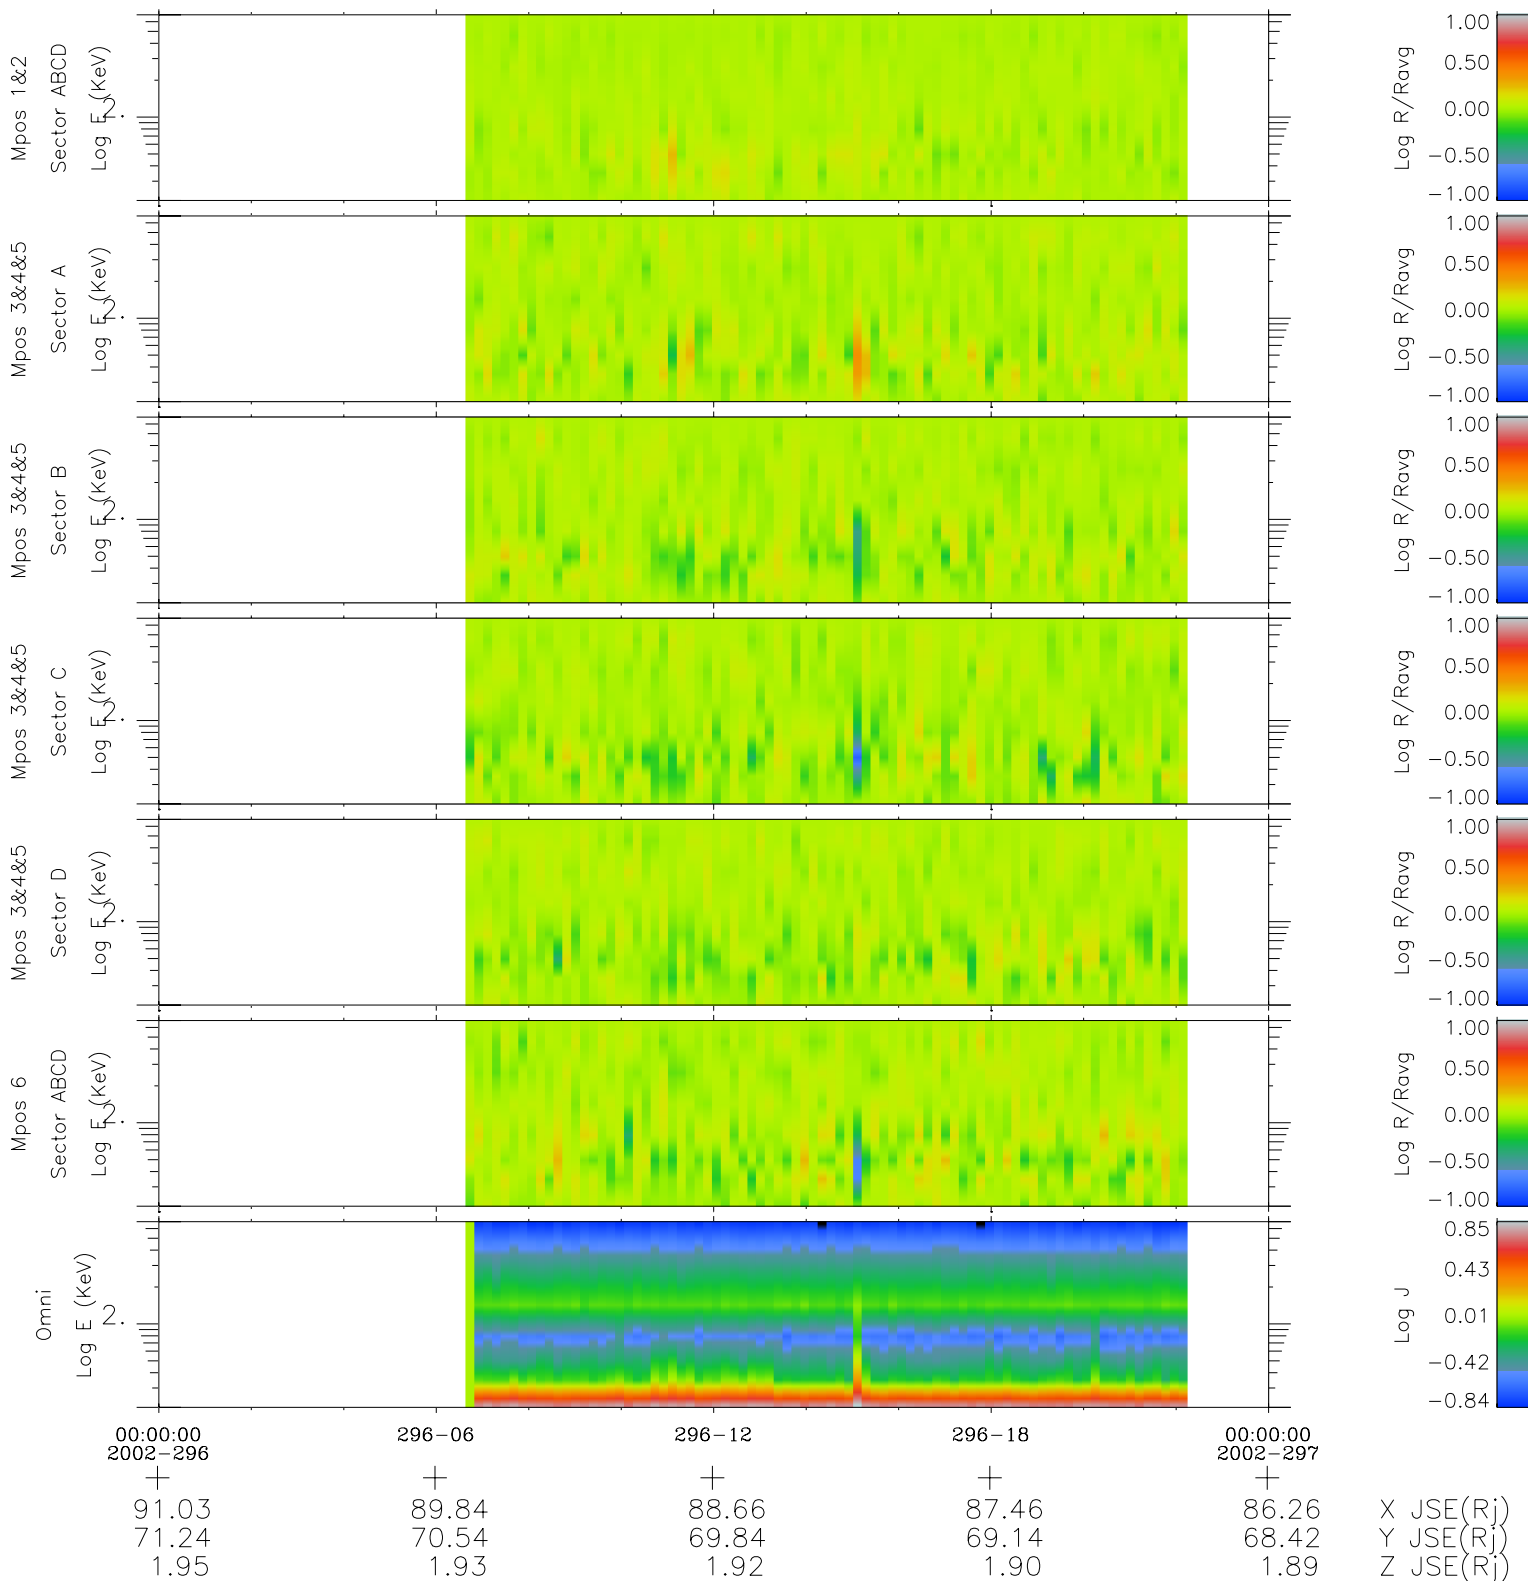

Galileo EPD Real Time R6 Electrons Spectra 02296

Software Version: RTSPEC_R6 V 1.20
 Data Production: 08-00-03
 Plot Production: Wed Jan 8 02:42:01 2003
 Color File: wondr3
 Geofactor File: 1.1

- ◇ = Jupiter look direction
- = Corotation look direction