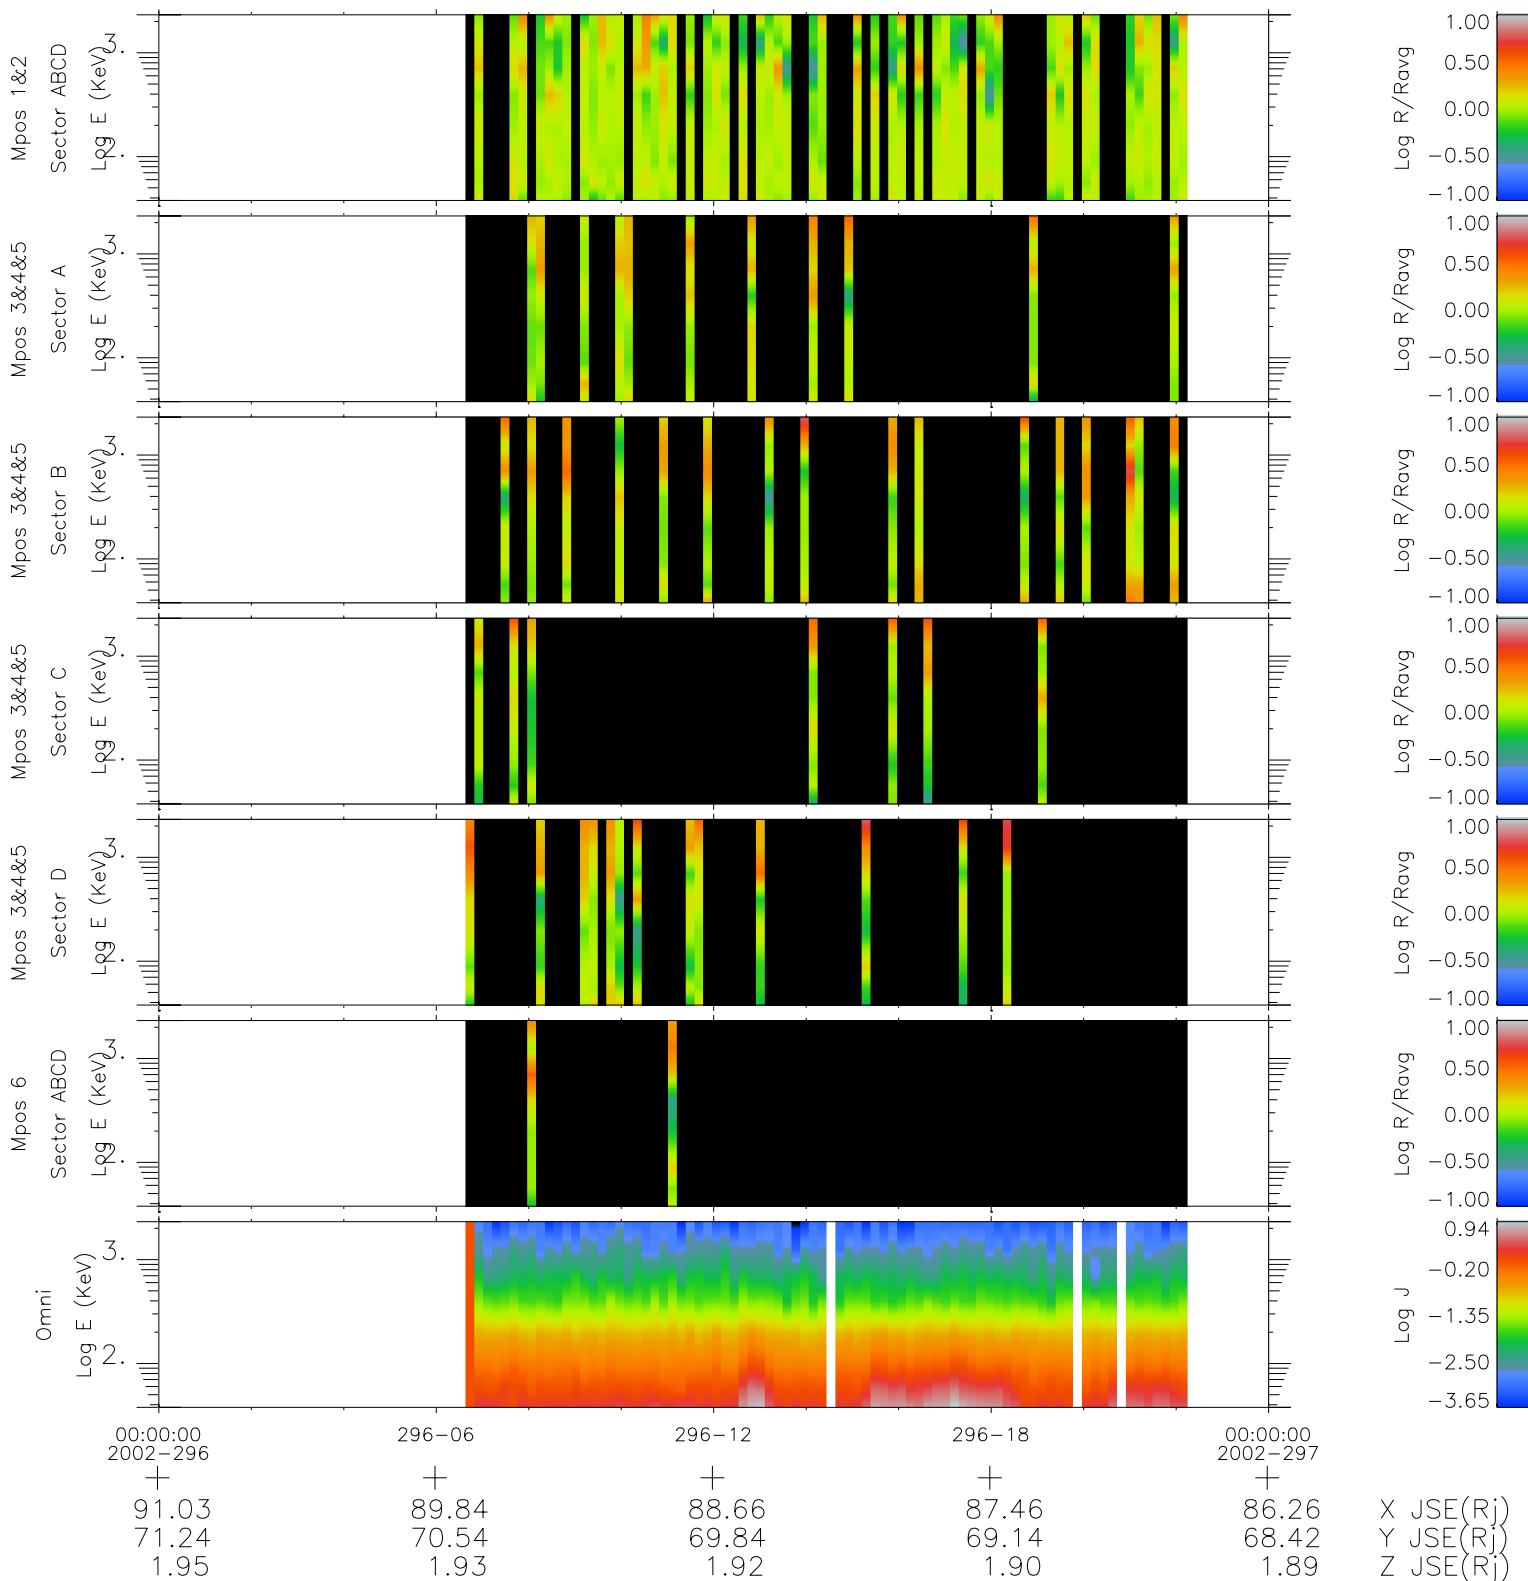

Galileo EPD Real Time R6 Ions Spectra 02296

Software Version: RTSPEC_R6 V 1.20
 Data Production: 08-00-03
 Plot Production: Wed Jan 8 02:41:57 2003
 Color File: wondr3
 Geofactor File: 1.1

◇ = Jupiter look direction
 □ = Corotation look direction