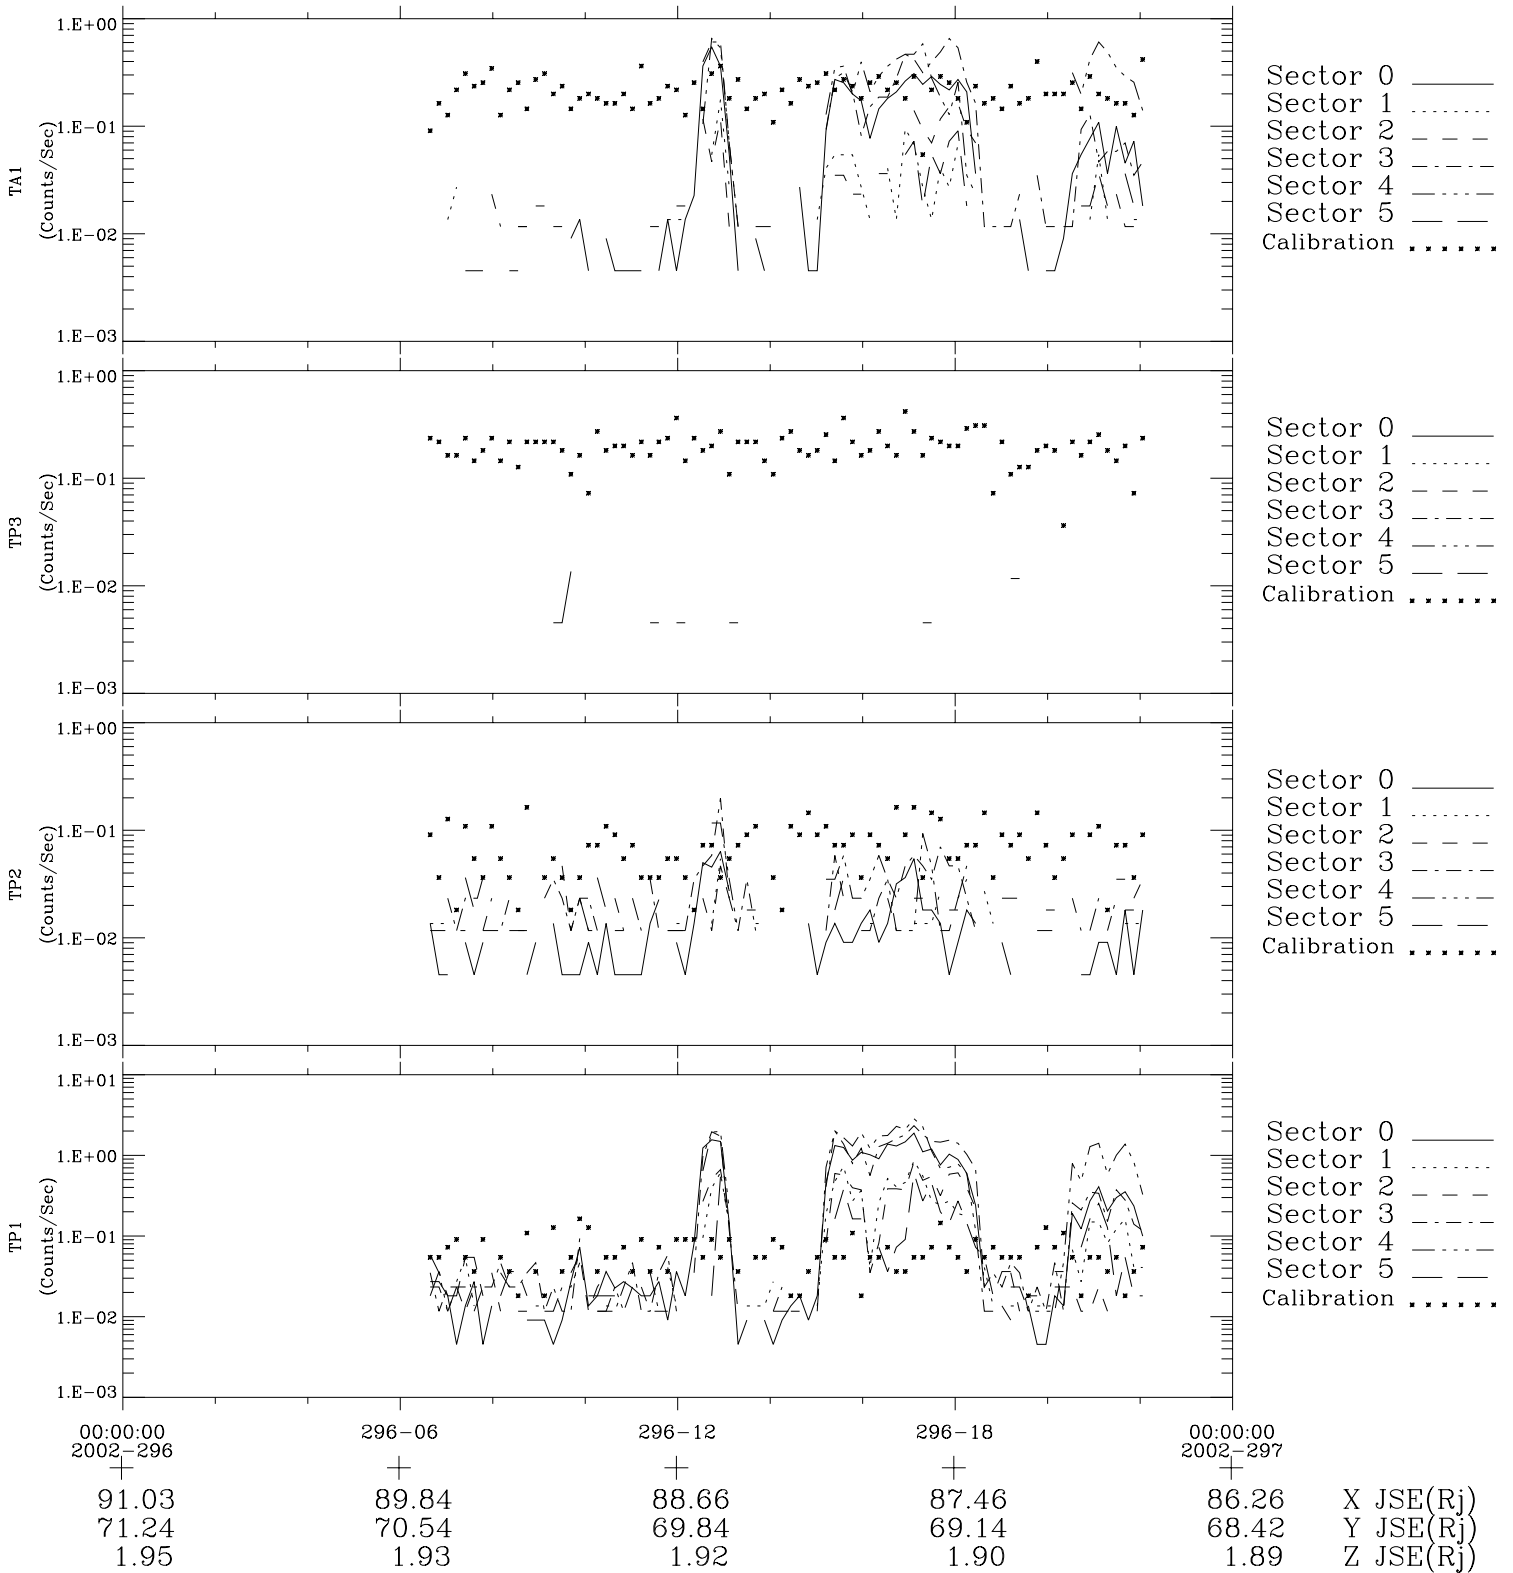

Galileo EPD Real-Time Six-Sector 02296

Software Version: RTLINE_R6 V 1.20
Data Production: 08-00-03
Plot Production: Wed Jan 8 02:43:24 2003

◇ = Jupiter look direction
□ = Corotation look direction