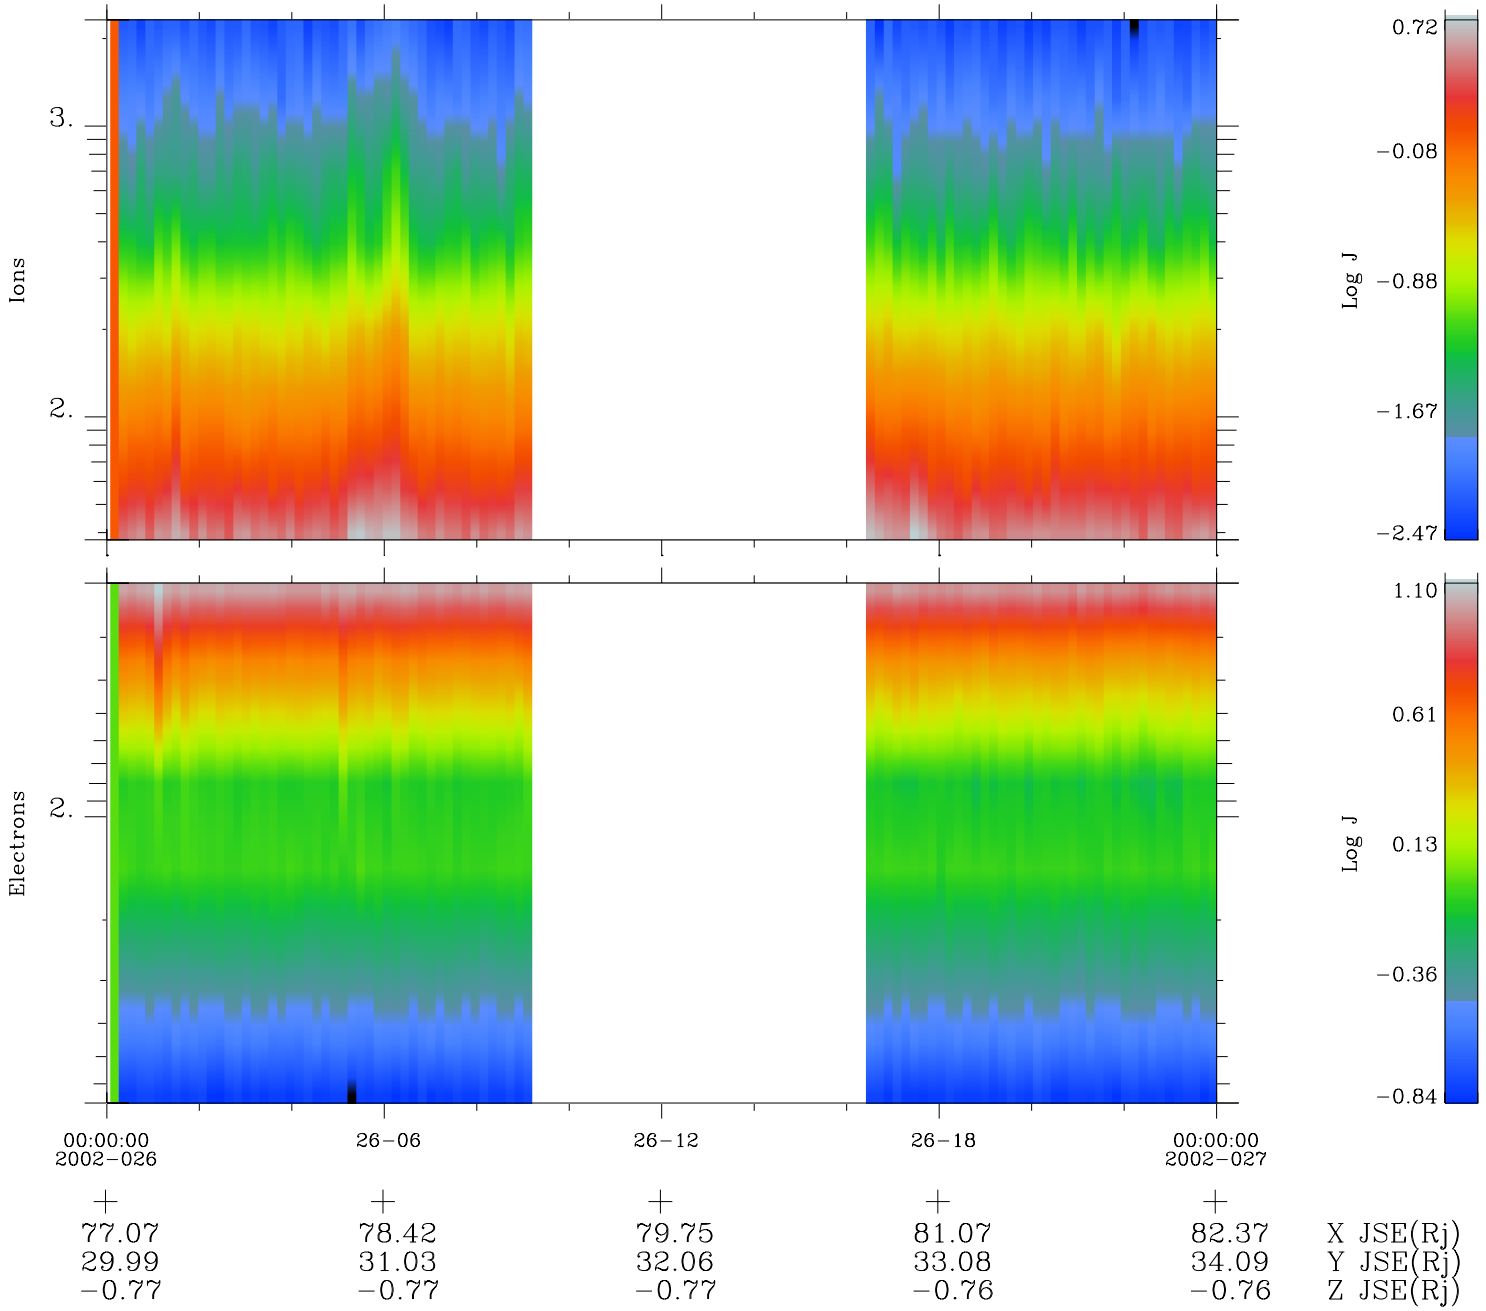

Galileo EPD Real Time Omni Spectrum 02026

Software Version: RTSPEC_OMNI V 1.20
 Data Production: 28-00-02
 Plot Production: Mon Jan 28 02:36:24 2002
 Color File: wondr3
 Geofactor File: 1.1

◇ = Jupiter look direction
 □ = Corotation look direction