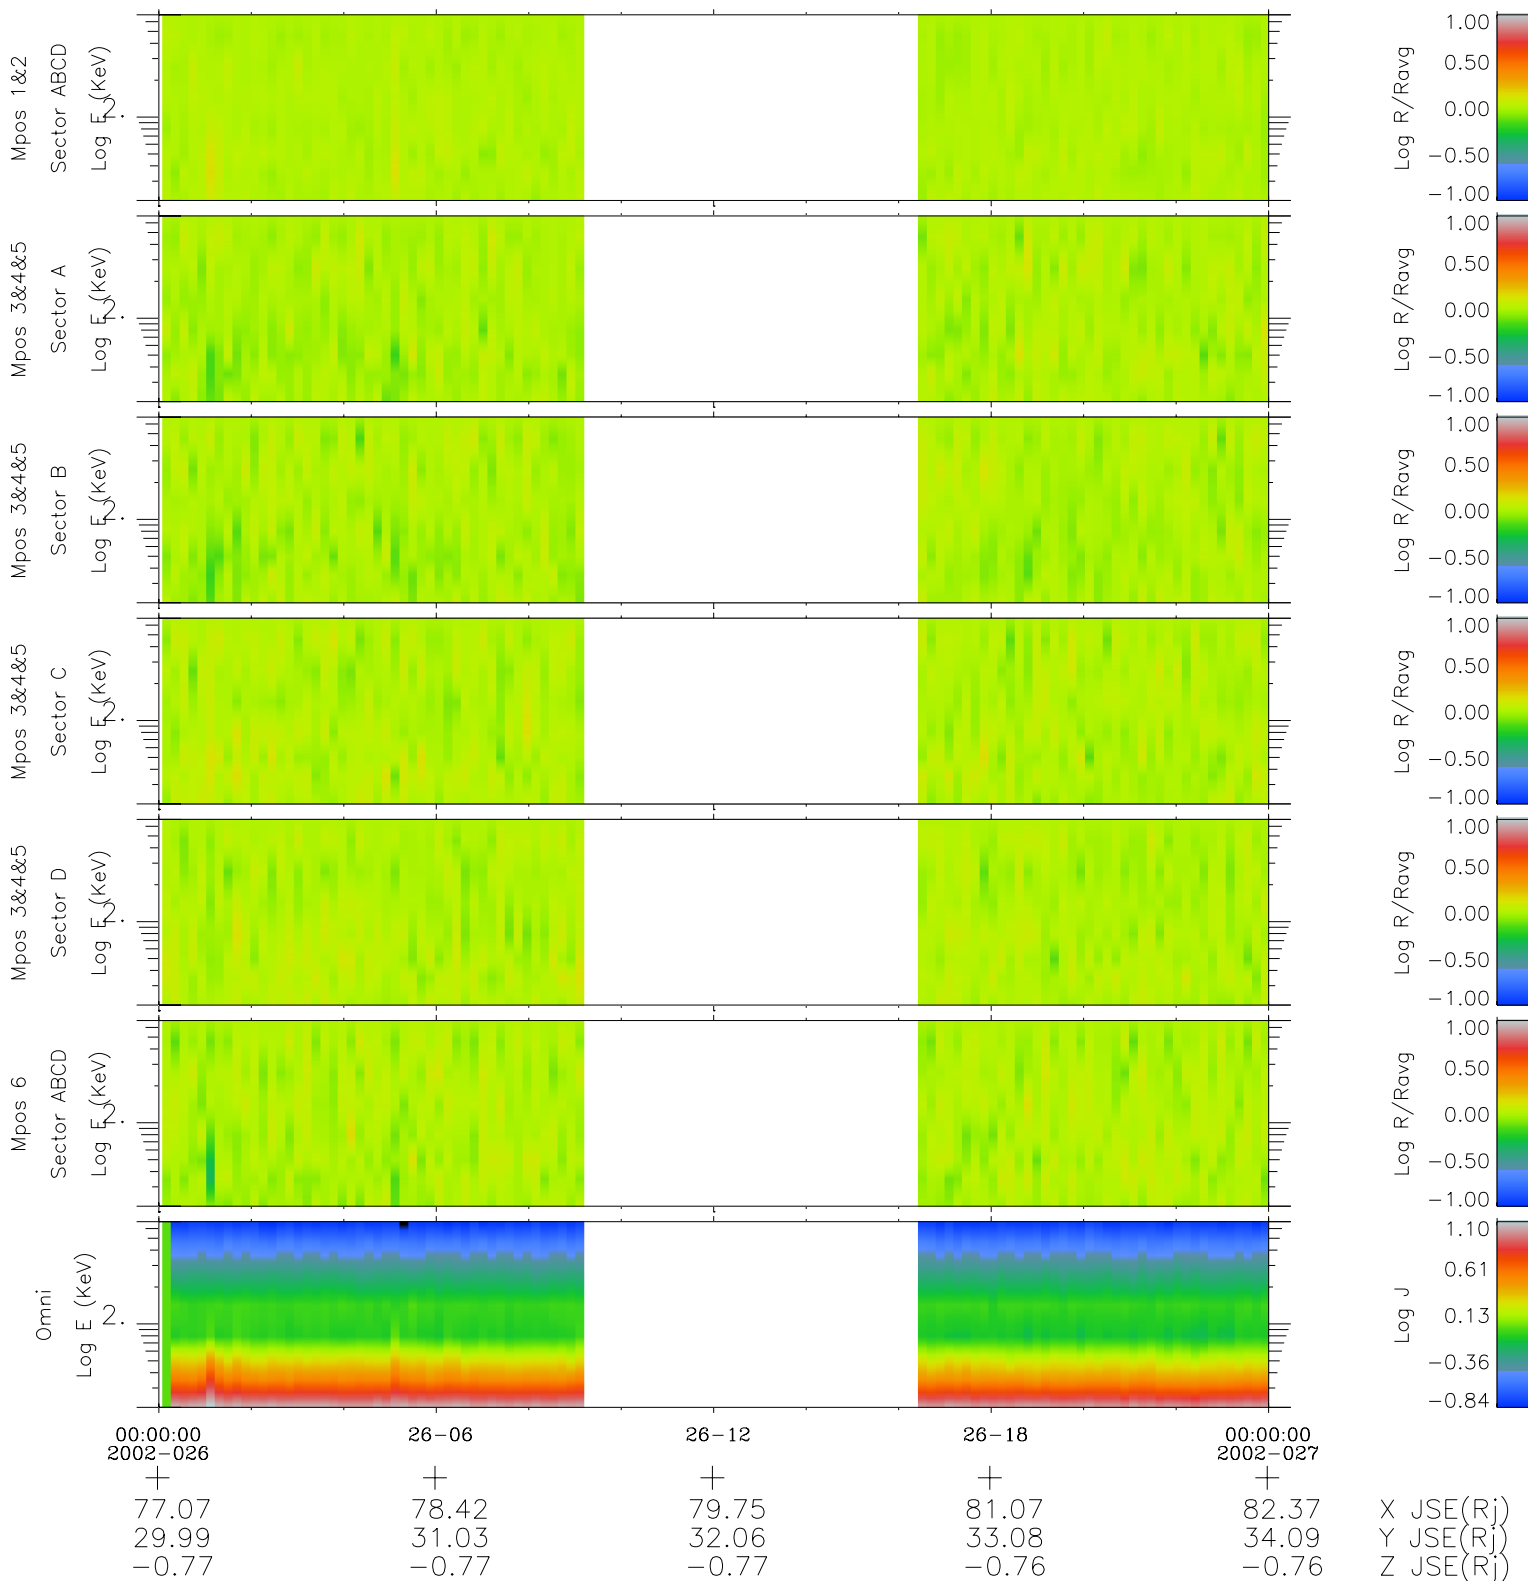

# Galileo EPD Real Time R6 Electrons Spectra 02026

Software Version: RTSPEC\_R6 V 1.20  
 Data Production: 28-00-02  
 Plot Production: Mon Jan 28 02:36:18 2002  
 Color File: wondr3  
 Geofactor File: 1.1

- ◇ = Jupiter look direction
- = Corotation look direction