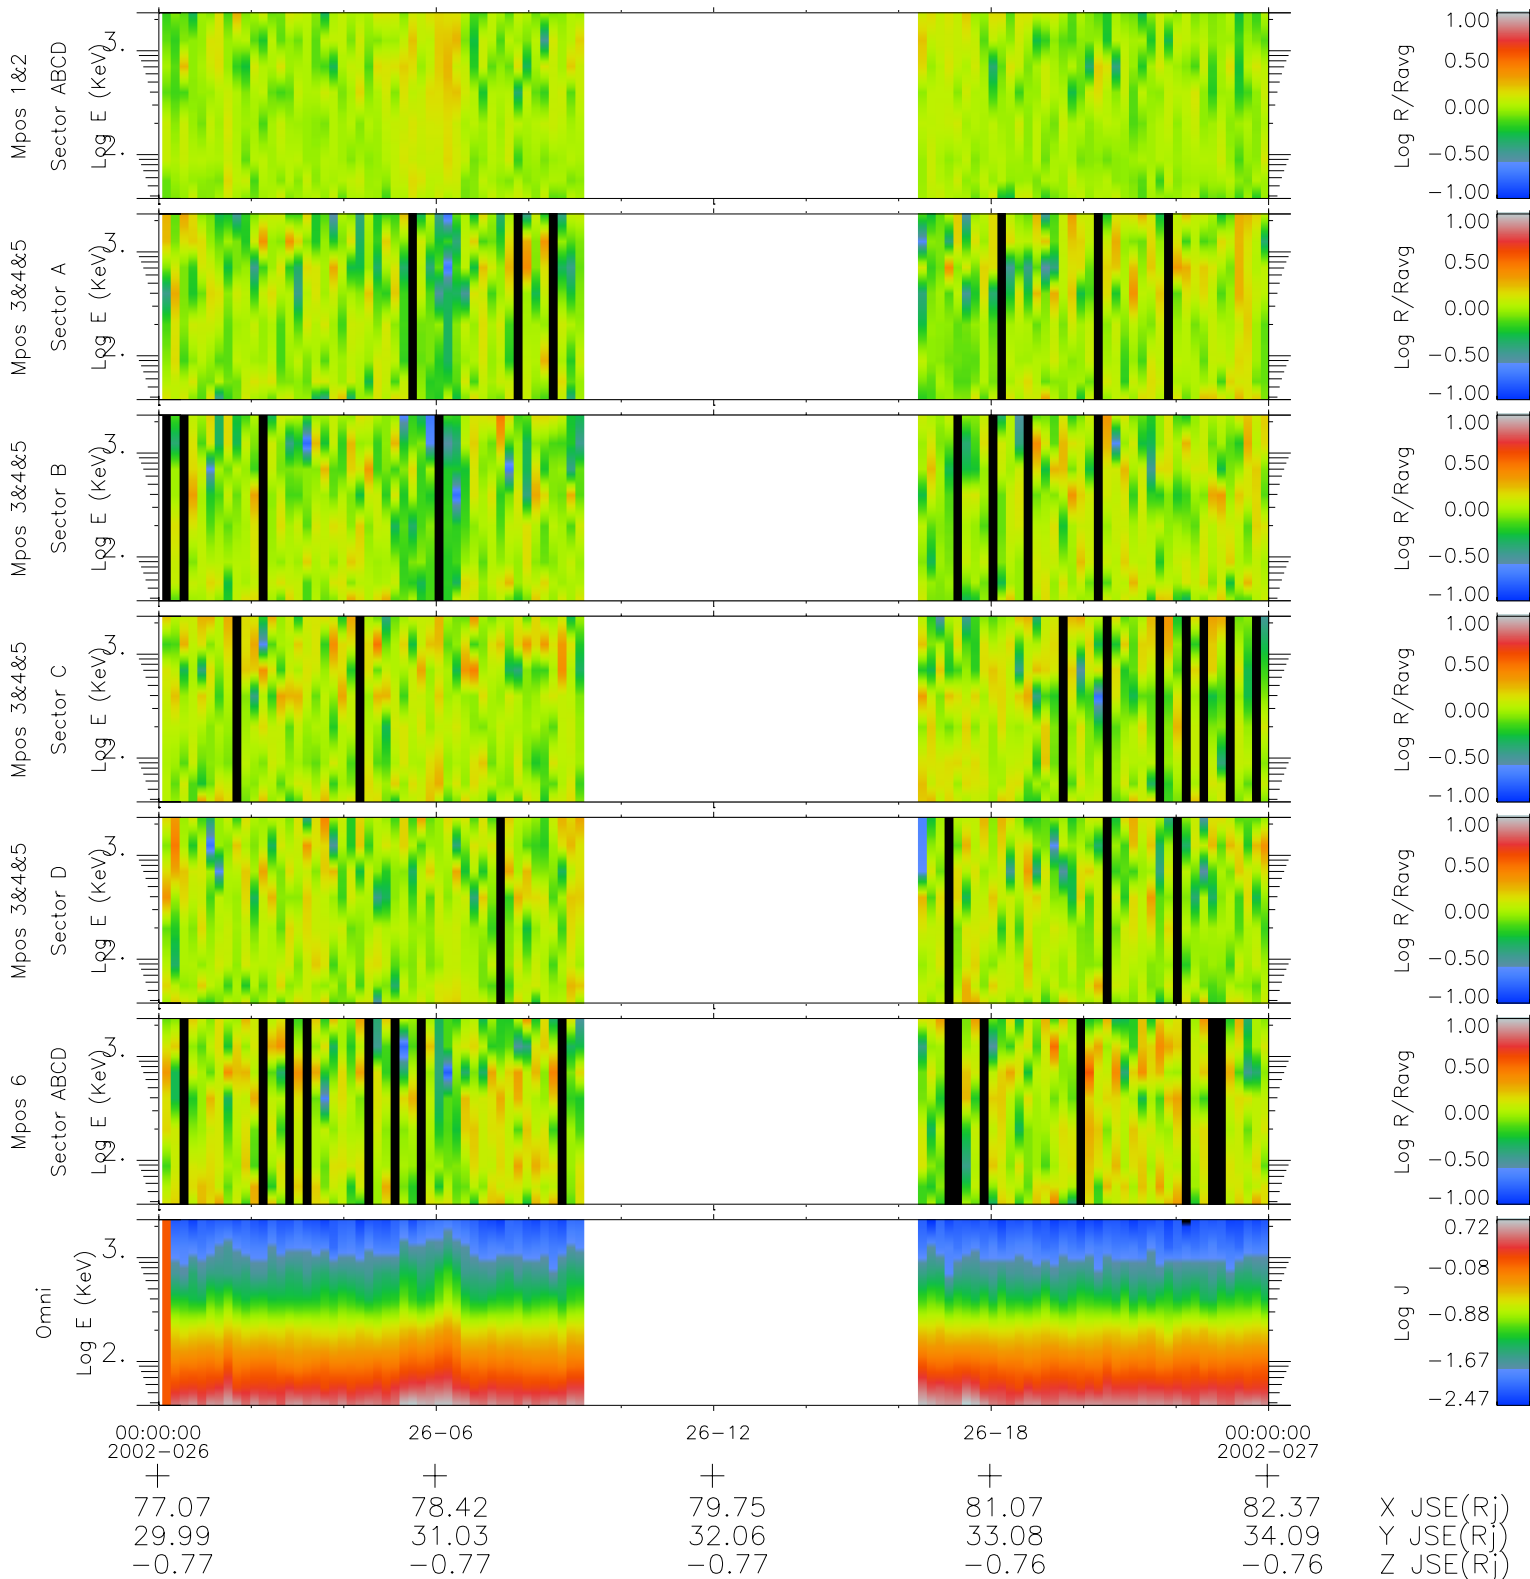

Galileo EPD Real Time R6 Ions Spectra 02026

Software Version: RTSPEC_R6 V 1.20
 Data Production: 28-00-02
 Plot Production: Mon Jan 28 02:36:13 2002
 Color File: wondr3
 Geofactor File: 1.1

- ◇ = Jupiter look direction
- = Corotation look direction