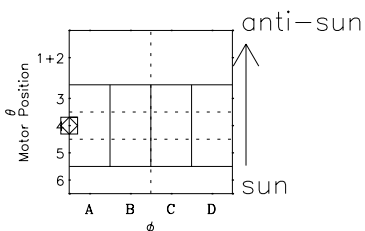

Galileo EPD Real-Time Six-Sector 02026

Software Version: RTLINE_R6 V 1.20
Data Production: 28-00-02
Plot Production: Mon Jan 28 02:37:52 2002

◇ = Jupiter look direction
□ = Corotation look direction