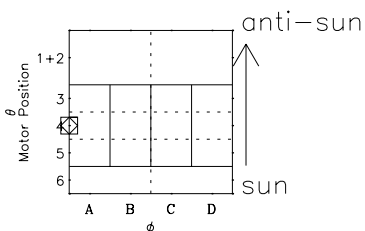

# Galileo EPD Real-Time Six-Sector 02026

Software Version: RTLINE\_R6 V 1.20  
Data Production: 28-00-02  
Plot Production: Mon Jan 28 02:37:51 2002

◇ = Jupiter look direction  
□ = Corotation look direction