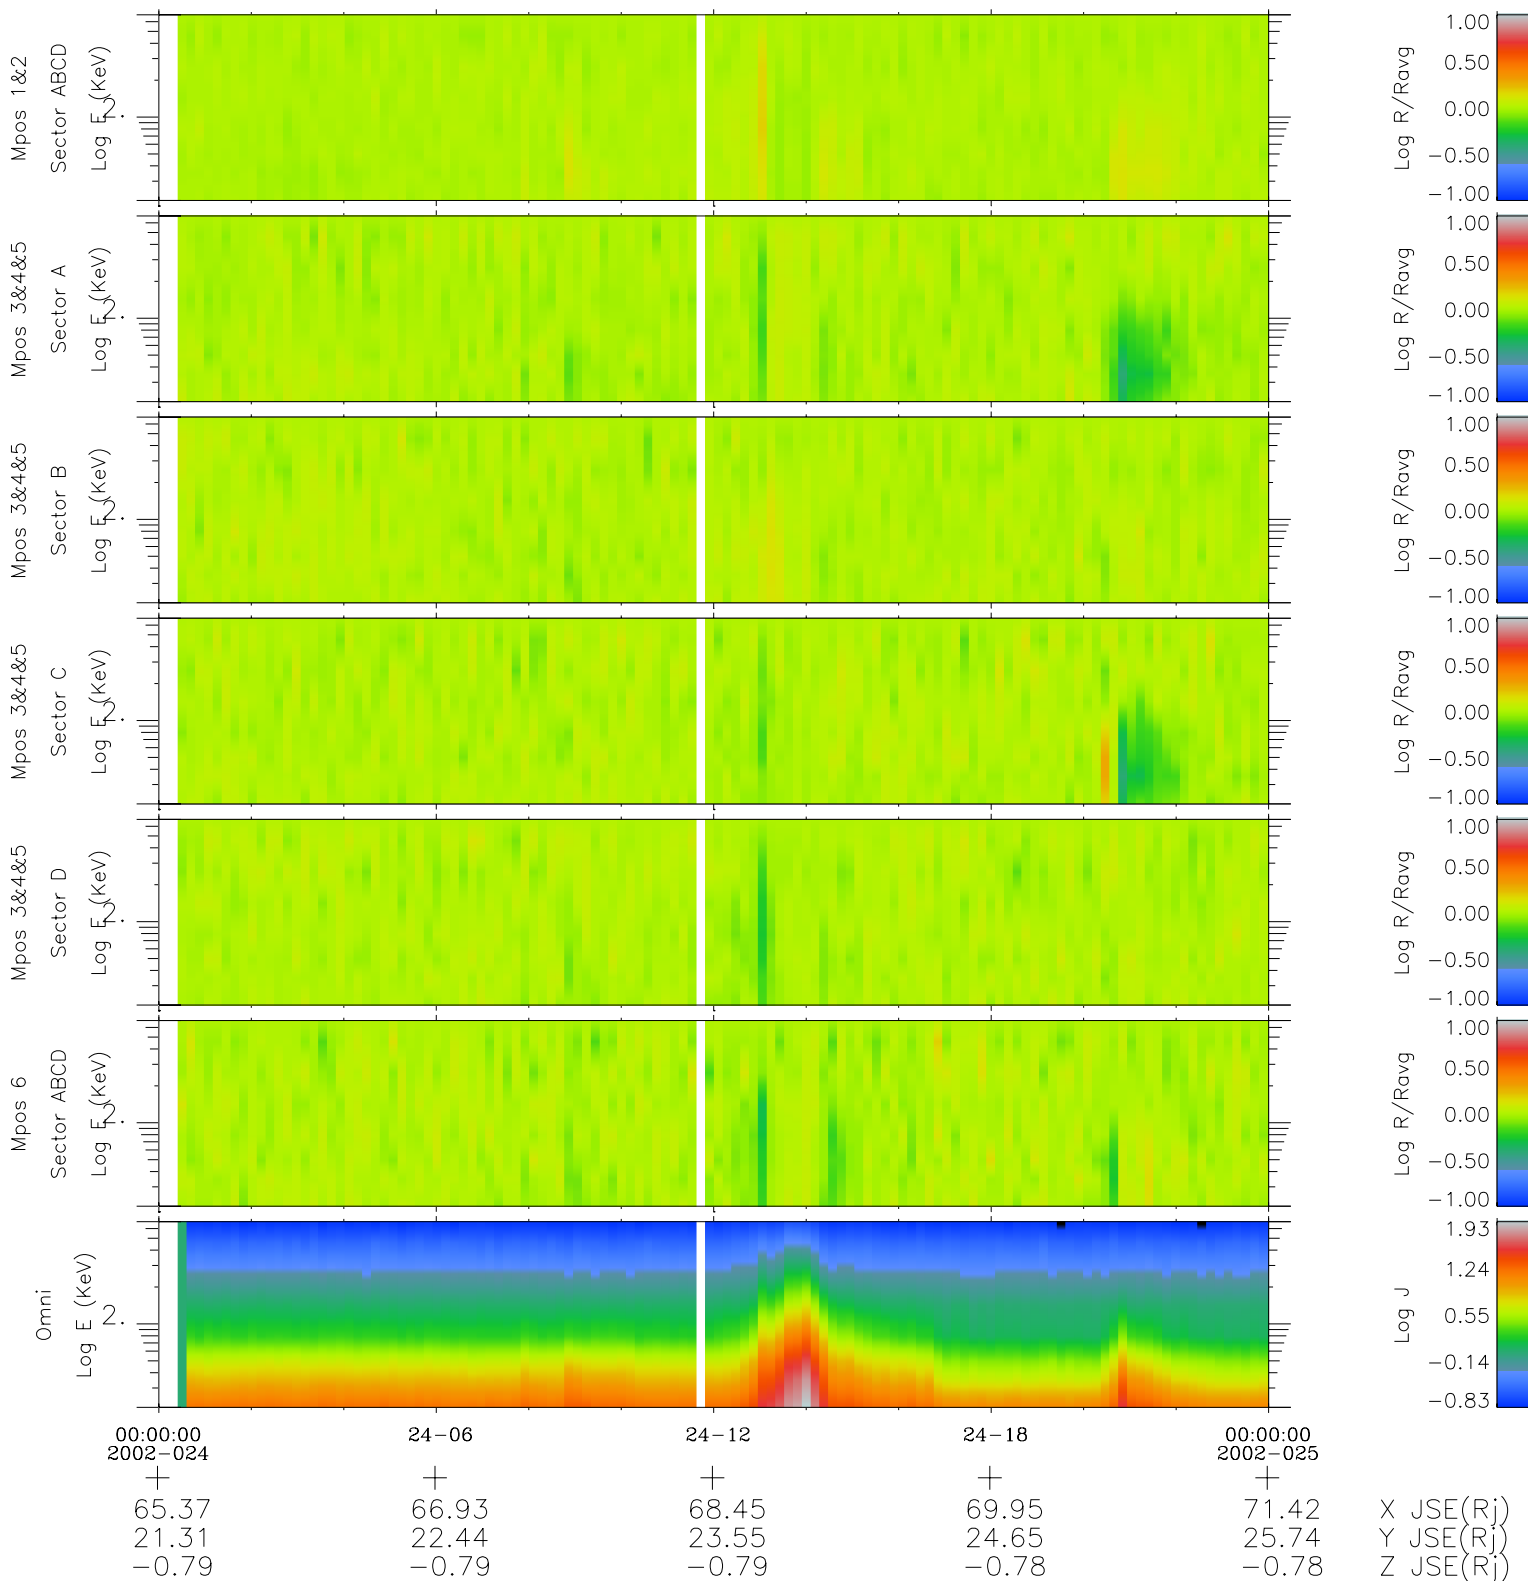

Galileo EPD Real Time R6 Electrons Spectra 02024

Software Version: RTSPEC_R6 V 1.20
 Data Production: 28-00-02
 Plot Production: Mon Jan 28 02:11:46 2002
 Color File: wondr3
 Geofactor File: 1.1

- ◇ = Jupiter look direction
- = Corotation look direction