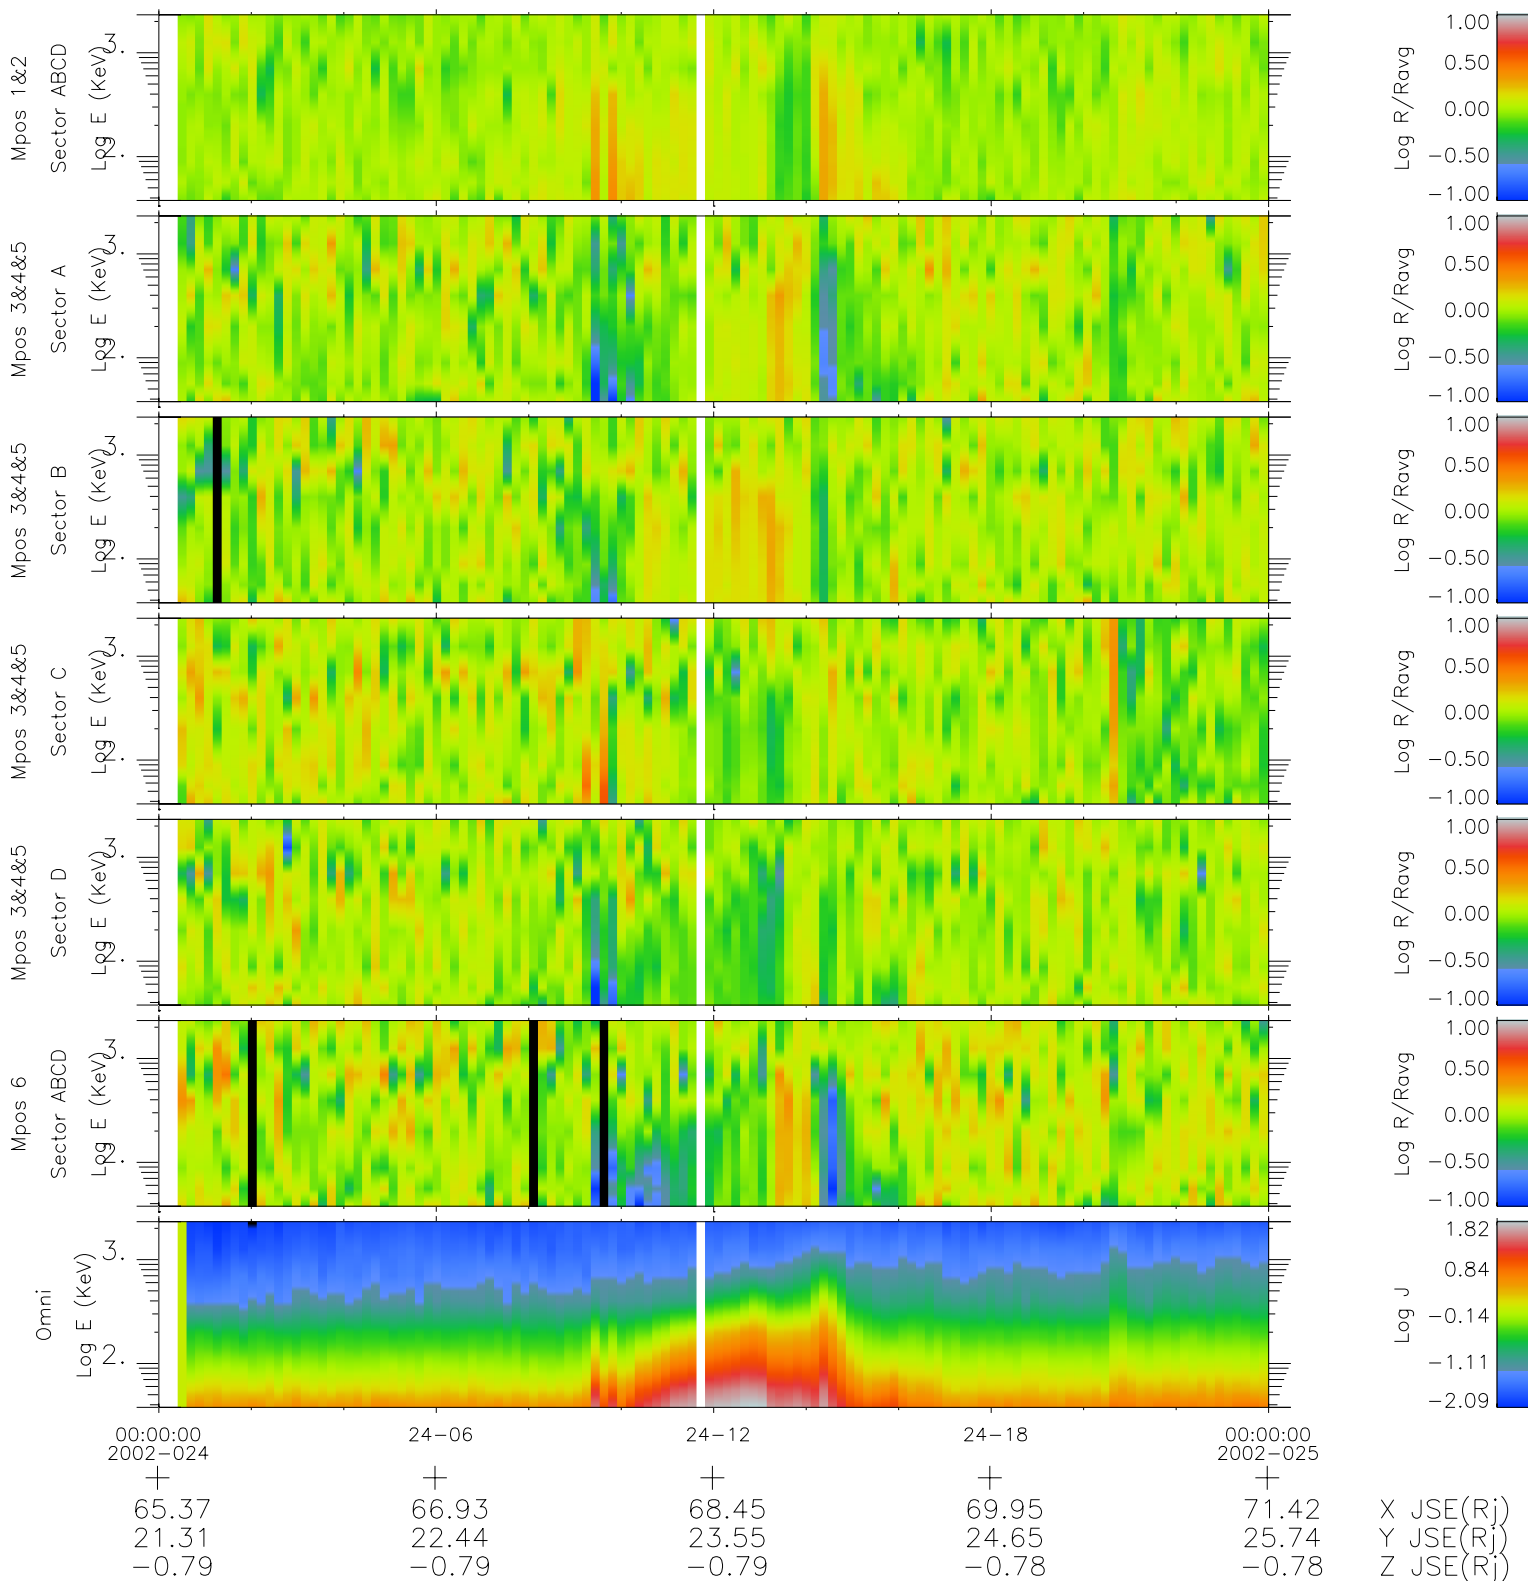

# Galileo EPD Real Time R6 Ions Spectra 02024

Software Version: RTSPEC\_R6 V 1.20  
 Data Production: 28-00-02  
 Plot Production: Mon Jan 28 02:11:40 2002  
 Color File: wondr3  
 Geofactor File: 1.1

- ◇ = Jupiter look direction
- = Corotation look direction