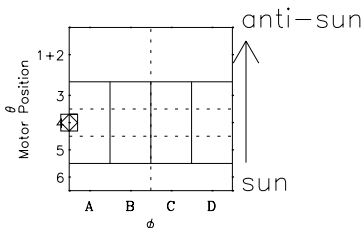

# Galileo EPD Real-Time Six-Sector 02024

Software Version: RTLINE\_R6 V 1.20  
Data Production: 28-00-02  
Plot Production: Mon Jan 28 02:13:45 2002

◇ = Jupiter look direction  
□ = Corotation look direction