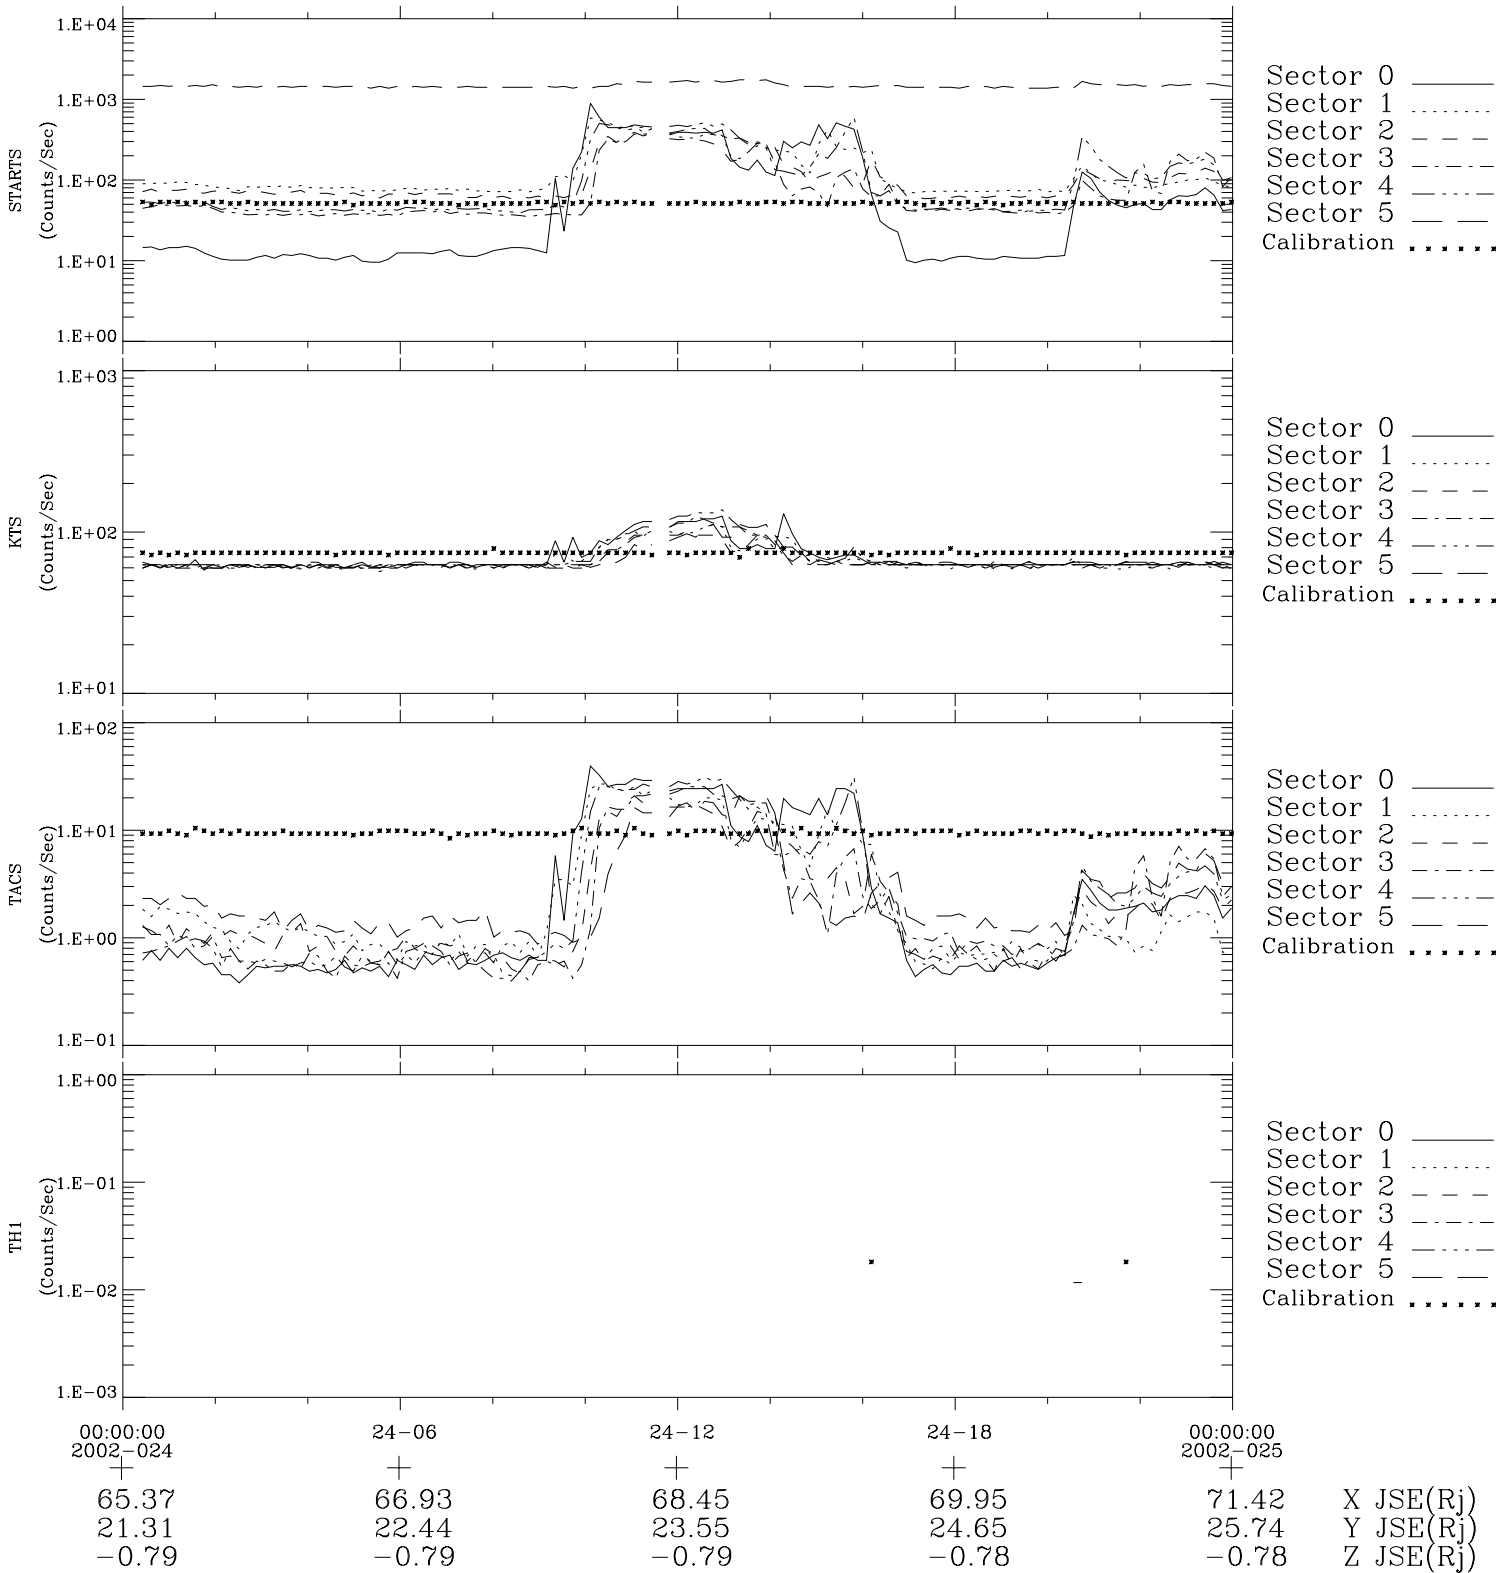

# Galileo EPD Real-Time Six-Sector 02024

Software Version: RTLINE\_R6 V 1.20  
Data Production: 28-00-02  
Plot Production: Mon Jan 28 02:13:45 2002

◇ = Jupiter look direction  
□ = Corotation look direction