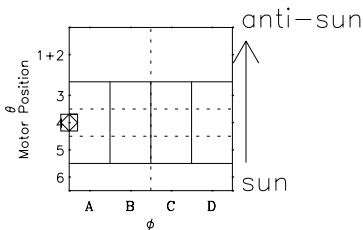

# Galileo EPD Real-Time Six-Sector 02024

Software Version: RTLINE\_R6 V 1.20  
Data Production: 28-00-02  
Plot Production: Mon Jan 28 02:13:44 2002

◇ = Jupiter look direction  
□ = Corotation look direction