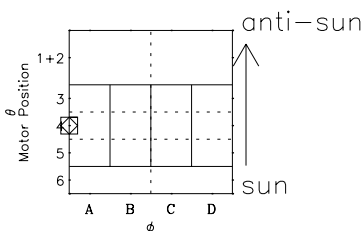

Galileo EPD Real-Time Six-Sector 02024

Software Version: RTLINE_R6 V 1.20
Data Production: 28-00-02
Plot Production: Mon Jan 28 02:13:43 2002

◇ = Jupiter look direction
□ = Corotation look direction