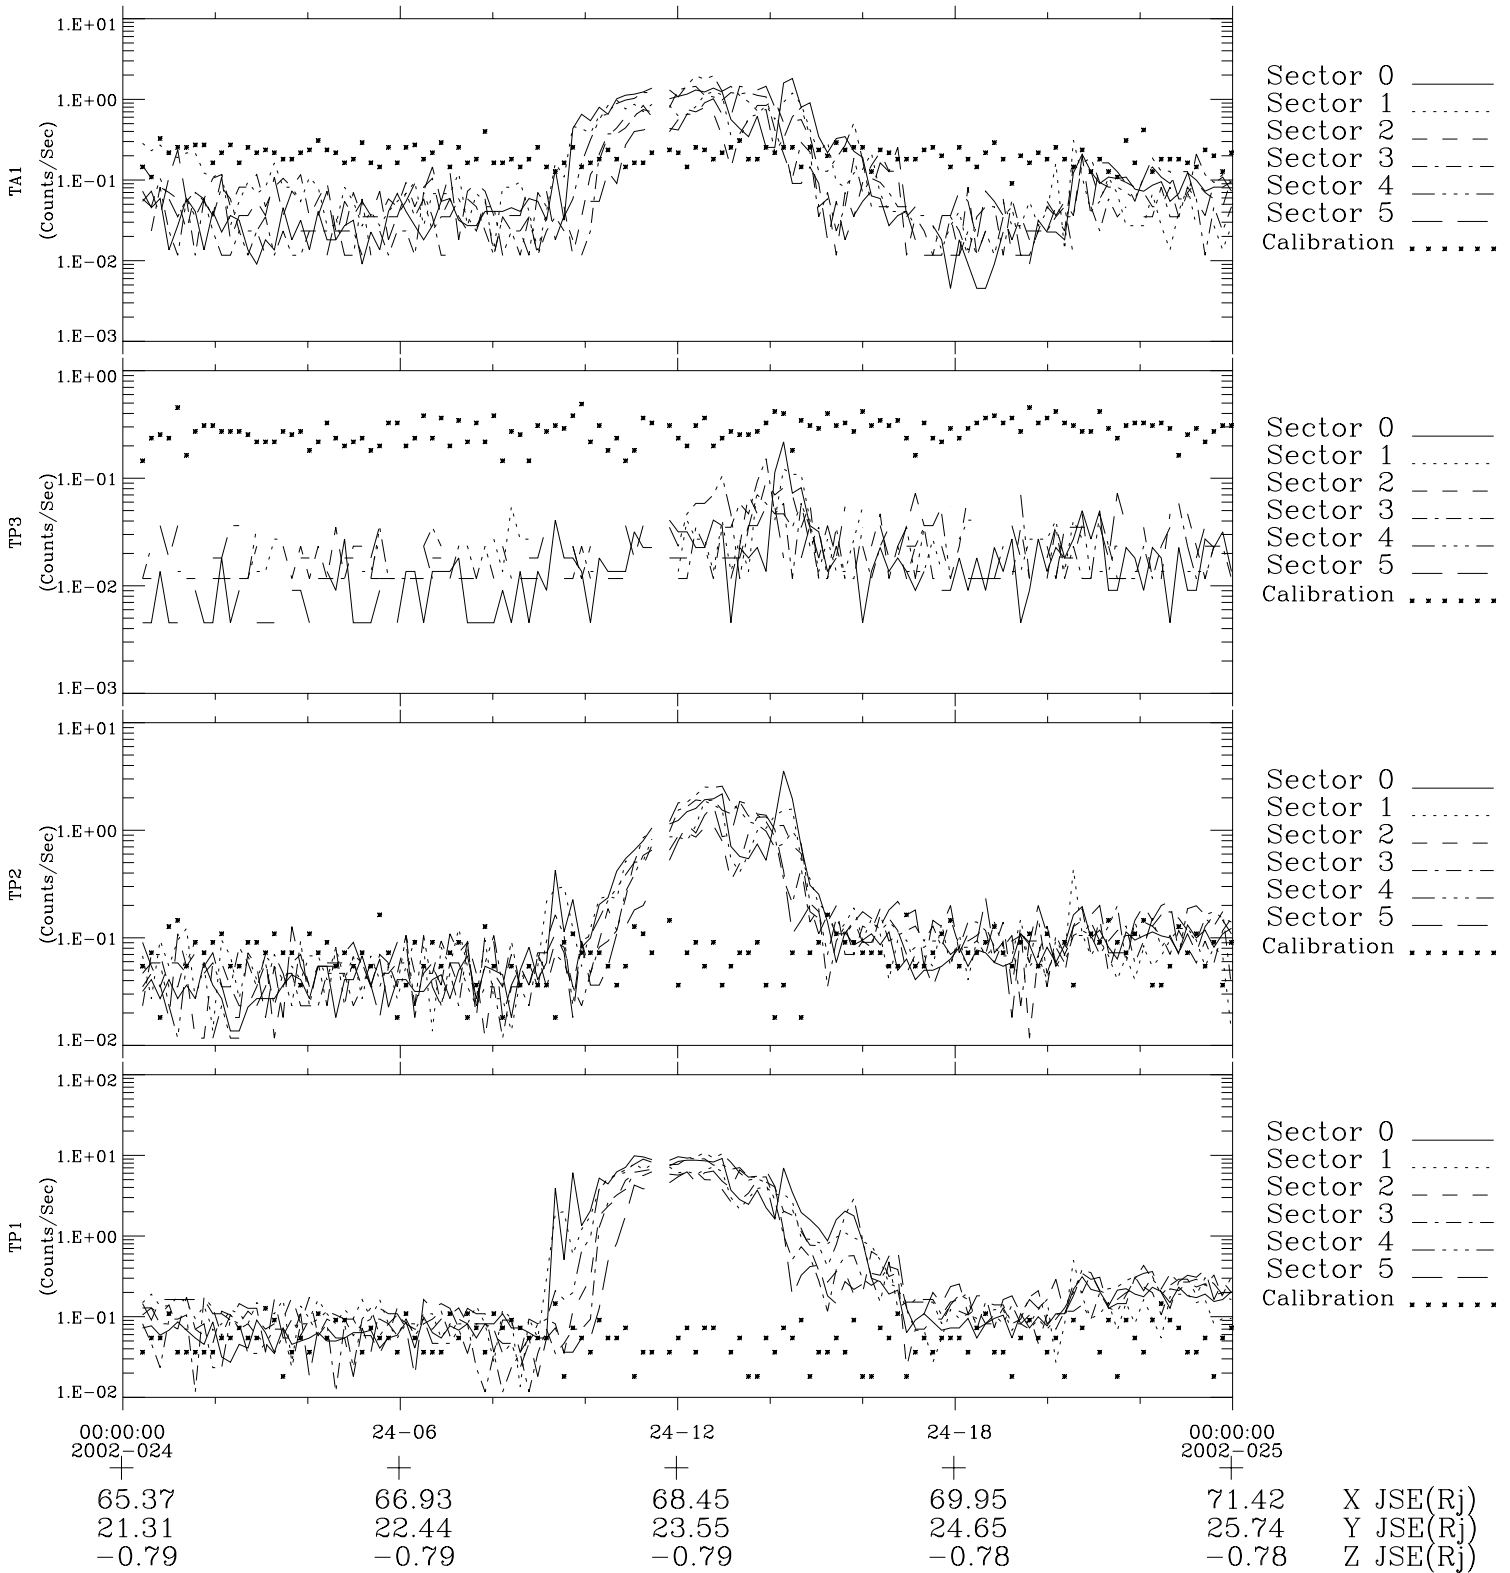

Galileo EPD Real-Time Six-Sector 02024

Software Version: RTLINE_R6 V 1.20
Data Production: 28-00-02
Plot Production: Mon Jan 28 02:13:43 2002

◇ = Jupiter look direction
□ = Corotation look direction