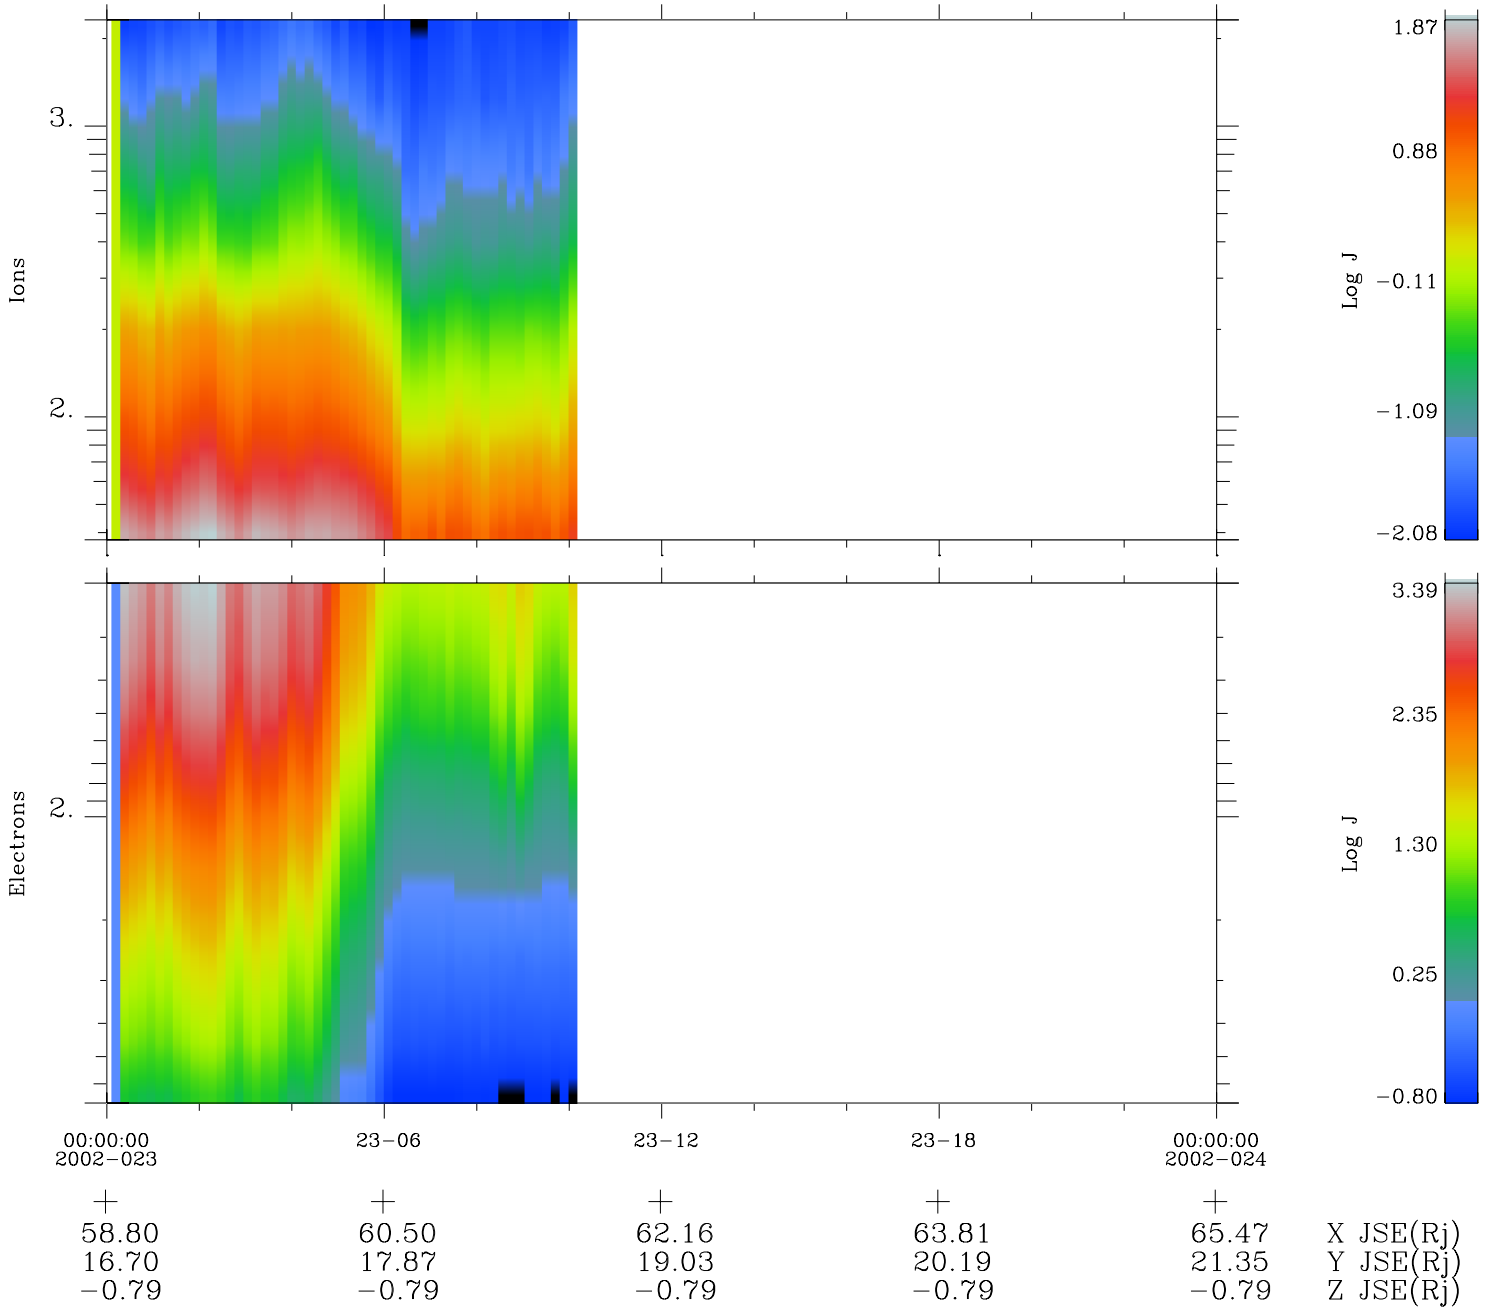

# Galileo EPD Real Time Omni Spectrum 02023

Software Version: RTSPEC\_OMNI V 1.20  
 Data Production: 28-00-02  
 Plot Production: Mon Jan 28 02:02:29 2002  
 Color File: wondr3  
 Geofactor File: 1.1

- ◇ = Jupiter look direction
- = Corotation look direction