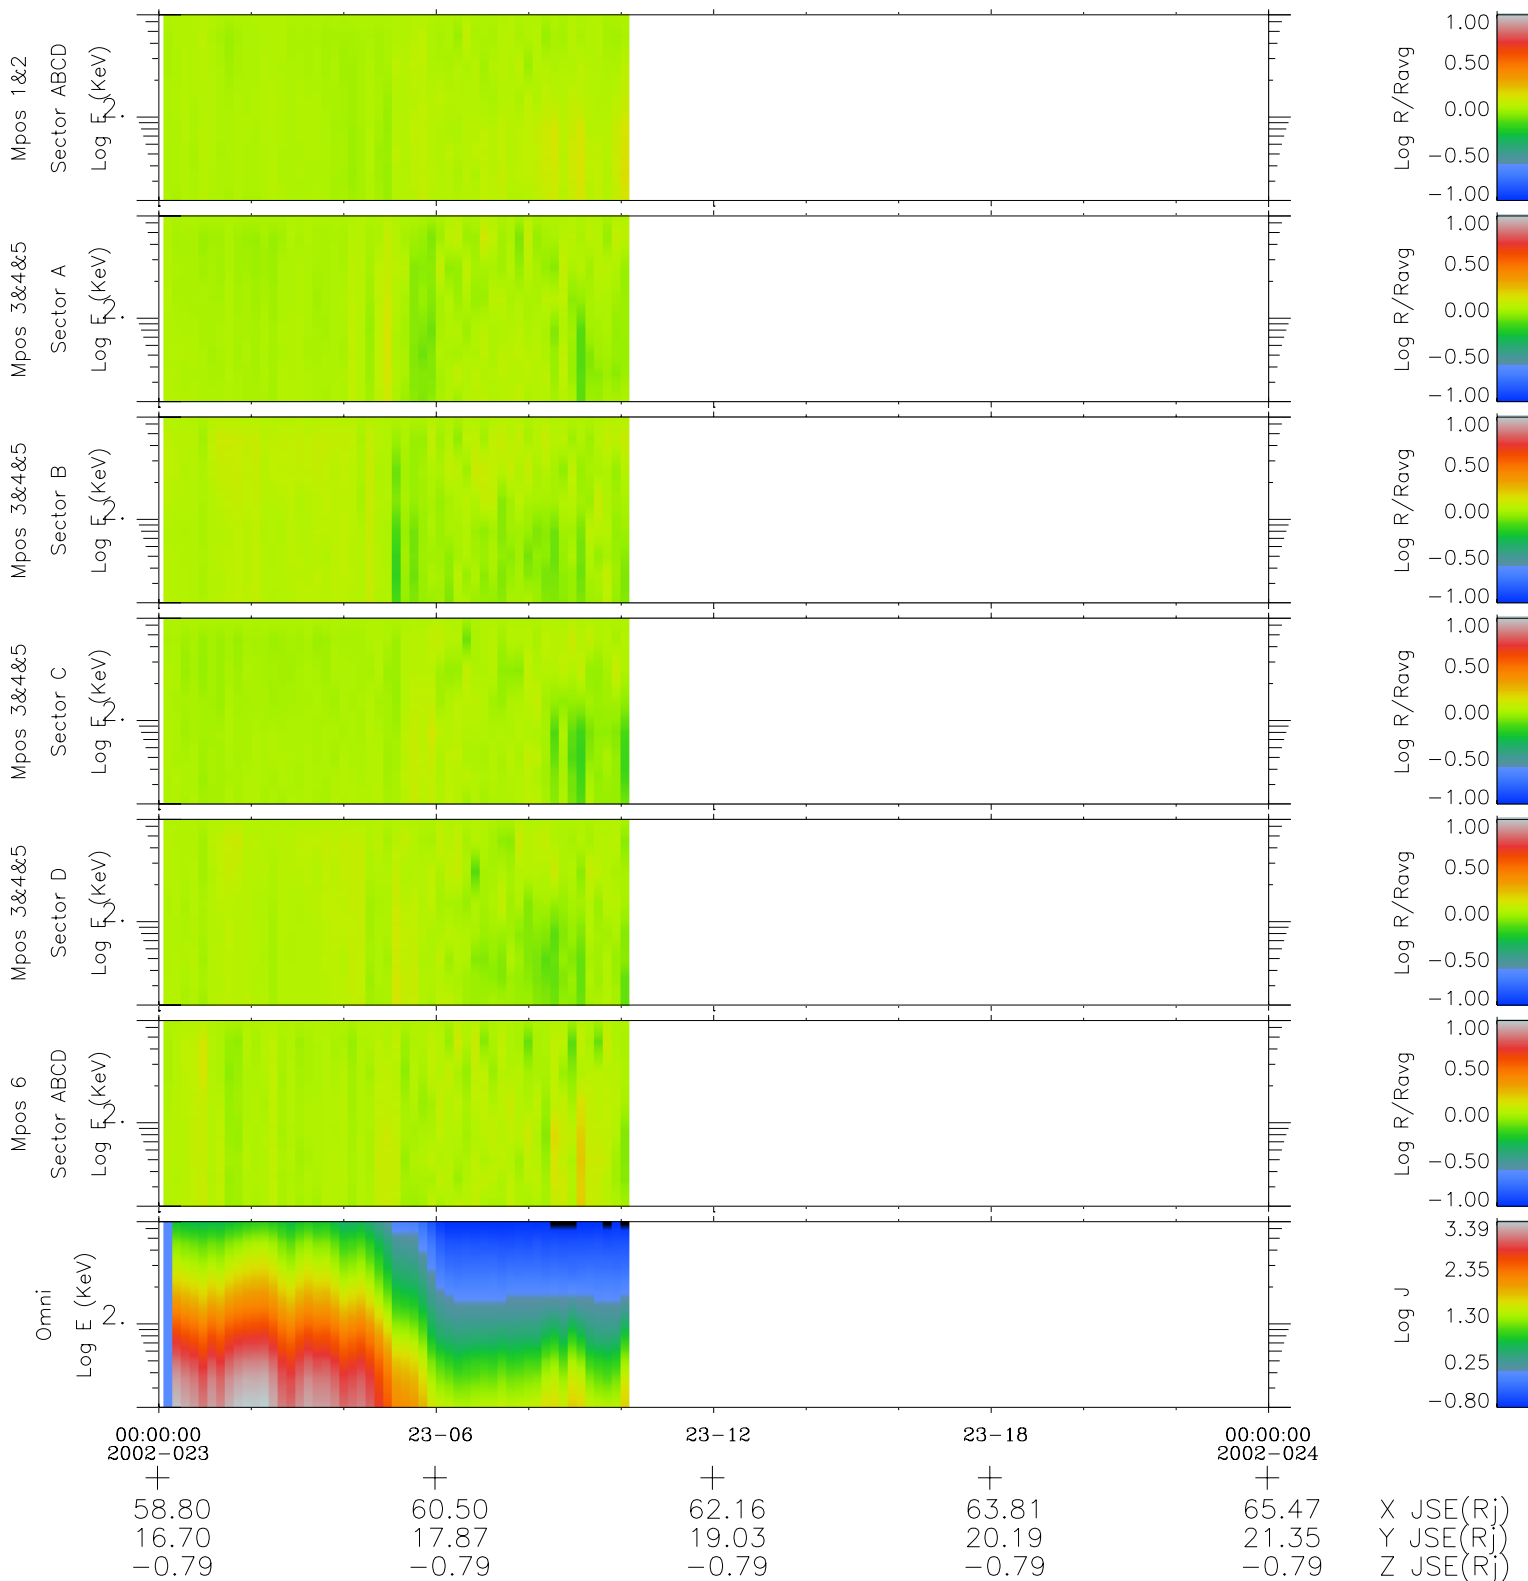

Galileo EPD Real Time R6 Electrons Spectra 02023

Software Version: RTSPEC_R6 V 1.20
 Data Production: 28-00-02
 Plot Production: Mon Jan 28 02:02:24 2002
 Color File: wondr3
 Geofactor File: 1.1

- ◇ = Jupiter look direction
- = Corotation look direction