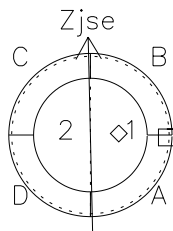

# Galileo EPD Real-Time Omni 02023

Software Version: RTLINE\_OMNI V 1.20  
Data Production: 28-00-02  
Plot Production: Mon Jan 28 02:03:30 2002

- $\diamond$  = Jupiter look direction
- $\square$  = Corotation look direction