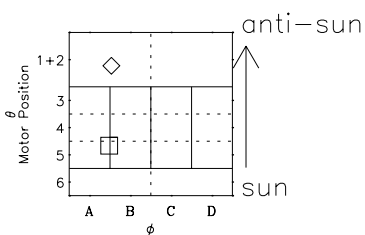

# Galileo EPD Real-Time Omni 02023

Software Version: RTLINE\_OMNI V 1.20  
Data Production: 28-00-02  
Plot Production: Mon Jan 28 02:03:30 2002

- $\diamond$  = Jupiter look direction
- $\square$  = Corotation look direction