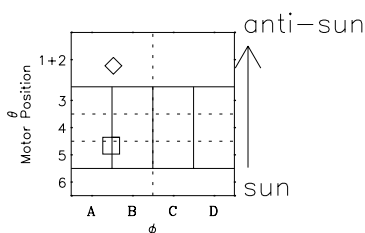

Galileo EPD Real-Time Six-Sector 02023

Software Version: RTLINE_R6 V 1.20
Data Production: 28-00-02
Plot Production: Mon Jan 28 02:03:35 2002

◇ = Jupiter look direction
□ = Corotation look direction