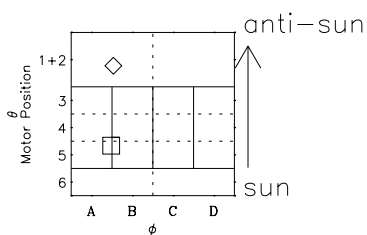

# Galileo EPD Real-Time Six-Sector 02023

Software Version: RTLINE\_R6 V 1.20  
Data Production: 28-00-02  
Plot Production: Mon Jan 28 02:03:34 2002

◇ = Jupiter look direction  
□ = Corotation look direction