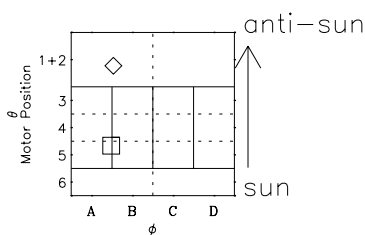

Galileo EPD Real-Time Six-Sector 02023

Software Version: RTLINE_R6 V 1.20
Data Production: 28-00-02
Plot Production: Mon Jan 28 02:03:33 2002

◇ = Jupiter look direction
□ = Corotation look direction