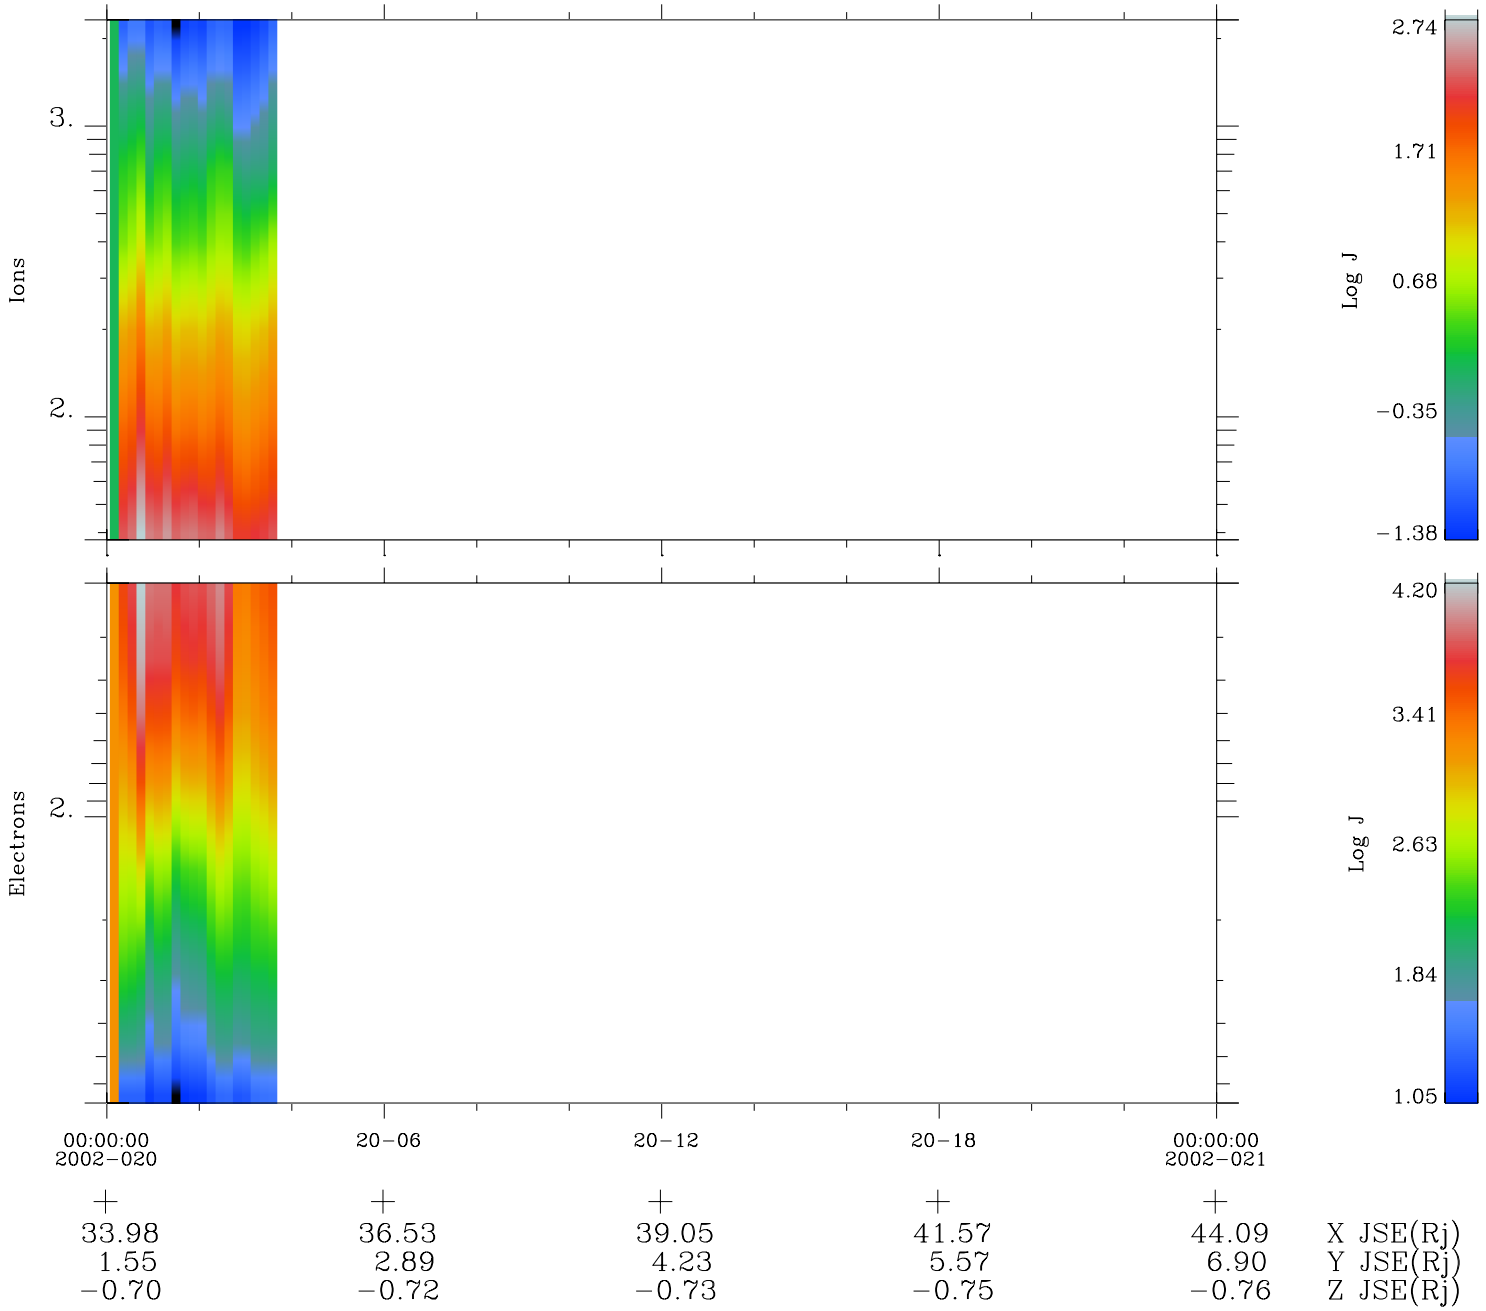

Galileo EPD Real Time Omni Spectrum 02020

Software Version: RTSPEC_OMNI V 1.20
 Data Production: 23-00-02
 Plot Production: Thu Jan 24 02:01:41 2002
 Color File: wondr3
 Geofactor File: 1.1

◇ = Jupiter look direction
 □ = Corotation look direction