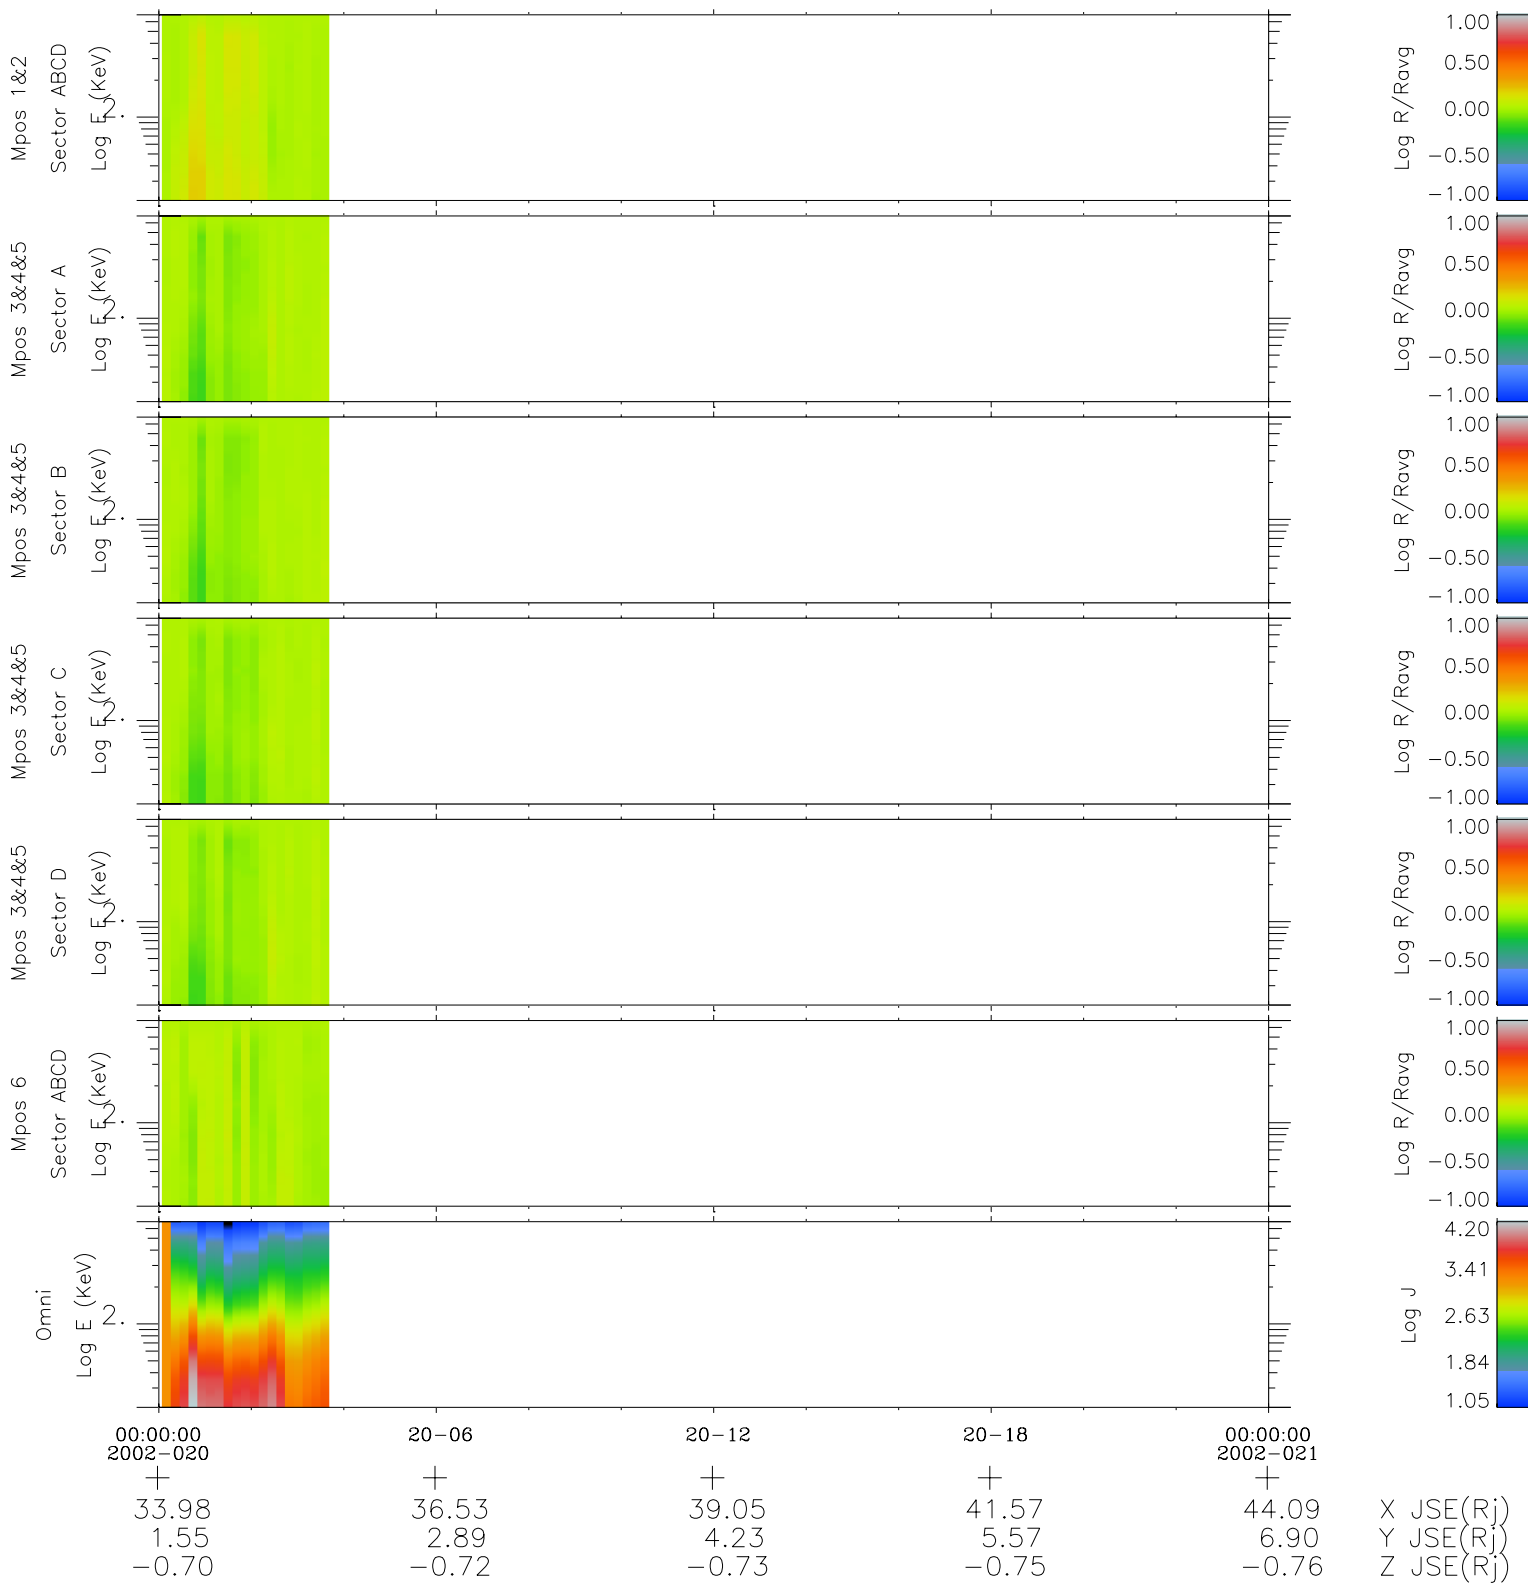

Galileo EPD Real Time R6 Electrons Spectra 02020

Software Version: RTSPEC_R6 V 1.20
 Data Production: 23-00-02
 Plot Production: Thu Jan 24 02:01:37 2002
 Color File: wondr3
 Geofactor File: 1.1

- ◇ = Jupiter look direction
- = Corotation look direction