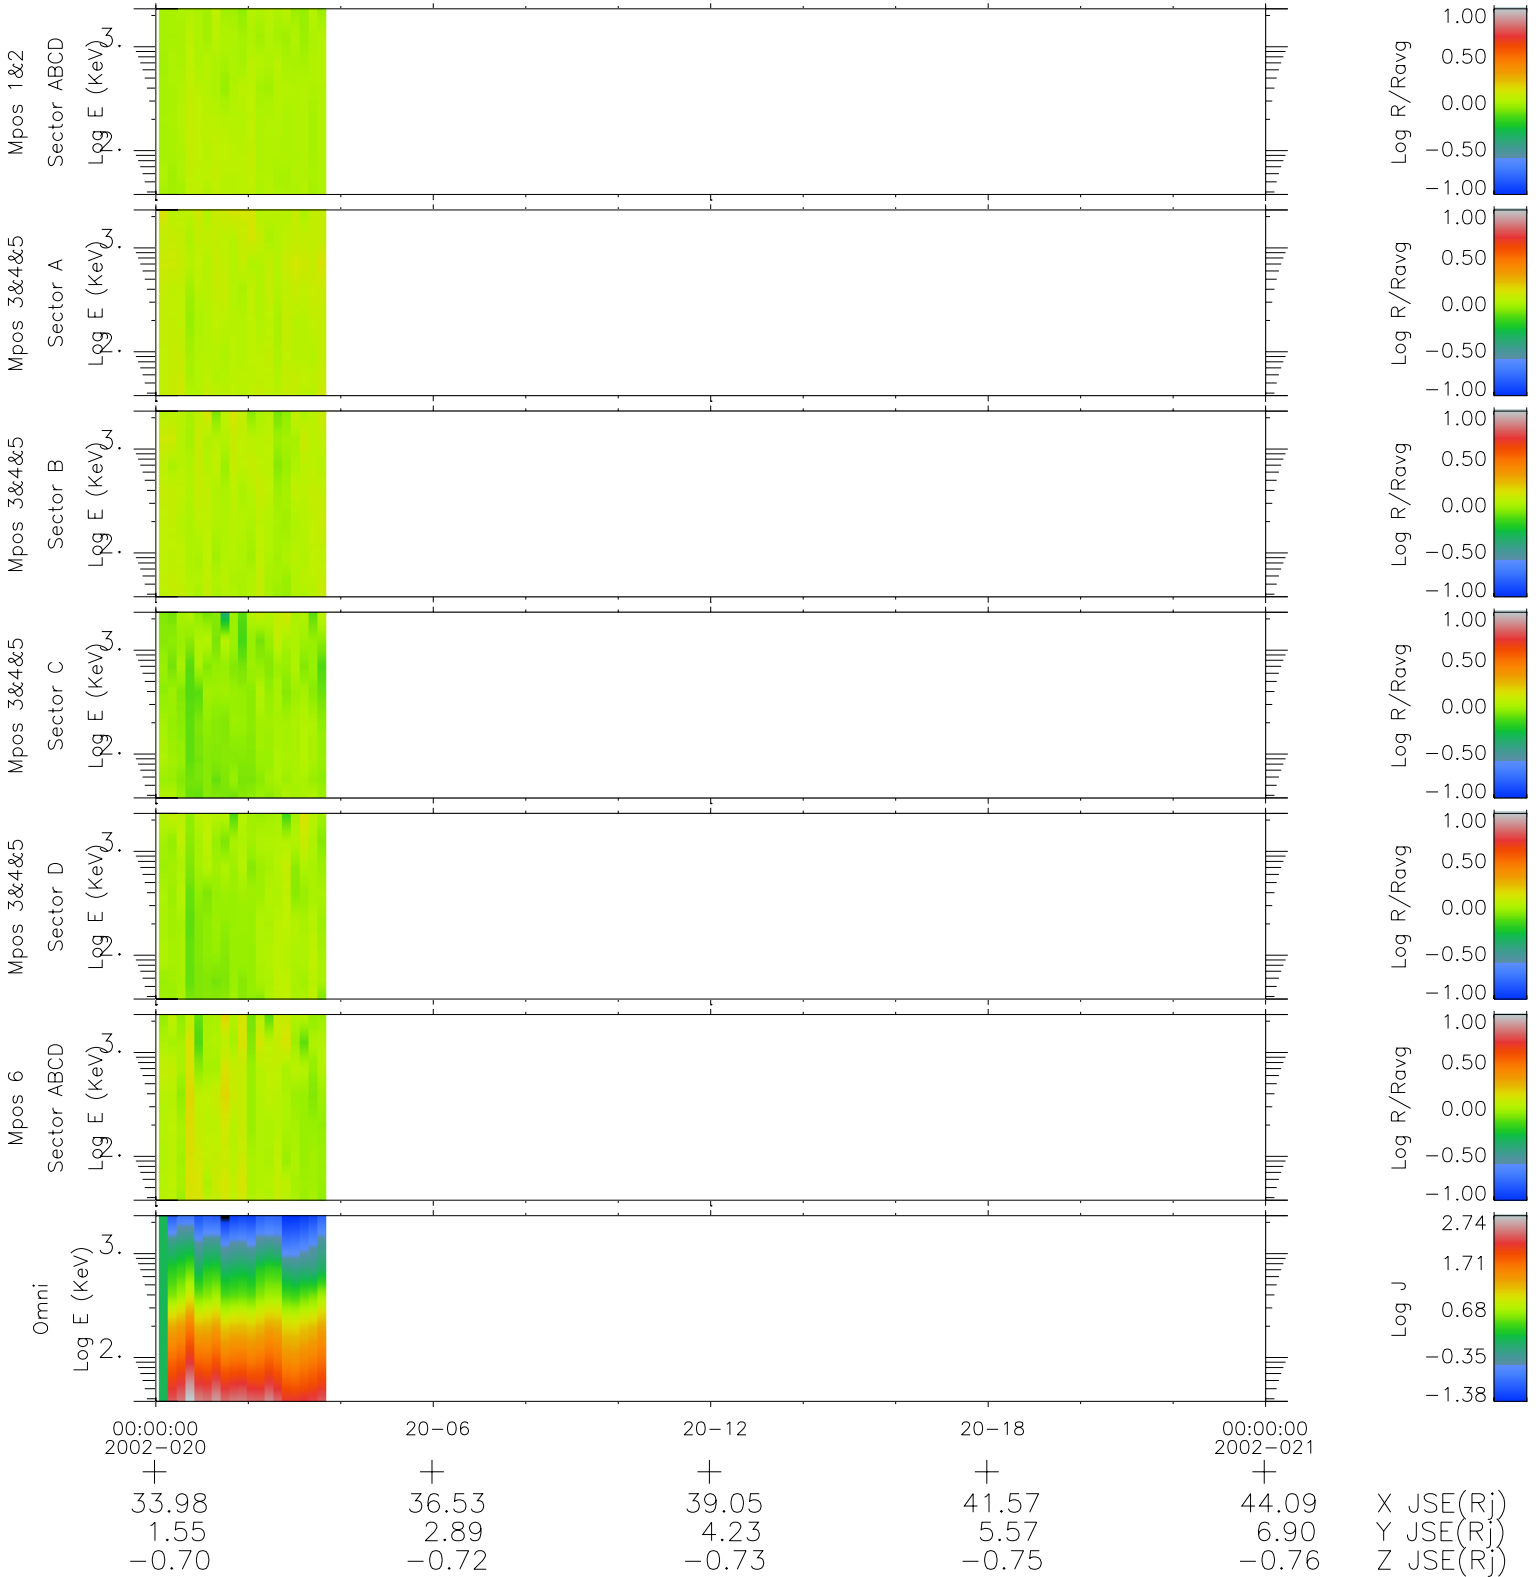

Galileo EPD Real Time R6 Ions Spectra 02020

Software Version: RTSPEC_R6 V 1.20
 Data Production: 23-00-02
 Plot Production: Thu Jan 24 02:01:34 2002
 Color File: wondr3
 Geofactor File: 1.1

◇ = Jupiter look direction
 □ = Corotation look direction