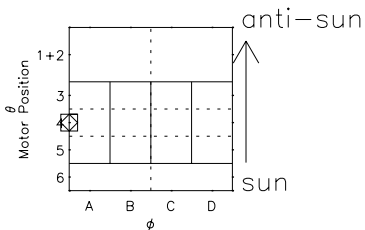

Galileo EPD Real Time R6 Ions Spectra 02020

Software Version: RTSPEC_R6 V 1.20
 Data Production: 23-00-02
 Plot Production: Thu Jan 24 02:01:34 2002
 Color File: wondr3
 Geofactor File: 1.1

◇ = Jupiter look direction
 □ = Corotation look direction