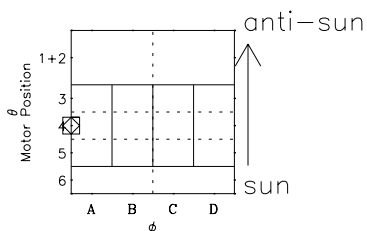

# Galileo EPD Real-Time Six-Sector 02020

Software Version: RTLINE\_R6 V 1.20  
Data Production: 23-00-02  
Plot Production: Thu Jan 24 02:02:23 2002

◇ = Jupiter look direction  
□ = Corotation look direction