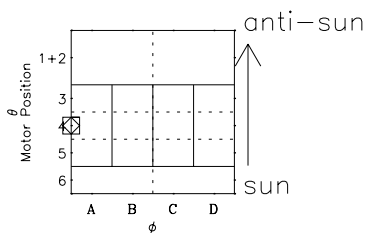

Galileo EPD Real-Time Six-Sector 02020

Software Version: RTLINE_R6 V 1.20
Data Production: 23-00-02
Plot Production: Thu Jan 24 02:02:23 2002

◇ = Jupiter look direction
□ = Corotation look direction