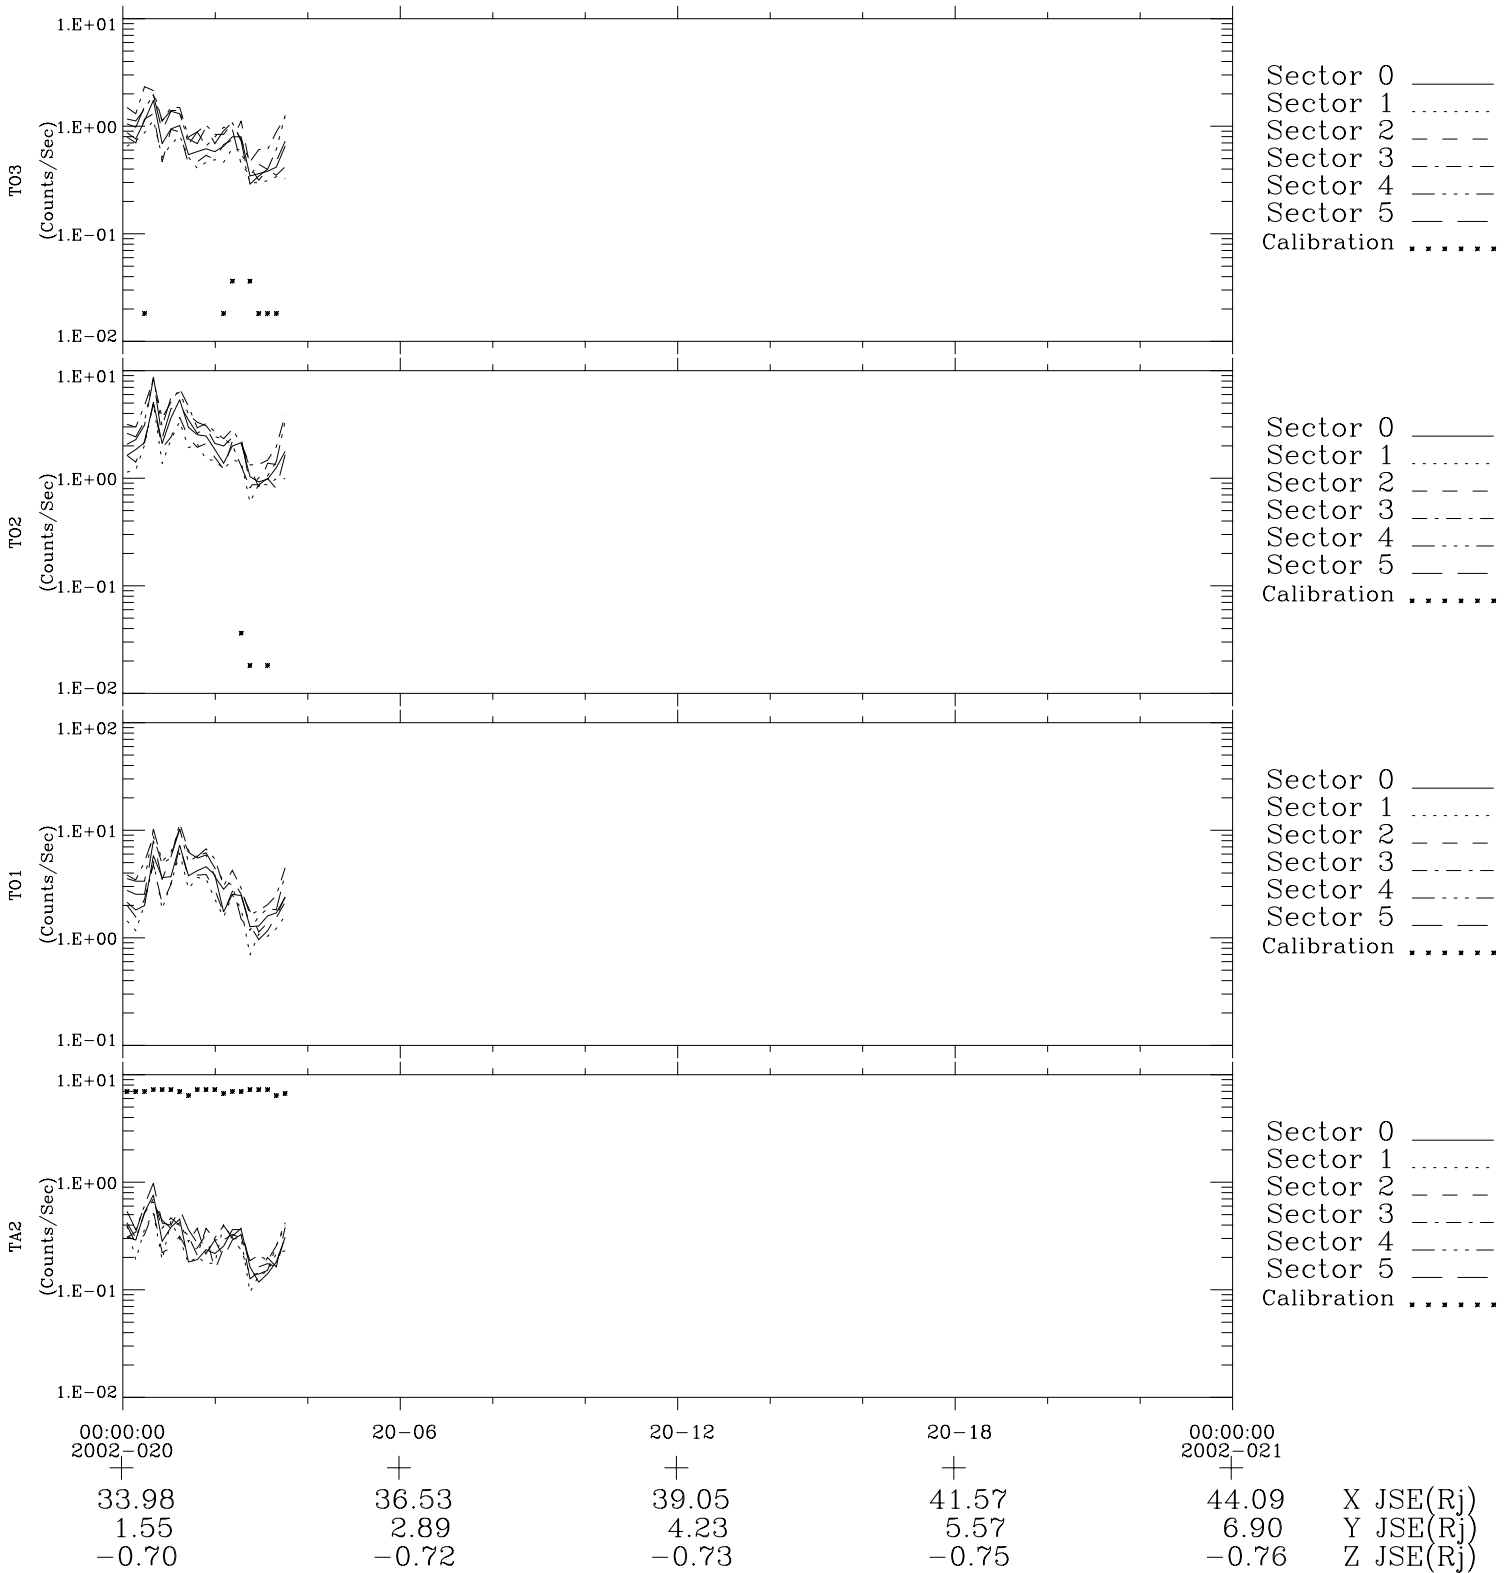

Galileo EPD Real-Time Six-Sector 02020

Software Version: RTLINE_R6 V 1.20
Data Production: 23-00-02
Plot Production: Thu Jan 24 02:02:22 2002

◇ = Jupiter look direction
□ = Corotation look direction