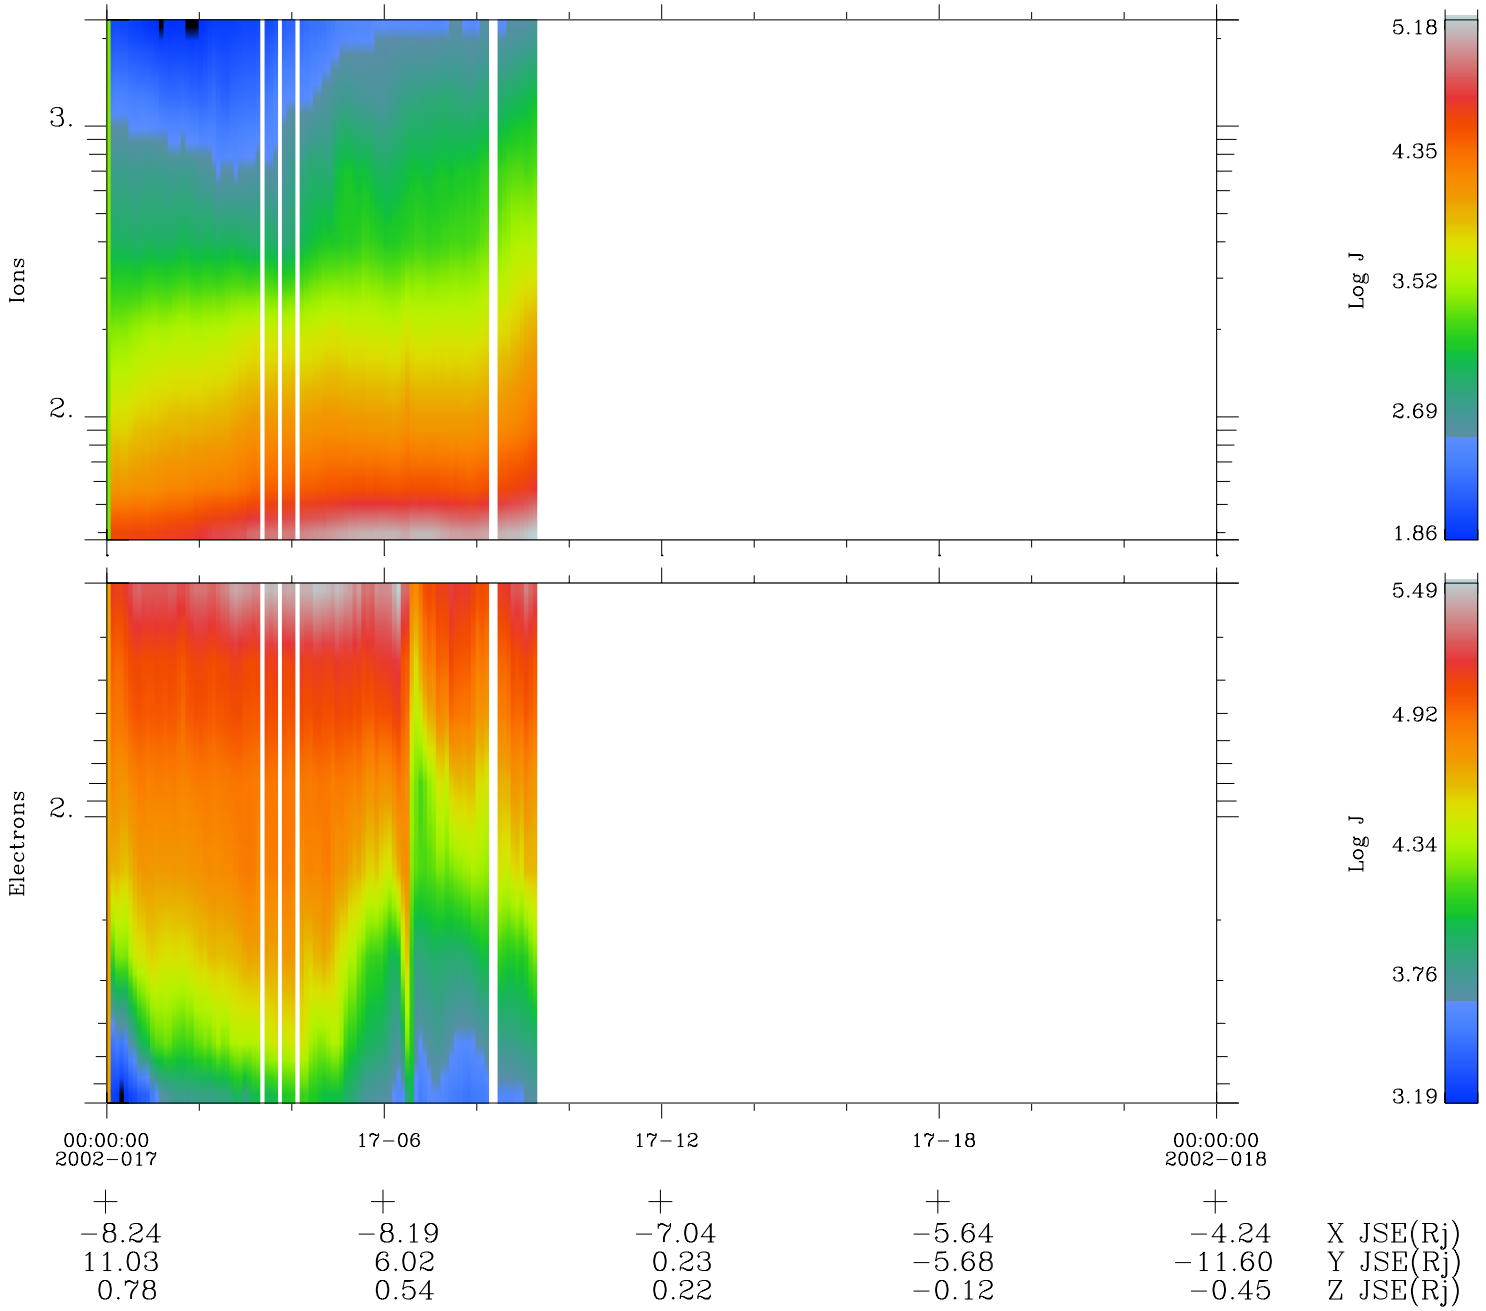

# Galileo EPD Real Time Omni Spectrum 02017

Software Version: RTSPEC\_OMNI V 1.20  
 Data Production: 23-00-02  
 Plot Production: Wed Jan 23 08:11:55 2002  
 Color File: wondr3  
 Geofactor File: 1.1

◇ = Jupiter look direction  
 □ = Corotation look direction