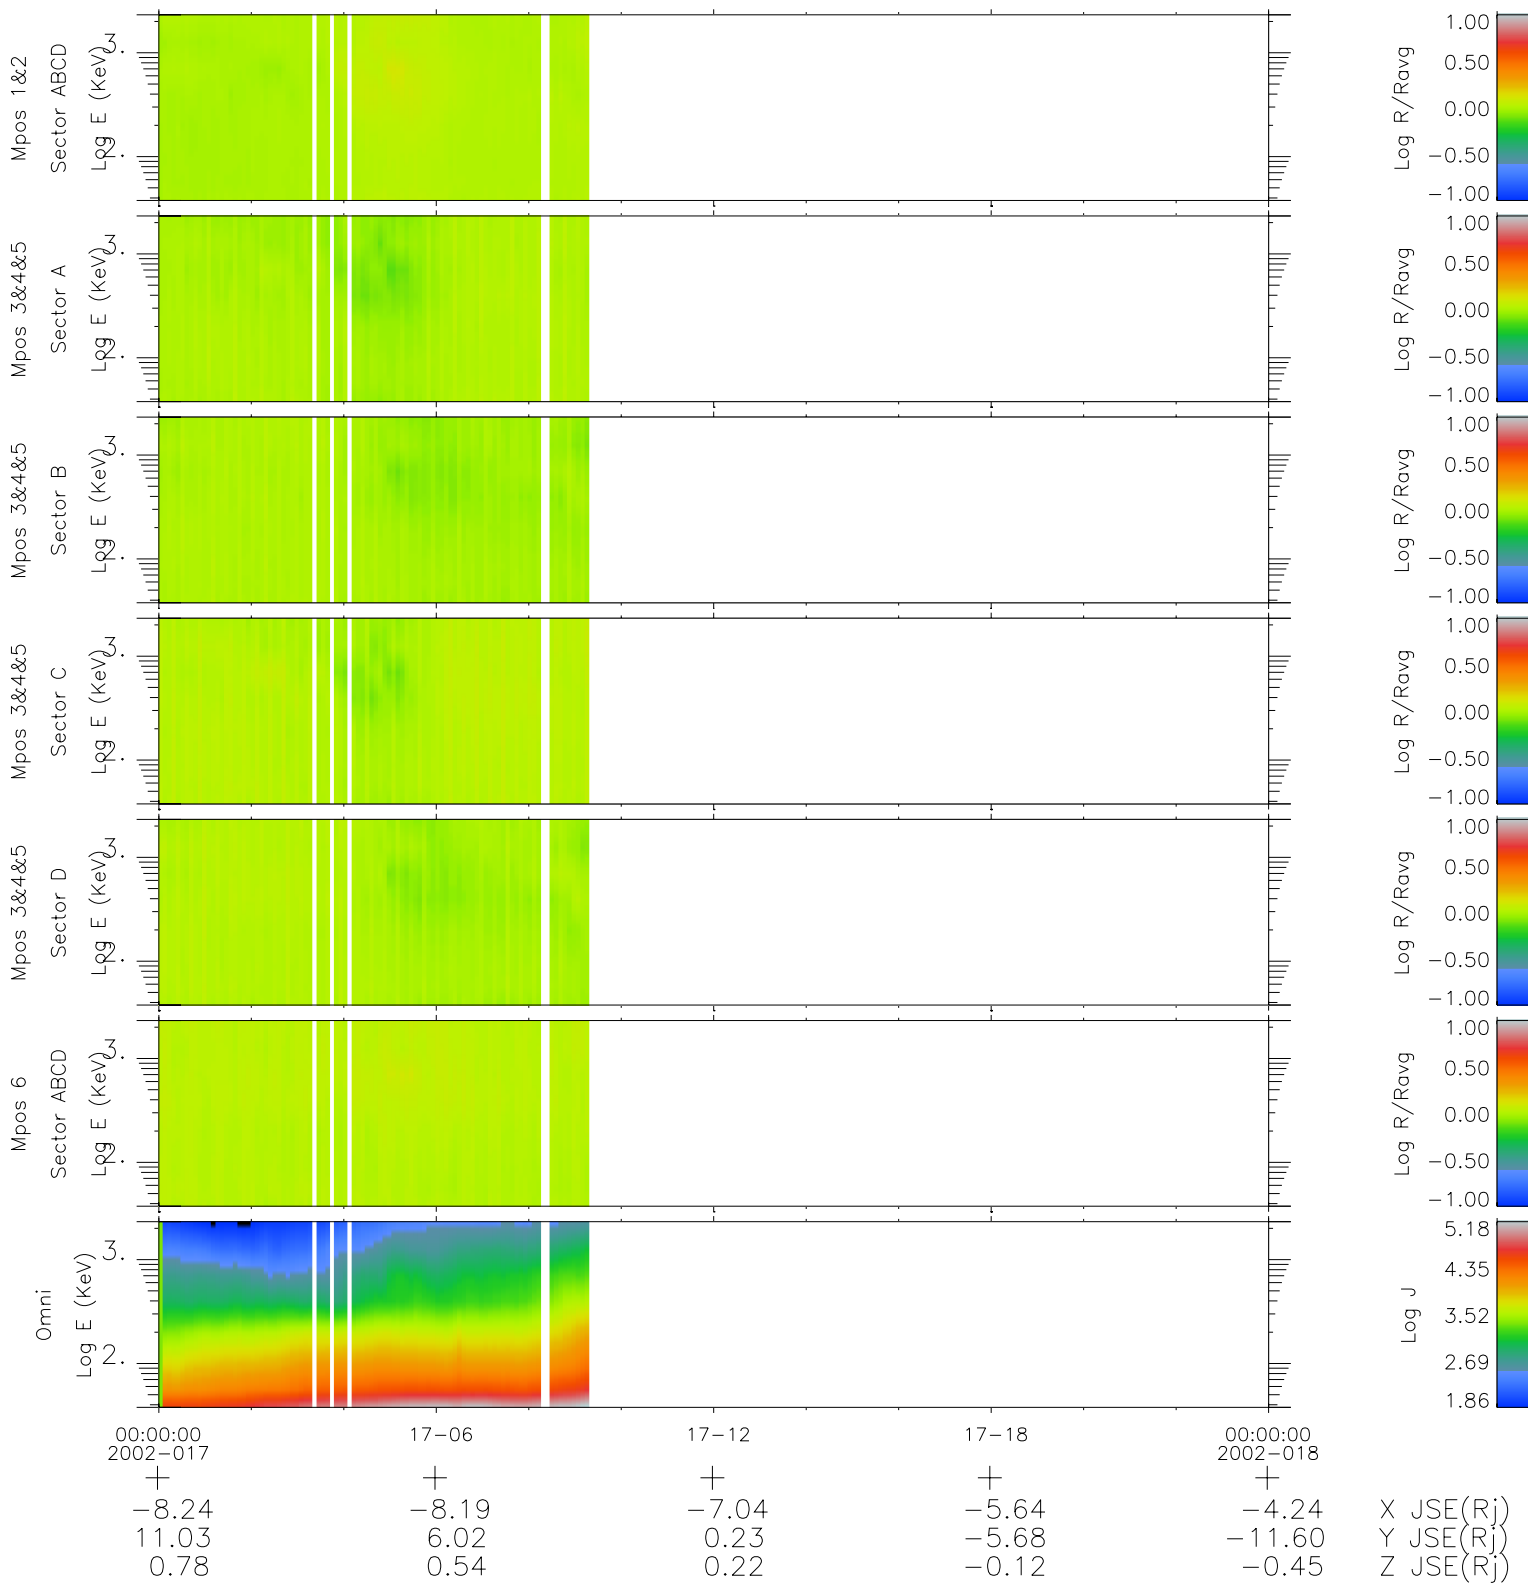

Galileo EPD Real Time R6 Ions Spectra 02017

Software Version: RTSPEC_R6 V 1.20
 Data Production: 23-00-02
 Plot Production: Wed Jan 23 08:11:43 2002
 Color File: wondr3
 Geofactor File: 1.1

- ◇ = Jupiter look direction
- = Corotation look direction