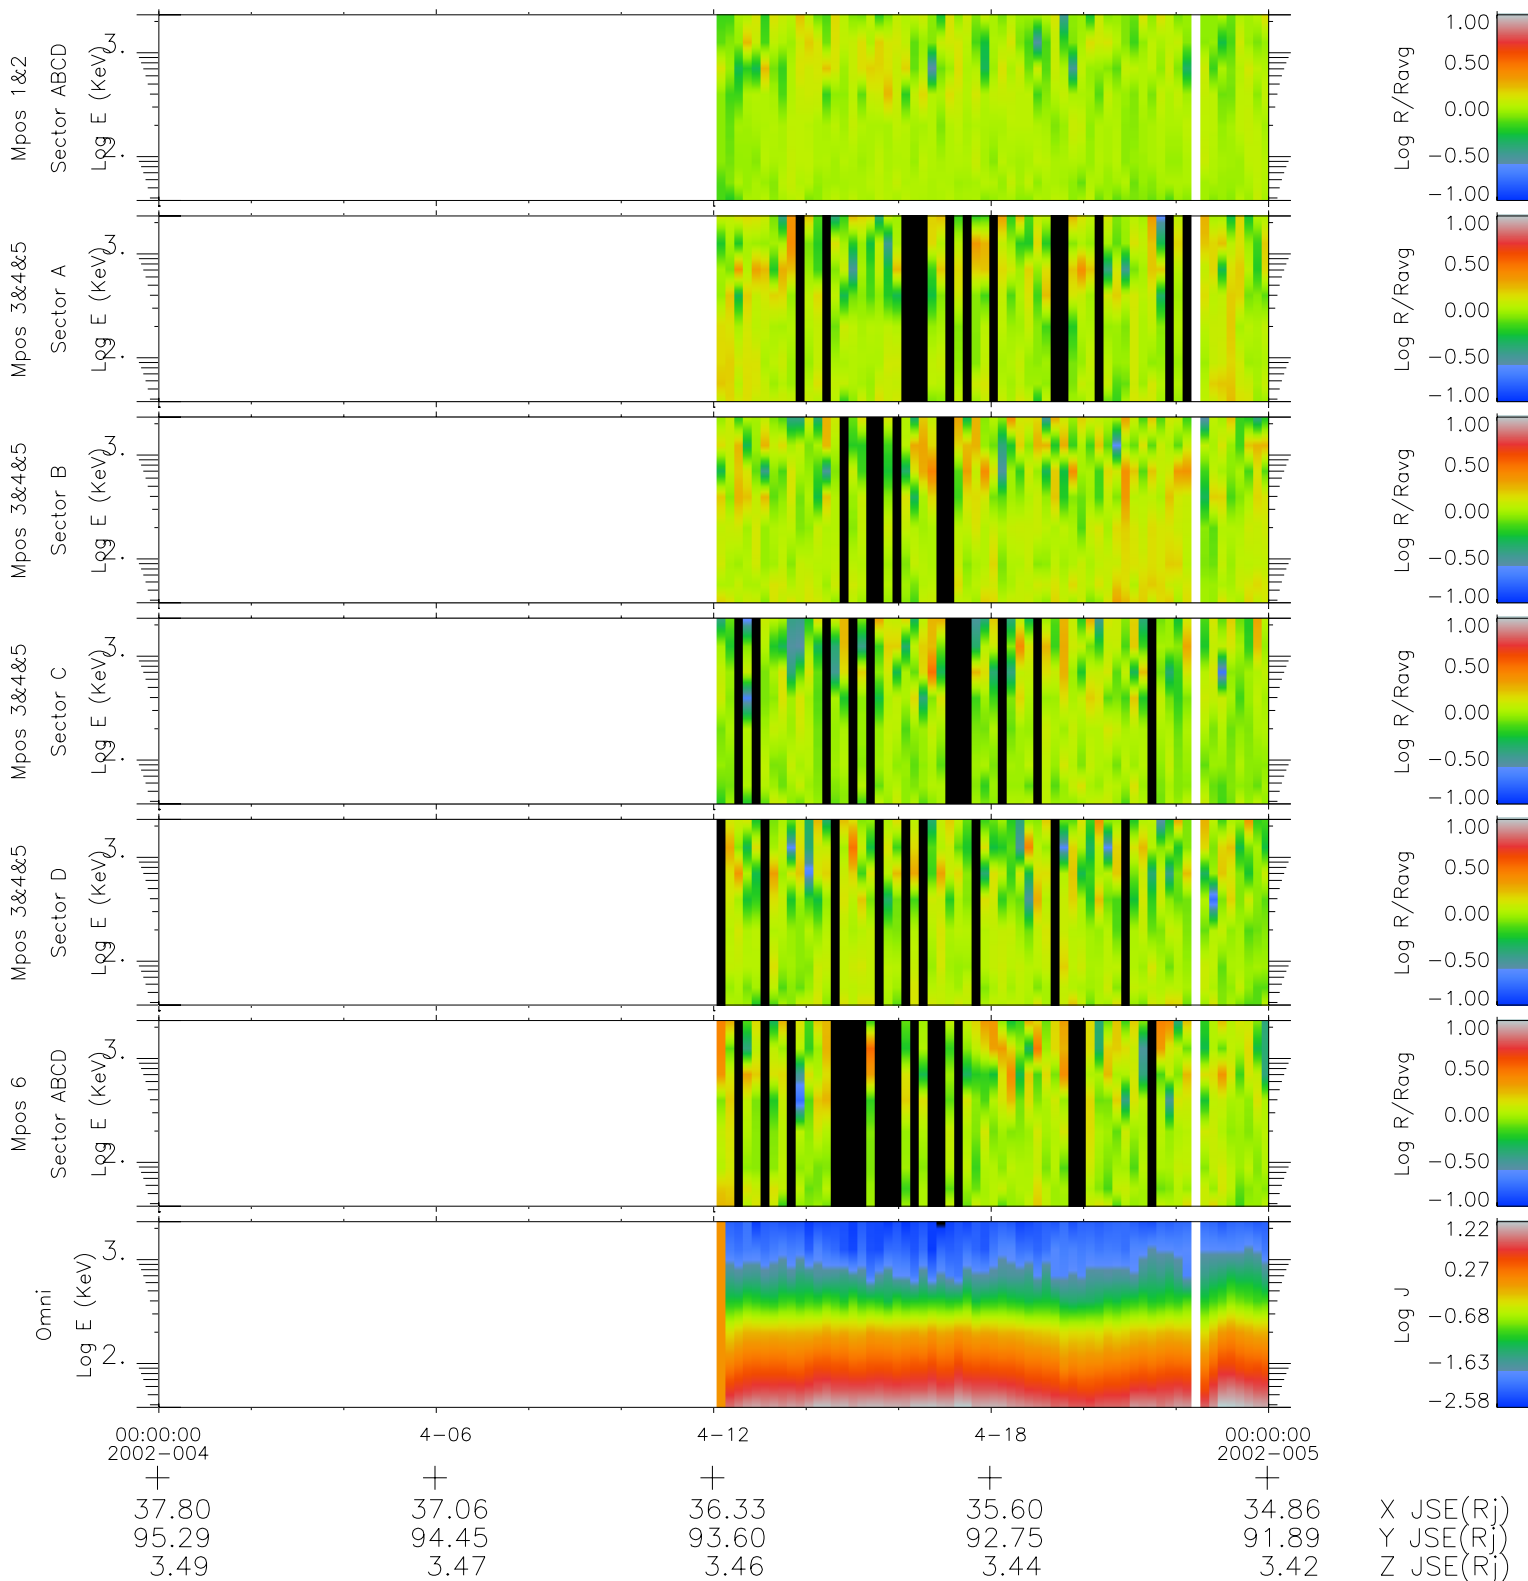

# Galileo EPD Real Time R6 Ions Spectra 02004

Software Version: RTSPEC\_R6 V 1.20  
 Data Production: 11-00-02  
 Plot Production: Fri Jan 11 08:22:25 2002  
 Color File: wondr3  
 Geofactor File: 1.1

- ◇ = Jupiter look direction
- = Corotation look direction