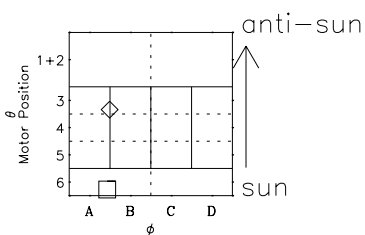

Galileo EPD Real-Time Six-Sector 02004

Software Version: RTLINE_R6 V 1.20
Data Production: 11-00-02
Plot Production: Fri Jan 11 08:23:49 2002

◇ = Jupiter look direction
□ = Corotation look direction