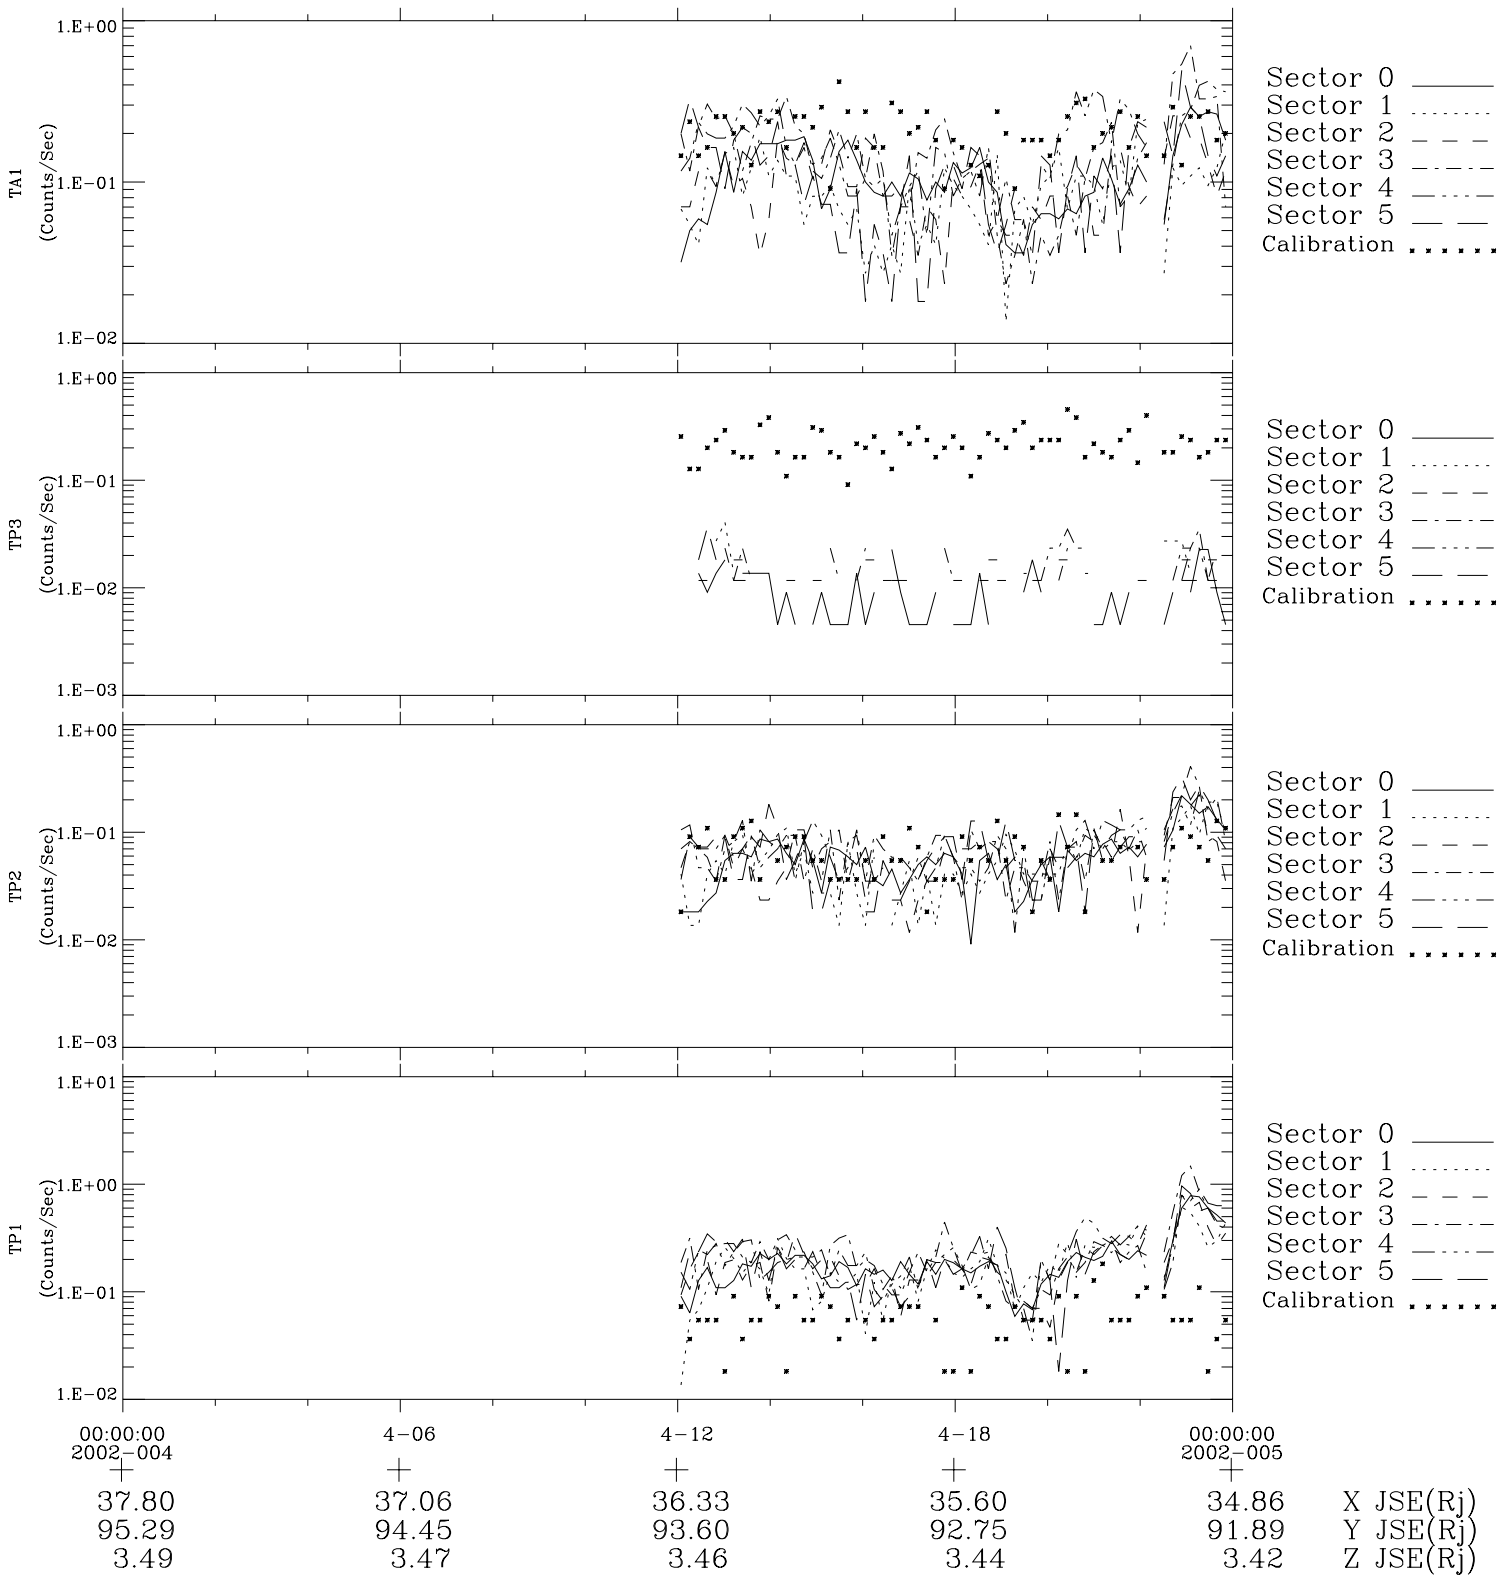

Galileo EPD Real-Time Six-Sector 02004

Software Version: RTLINE_R6 V 1.20
Data Production: 11-00-02
Plot Production: Fri Jan 11 08:23:48 2002

◇ = Jupiter look direction
□ = Corotation look direction