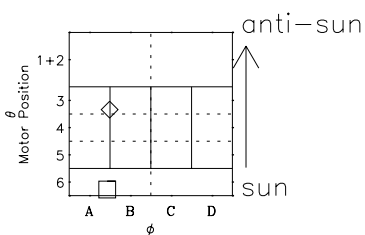

Galileo EPD Real-Time Six-Sector 02004

Software Version: RTLINE_R6 V 1.20
Data Production: 11-00-02
Plot Production: Fri Jan 11 08:23:48 2002

◇ = Jupiter look direction
□ = Corotation look direction